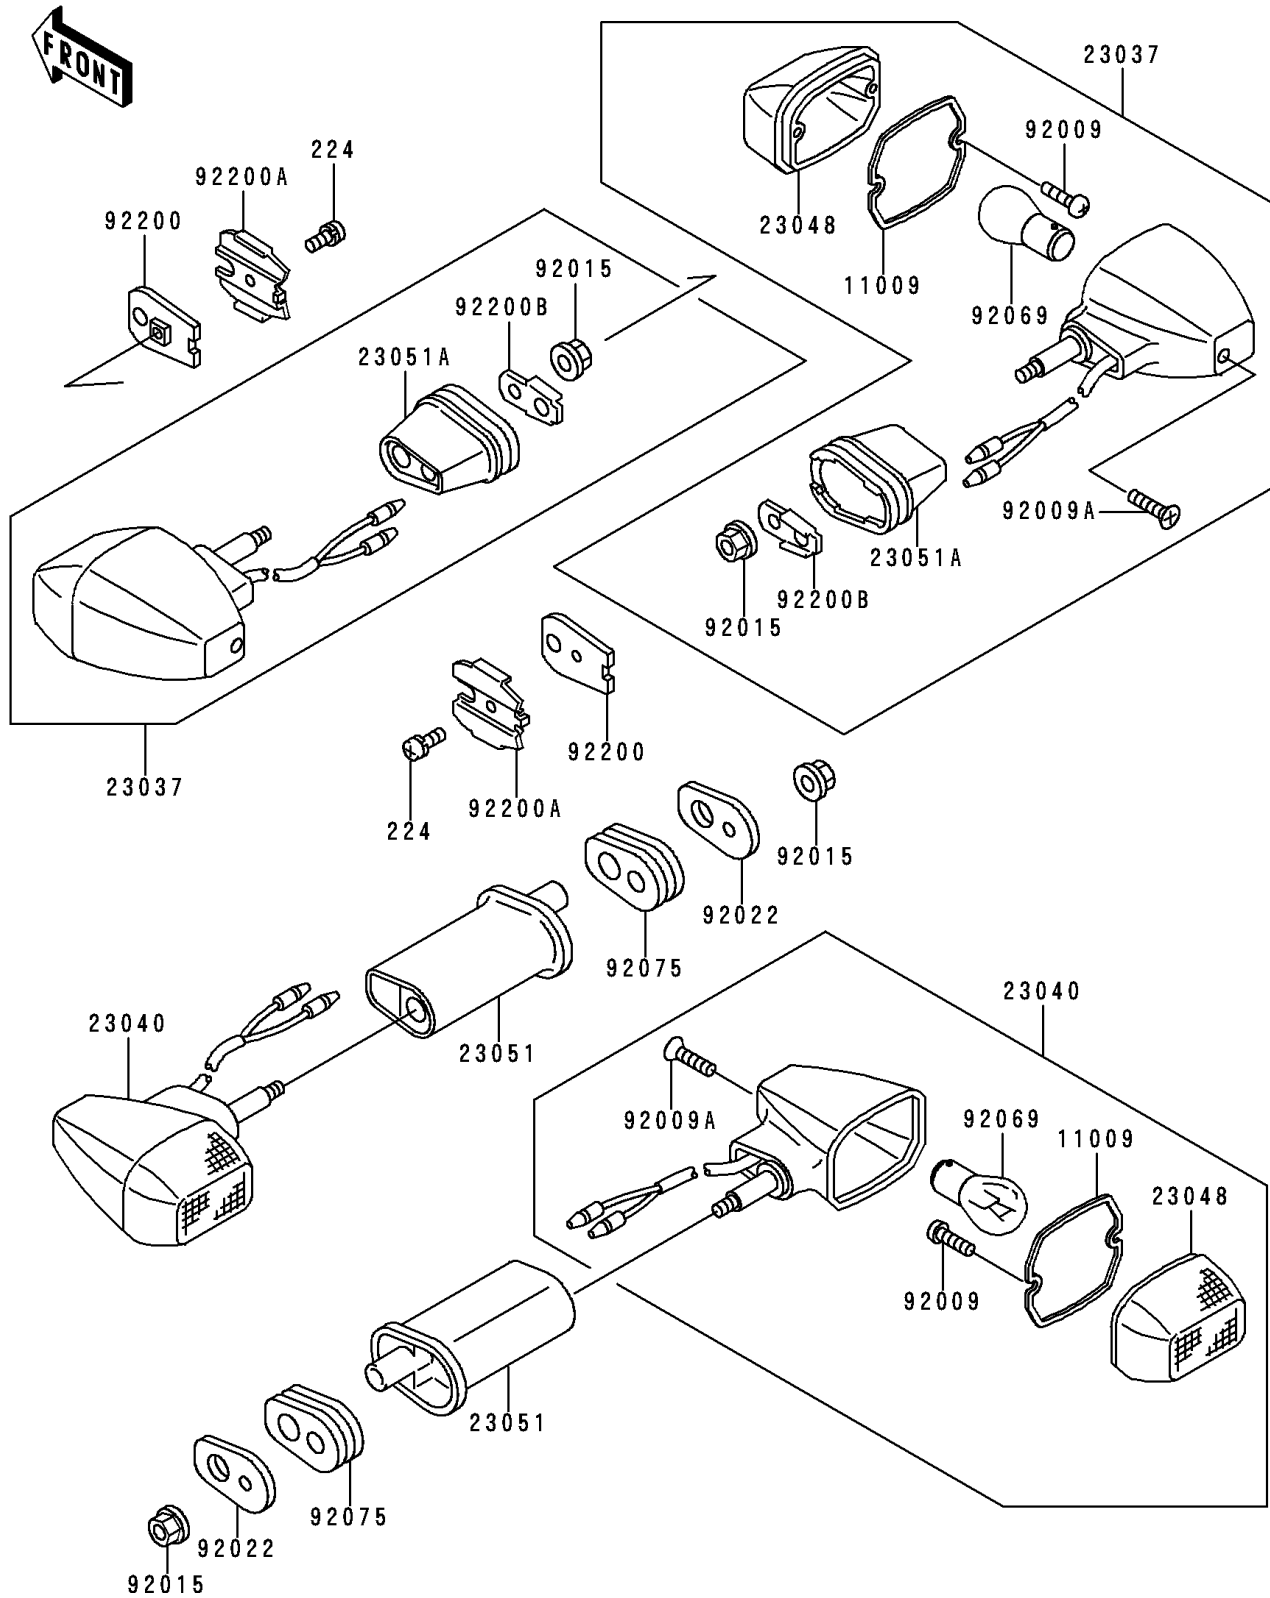

1995 NINJA® ZX™-6R PARTS DIAGRAM

Turn Signals

F2730

1995 NINJA® ZX™-6R PARTS LIST

Turn Signals

ITEM NAME	PART NUMBER	QUANTITY
SCREW-PAN-WP-CROS,4X8 (Ref # 224)	224C0408	1
GASKET,SIGNAL LAMP (Ref # 11009)	11009-1402	1
LAMP-ASSY-SIGNAL,FR (Ref # 23037)	23037-1257	1
LAMP-SIGNAL,RR (Ref # 23040)	23040-1195	1
LENS-SIGNAL LAMP (Ref # 23048)	23048-1054	1
BRACKET-SIGNAL LAMP (Ref # 23051)	23051-1164	1
BRACKET-SIGNAL LAMP,FR (Ref # 23051A)	23051-1207	1
SCREW,TAPPING,3X16 (Ref # 92009)	92009-1115	1
SCREW,TAPPING,4X20 (Ref # 92009A)	92009-1304	1
NUT,FLANGED,6MM (Ref # 92015)	92015-1367	1
WASHER,SIGNAL LAMP (Ref # 92022)	92022-1672	1
BULB,12V 32CP(23W) (Ref # 92069)	92069-055	1
DAMPER,SIGNAL LAMP (Ref # 92075)	92075-1698	1
WASHER,SIGNAL LAMP (Ref # 92200)	92200-1015	1
WASHER,SIGNAL LAMP (Ref # 92200A)	92200-1016	1
WASHER (Ref # 92200B)	92200-1021	1