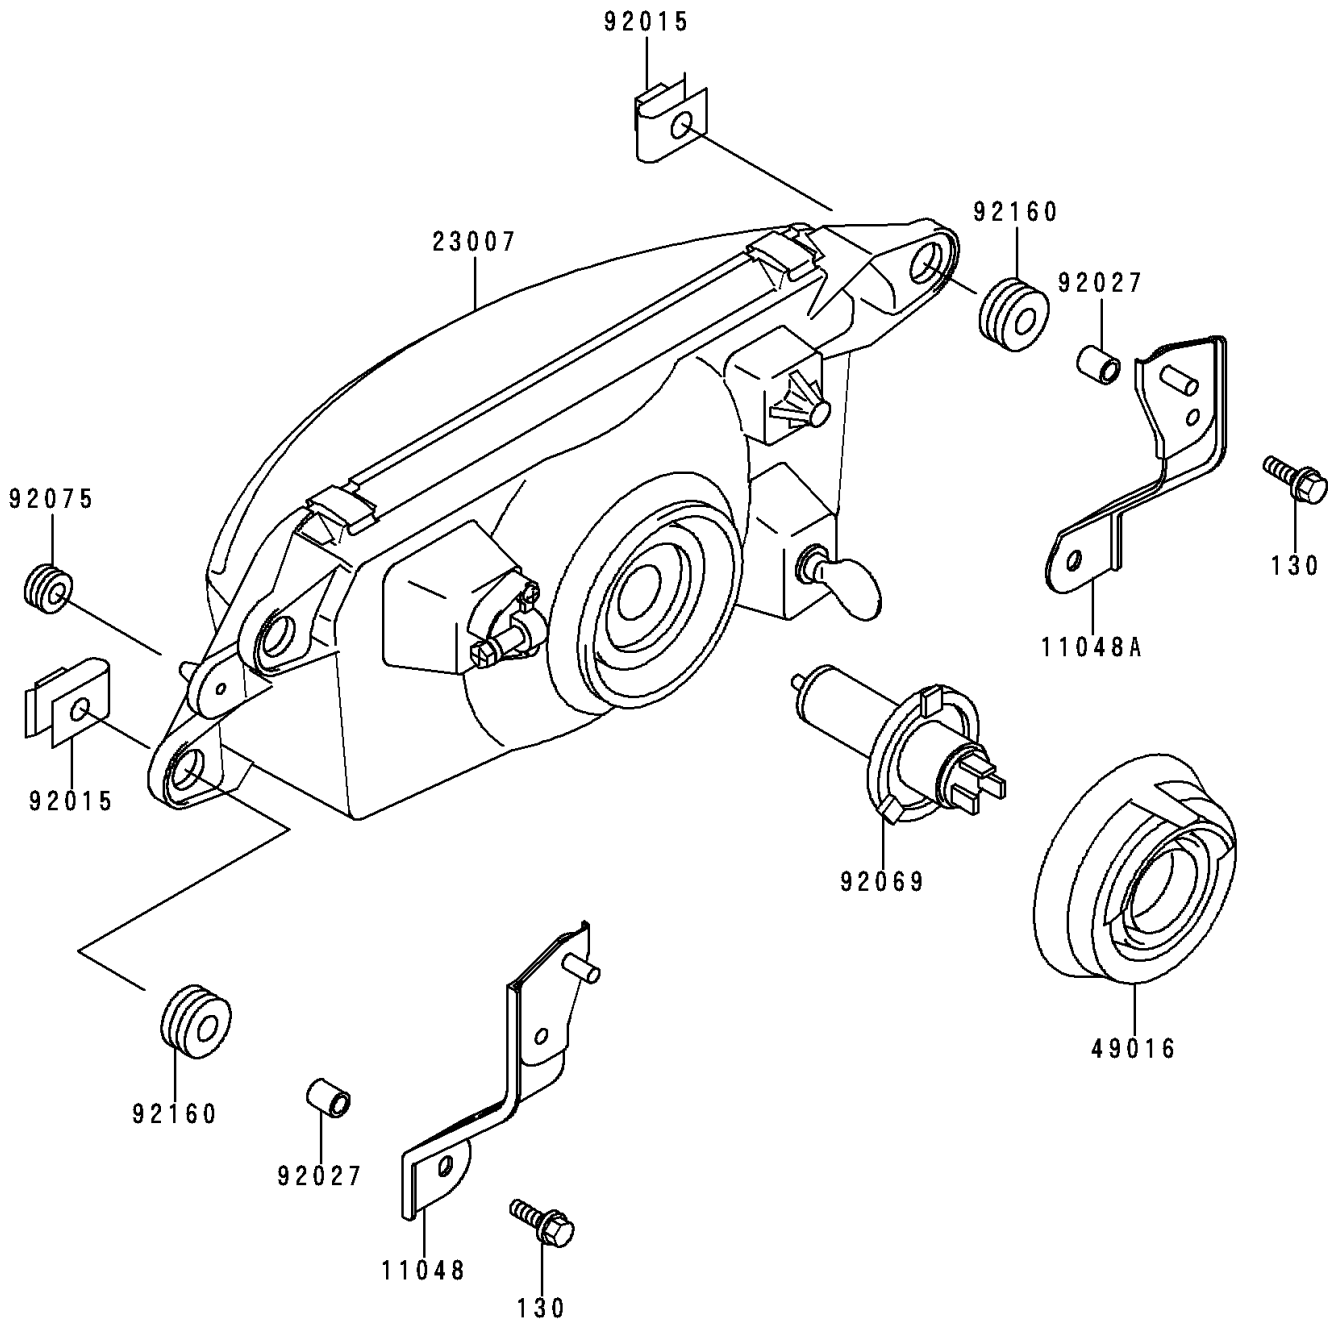

1995 NINJA® ZX™-6R PARTS DIAGRAM

Headlight(s)

F 27 10

1995 NINJA® ZX™-6R PARTS LIST

Headlight(s)

ITEM NAME	PART NUMBER	QUANTITY
BOLT-FLANGED,6X25 (Ref # 130)	130J0625	1
BRACKET,HEAD LAMP,LH (Ref # 11048)	11048-1895	1
BRACKET,HEAD LAMP,RH (Ref # 11048A)	11048-1896	1
LENS-COMP,HEAD LAMP (Ref # 23007)	23007-1312	1
COVER-SEAL,HEAD LAMP (Ref # 49016)	49016-1135	1
NUT,6MM (Ref # 92015)	92015-1094	1
COLLAR,6.8X10X12 (Ref # 92027)	92027-162	1
BULB,12V 60/55W,H4 (Ref # 92069)	92069-1002	1
DAMPER (Ref # 92075)	92075-1912	1
DAMPER (Ref # 92160)	92160-1162	1