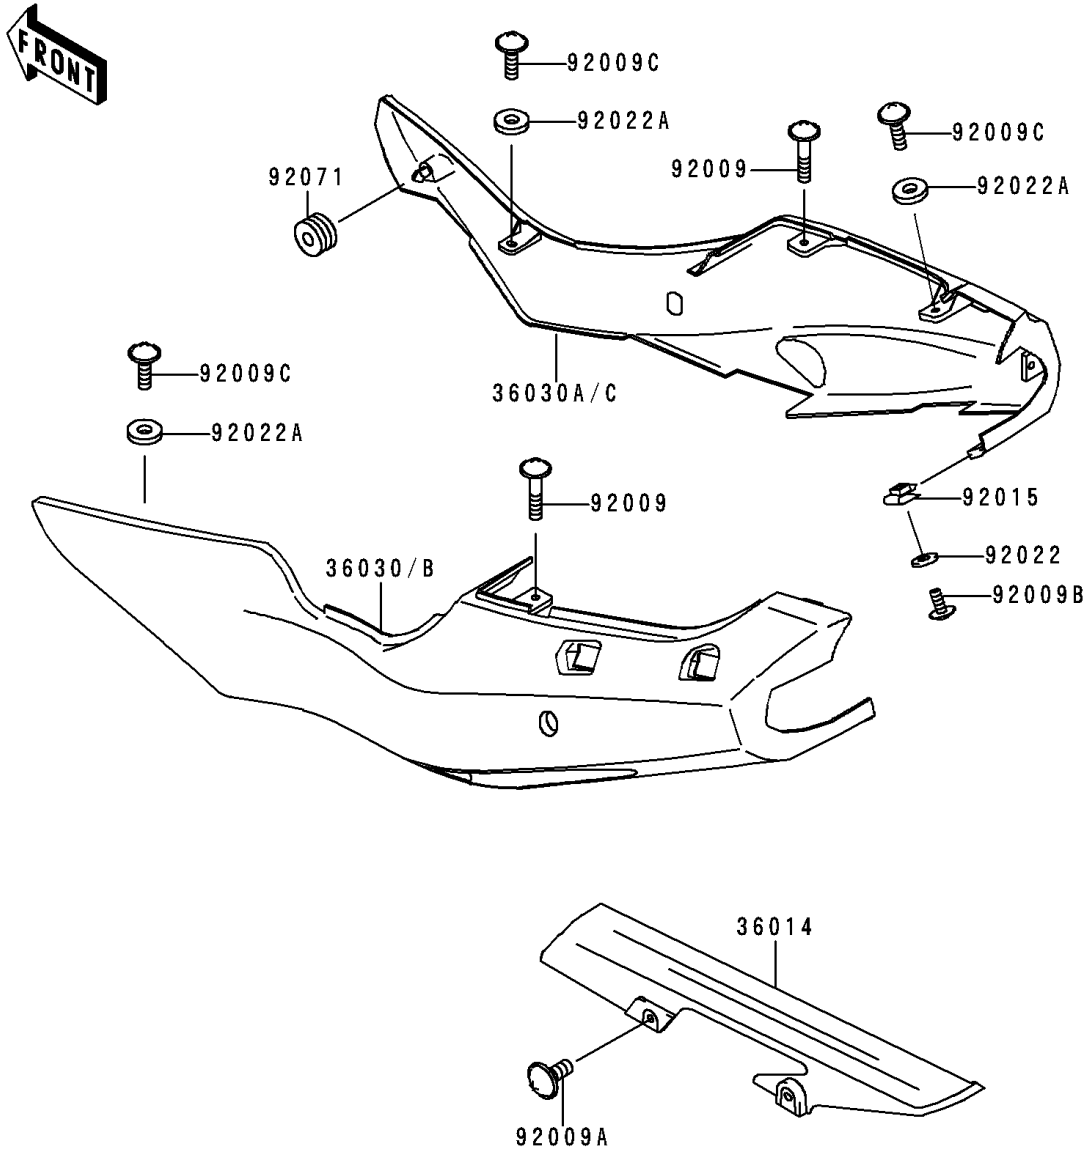

1996 NINJA® ZX™-6R PARTS DIAGRAM

Side Covers/Chain Cover(ZX600-F1)

F 2610

WD

WD

1996 NINJA® ZX™-6R PARTS LIST

Side Covers/Chain Cover(ZX600-F1)

ITEM NAME	PART NUMBER	QUANTITY
-----------	-------------	----------