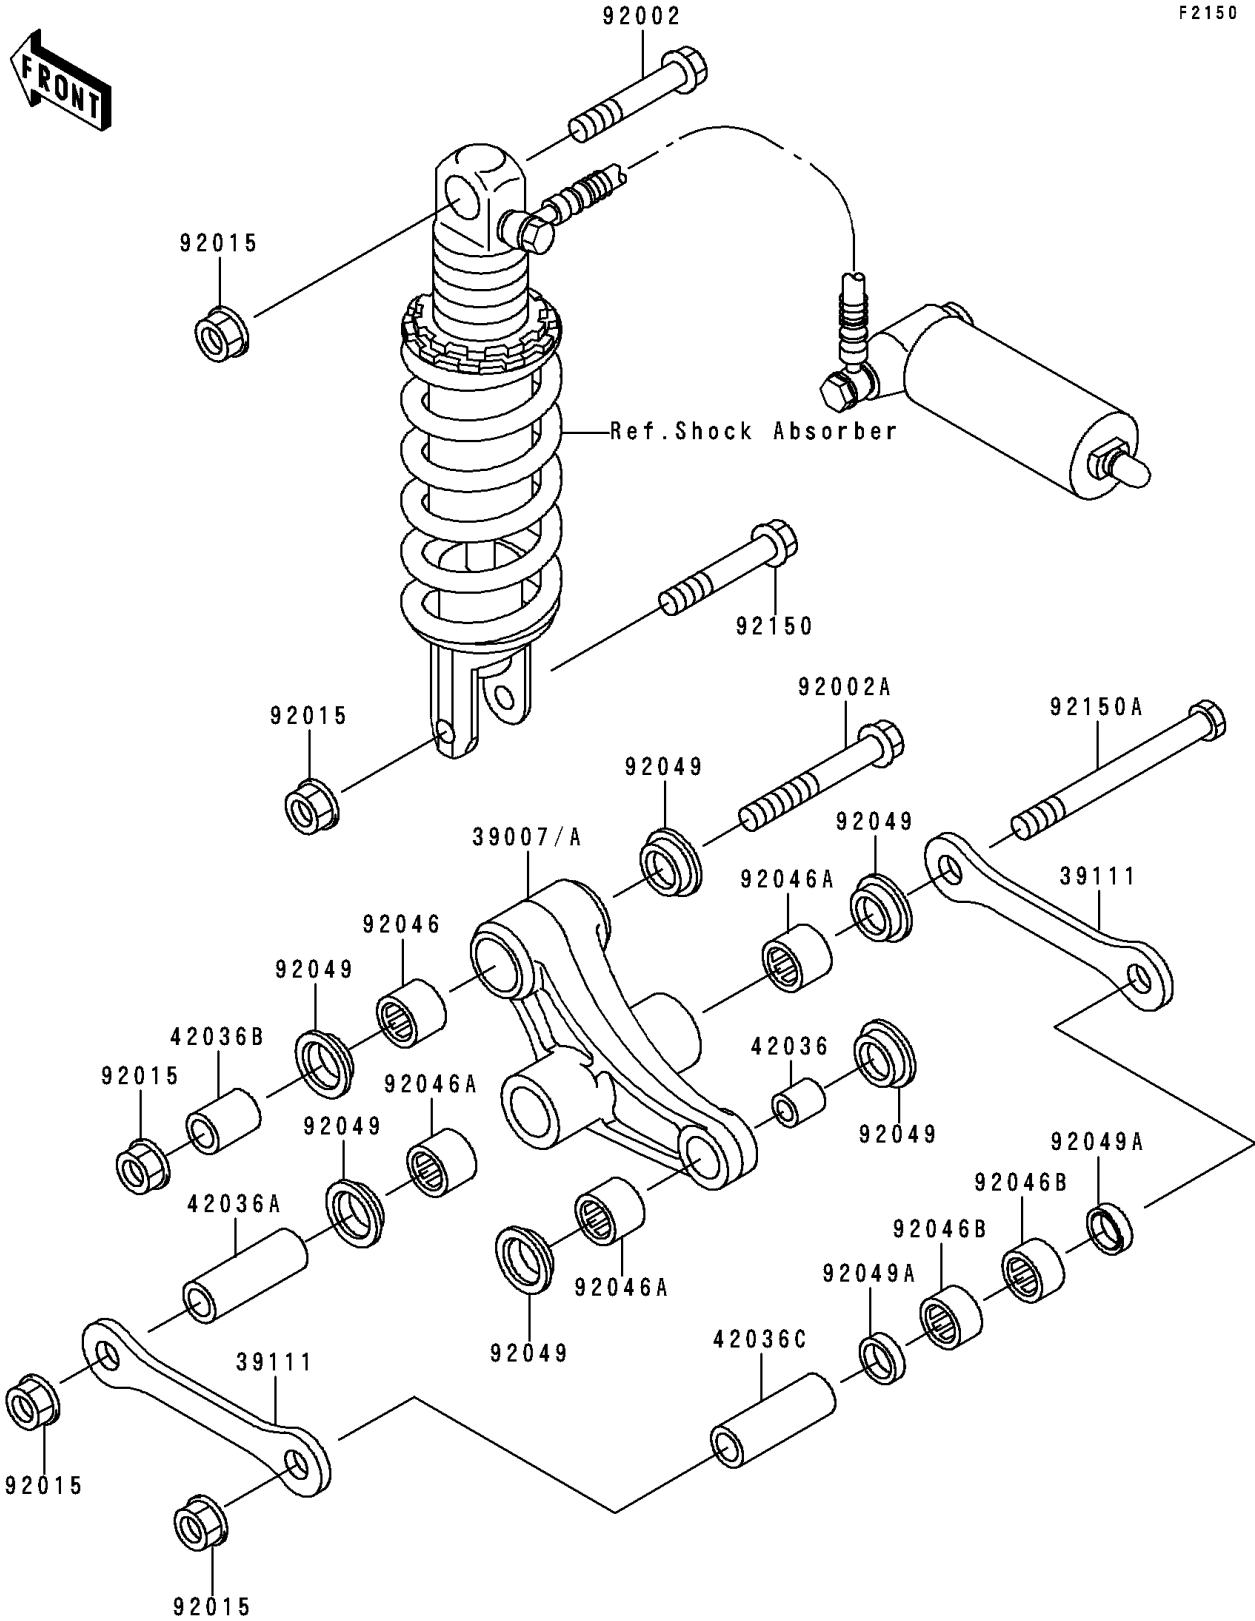

## 1995 NINJA® ZX™-6R PARTS DIAGRAM

Rear Suspension

F2150

## 1995 NINJA® ZX™-6R PARTS LIST

Rear Suspension

ITEM NAME	PART NUMBER	QUANTITY
ARM-SUSP,UNI TRAK (Ref # 39007)	39007-1224	1
ROD-TIE,SUSPENSION (Ref # 39111)	39111-1139	1
SLEEVE,ARM,RR (Ref # 42036)	42036-1077	1
SLEEVE,12.1X20X88 (Ref # 42036A)	42036-1250	1
SLEEVE,12.1X20X44.5 (Ref # 42036B)	42036-1288	1
SLEEVE,12.1X18X88 (Ref # 42036C)	42036-1321	1
BOLT,12X55 (Ref # 92002)	92002-1130	1
BOLT,FLANGED,12X78 (Ref # 92002A)	92002-1739	1
NUT,FLANGED,12MM (Ref # 92015)	92015-1433	1
BEARING-NEEDLE,BM202726 (Ref # 92046)	92046-1110	1
BEARING-NEEDLE,BM202715 (Ref # 92046A)	92046-1112	1
BEARING-NEEDLE,18BM2416 (Ref # 92046B)	92046-1144	1
SEAL-OIL,ARM,CNT (Ref # 92049)	92049-1109	1
SEAL-OIL,MHA18244 (Ref # 92049A)	92049-1225	1
BOLT,FLANGED,12X63 (Ref # 92150)	92150-1258	1
BOLT,12X114 (Ref # 92150A)	92150-1878	1