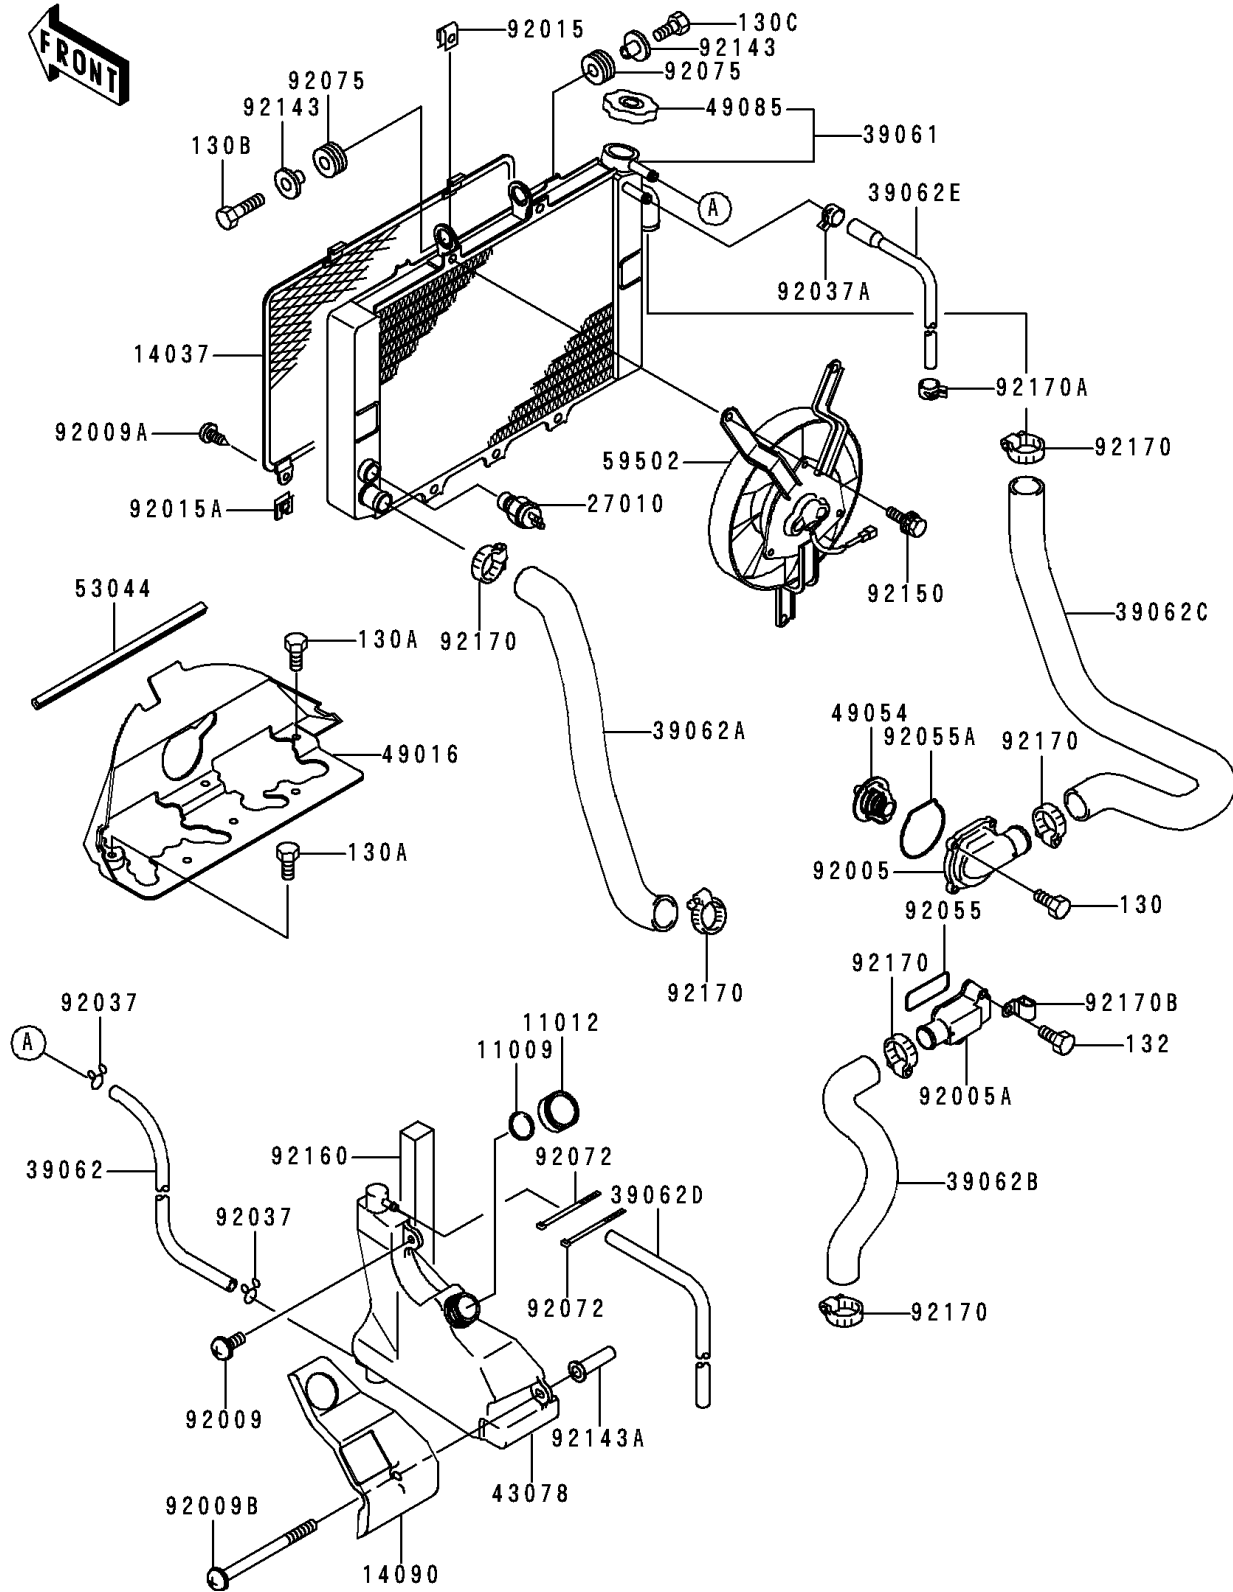

1995 NINJA® ZX™-6R PARTS DIAGRAM

Radiator

E3032

1995 NINJA® ZX™-6R PARTS LIST

Radiator

ITEM NAME	PART NUMBER	QUANTITY
BOLT-FLANGED (Ref # 130)	130J0514	1
BOLT-FLANGED (Ref # 130A)	130J0612	1
GASKET,RESERVOIR TANK CAP (Ref # 11009)	11009-1145	1
CAP (Ref # 11012)	11012-1084	1
SCREEN,RADIATOR (Ref # 14037)	14037-1196	1
COVER,RESERVEIR (Ref # 14090)	14090-1598	1
SWITCH,THERMOSTAT (Ref # 27010)	27010-1304	1
RADIATOR-ASSY (Ref # 39061)	39061-1219	1
HOSE-COOLING,RESERVOIR (Ref # 39062)	39062-1613	1
HOSE-COOLING,RADIATOR-PUMP (Ref # 39062A)	39062-1631	1
HOSE-COOLING,PUMP-CYLINDER (Ref # 39062B)	39062-1633	1
HOSE-COOLING,HEAD-RADIATOR (Ref # 39062C)	39062-1634	1
HOSE-COOLING (Ref # 39062D)	39062-1637	1
HOSE-COOLING,HEAD-RADIATOR (Ref # 39062E)	39062-1659	1
RESERVOIR (Ref # 43078)	43078-1147	1
COVER-SEAL,HEAT (Ref # 49016)	49016-1188	1
THERMOSTAT (Ref # 49054)	49054-1067	1
CAP-ASSY-PRESSURE (Ref # 49085)	49085-1067	1
TRIM (Ref # 53044)	53044-1174	1
FAN-ASSY (Ref # 59502)	59502-1112	1
FITTING,THERMOSTAT (Ref # 92005)	92005-1275	1
FITTING (Ref # 92005A)	92005-1276	1
SCREW,6X14 (Ref # 92009)	92009-1288	1
SCREW,TAPPING,6X16 (Ref # 92009A)	92009-1436	1
SCREW,6X55 (Ref # 92009B)	92009-1754	1
NUT (Ref # 92015)	92015-1487	1
NUT,6MM (Ref # 92015A)	92015-1758	1
CLAMP,TUBE (Ref # 92037)	92037-147	1
CLAMP,TUBE (Ref # 92037A)	92037-1505	1

1995 NINJA® ZX™-6R PARTS LIST

Radiator

ITEM NAME	PART NUMBER	QUANTITY
RING-O (Ref # 92055)	92055-1402	1
RING-O,THERMOSTAT CAP (Ref # 92055A)	92055-1533	1
BAND,L=185 (Ref # 92072)	92072-1195	1
DAMPER,RUBBER (Ref # 92075)	92075-1123	1
COLLAR (Ref # 92143)	92143-1353	1
COLLAR (Ref # 92143A)	92143-1428	1
BOLT,6X12 (Ref # 92150)	92150-1186	1
DAMPER,RESERVOIR (Ref # 92160)	92160-1621	1
CLAMP,COOLING HOSE (Ref # 92170)	92170-1284	1
CLAMP (Ref # 92170A)	92170-1493	1
CLAMP (Ref # 92170B)	92170-1577	1
BOLT-FLANGED (Ref # 130B)	130J0620	1
BOLT-FLANGED,6X25 (Ref # 130C)	130J0625	1
BOLT-FLANGED-SMALL (Ref # 132)	132J0630	1