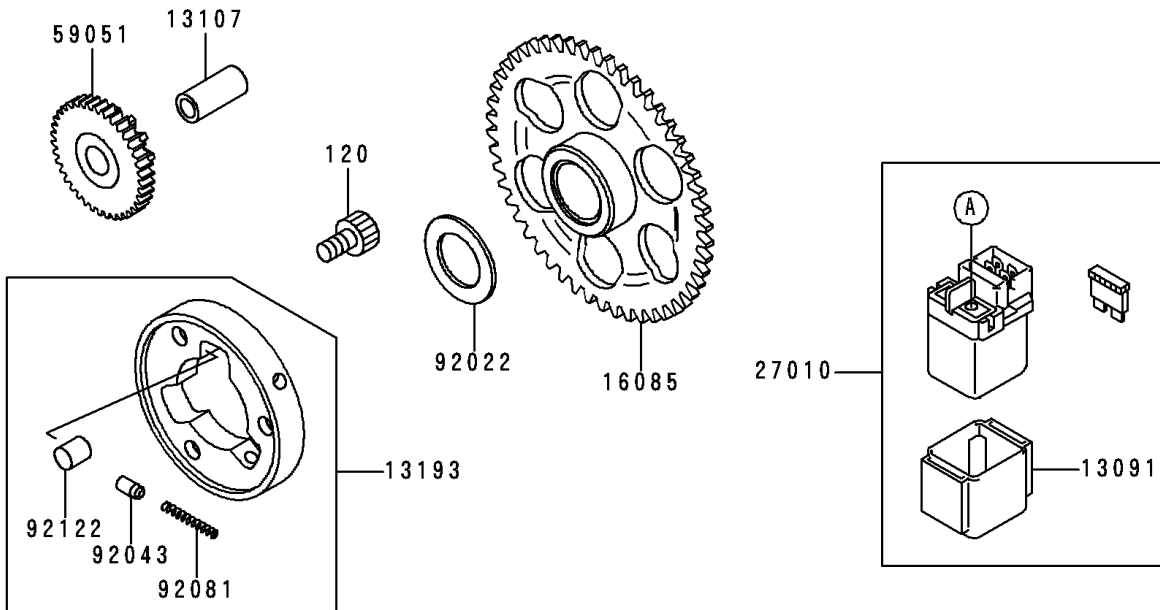

1995 NINJA® ZX™-6R PARTS DIAGRAM

Starter Motor

1995 NINJA® ZX™-6R PARTS LIST

Starter Motor

ITEM NAME	PART NUMBER	QUANTITY
BOLT-SOCKET,8X14 (Ref # 120)	120P0814	1
BOLT-SOCKET (Ref # 120A)	120S0510	1
BOLT-FLANGED-SMALL (Ref # 132)	132J0625	1
WASHER-SPRING,5MM,BLACK (Ref # 461)	461K0500	1
HOLDER,MAGNETIC SWITCH (Ref # 13091)	13091-1884	1
SHAFT,7.8X12X26.5 (Ref # 13107)	13107-1176	1
CLUTCH-ASSY-ONEWAY (Ref # 13193)	13193-1002	1
HOLDER-ASSY,CARBON BRUSH (Ref # 14079)	14079-1082	1
GEAR,ONEWAY CLUTCH,65T (Ref # 16085)	16085-1166	1
SPRING-BRUSH (Ref # 21040)	21040-1051	1
STARTER-ELECTRIC (Ref # 21163)	21163-1258	1
TERMINAL,STARTER (Ref # 21169)	21169-1058	1
WIRE-LEAD,STARTER (Ref # 26011)	26011-1603	1
SWITCH,MAGNETIC (Ref # 27010)	27010-1327	1
GEAR-SPUR,IDLE,48T&14T (Ref # 59051)	59051-1200	1
NUT (Ref # 92015)	92015-1623	1
WASHER,25.5X38X1 (Ref # 92022)	92022-145	1
WASHER (Ref # 92022A)	92022-2200	1
PIN (Ref # 92043)	92043-132	1
RING-O,62MM (Ref # 92055)	92055-1260	1
RING-O,4.5MM (Ref # 92055A)	92055-1261	1
RING-O,24.4MM (Ref # 92055B)	92055-1262	1
GROMMET,STARTER TERMINAL (Ref # 92071)	92071-1120	1
SPRING,COIL (Ref # 92081)	92081-159	1
ROLLER (Ref # 92122)	92122-006	1
BOLT (Ref # 92150)	92150-1237	1