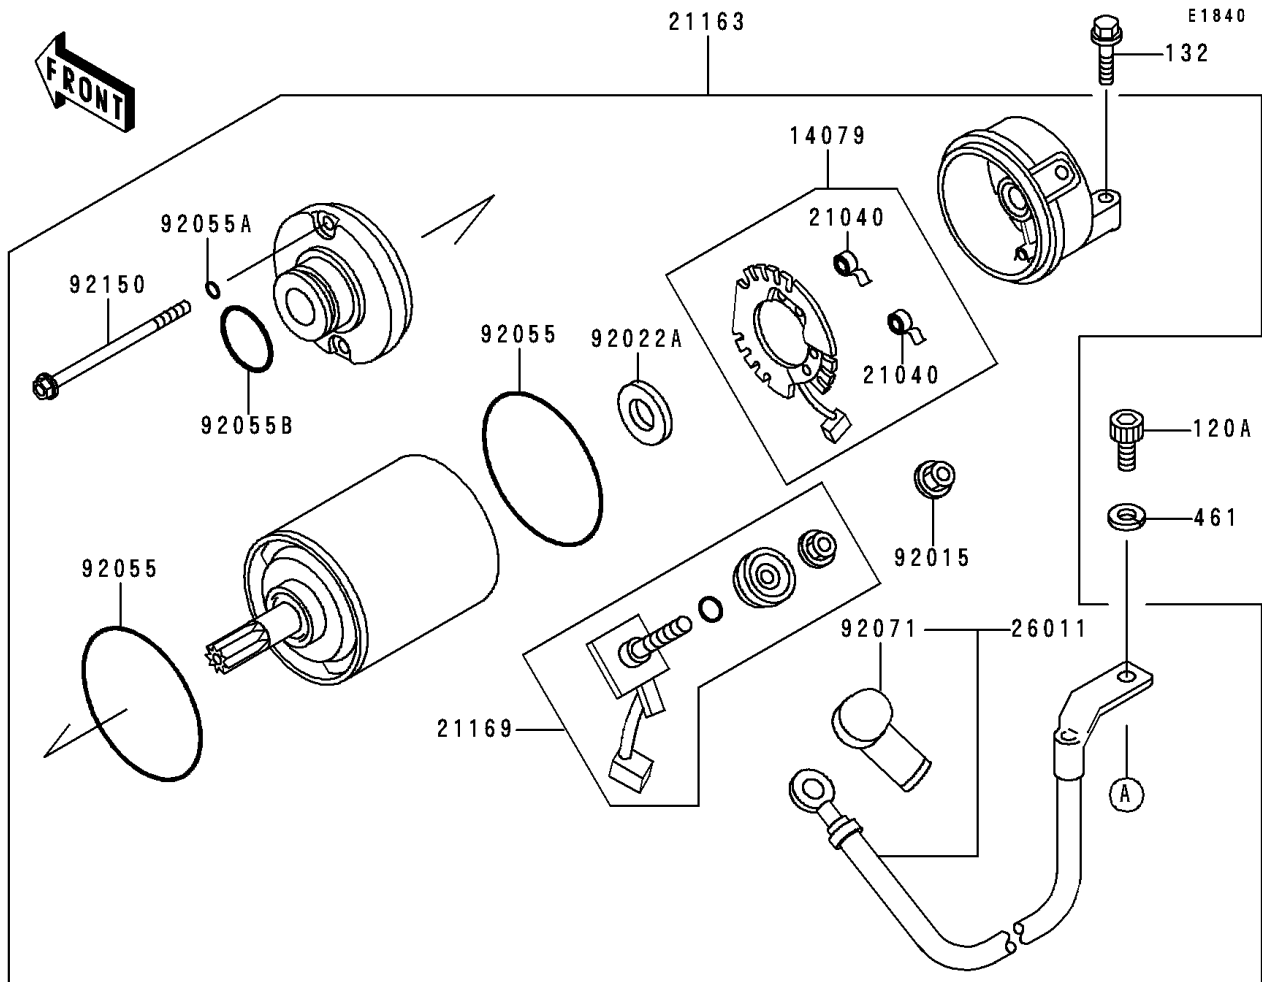

1995 NINJA® ZX™-6R PARTS DIAGRAM

Starter Motor

1995 NINJA® ZX™-6R PARTS LIST

Starter Motor

ITEM NAME	PART NUMBER	QUANTITY
BOLT-SOCKET,8X14 (Ref # 120)	120P0814	1
BOLT-SOCKET (Ref # 120A)	120S0510	1
BOLT-FLANGED-SMALL (Ref # 132)	132J0625	1
WASHER-SPRING,5MM,BLACK (Ref # 461)	461K0500	1
HOLDER,MAGNETIC SWITCH (Ref # 13091)	13091-1884	1
SHAFT,7.8X12X26.5 (Ref # 13107)	13107-1176	1
CLUTCH-ASSY-ONEWAY (Ref # 13193)	13193-1002	1
HOLDER-ASSY,CARBON BRUSH (Ref # 14079)	14079-1082	1
GEAR,ONEWAY CLUTCH,65T (Ref # 16085)	16085-1166	1
SPRING-BRUSH (Ref # 21040)	21040-1051	1
STARTER-ELECTRIC (Ref # 21163)	21163-1258	1
TERMINAL,STARTER (Ref # 21169)	21169-1058	1
WIRE-LEAD,STARTER (Ref # 26011)	26011-1603	1
SWITCH,MAGNETIC (Ref # 27010)	27010-1327	1
GEAR-SPUR,IDLE,48T&14T (Ref # 59051)	59051-1200	1
NUT (Ref # 92015)	92015-1623	1
WASHER,25.5X38X1 (Ref # 92022)	92022-145	1
WASHER (Ref # 92022A)	92022-2200	1
PIN (Ref # 92043)	92043-132	1
RING-O,62MM (Ref # 92055)	92055-1260	1
RING-O,4.5MM (Ref # 92055A)	92055-1261	1
RING-O,24.4MM (Ref # 92055B)	92055-1262	1
GROMMET,STARTER TERMINAL (Ref # 92071)	92071-1120	1
SPRING,COIL (Ref # 92081)	92081-159	1
ROLLER (Ref # 92122)	92122-006	1
BOLT (Ref # 92150)	92150-1237	1