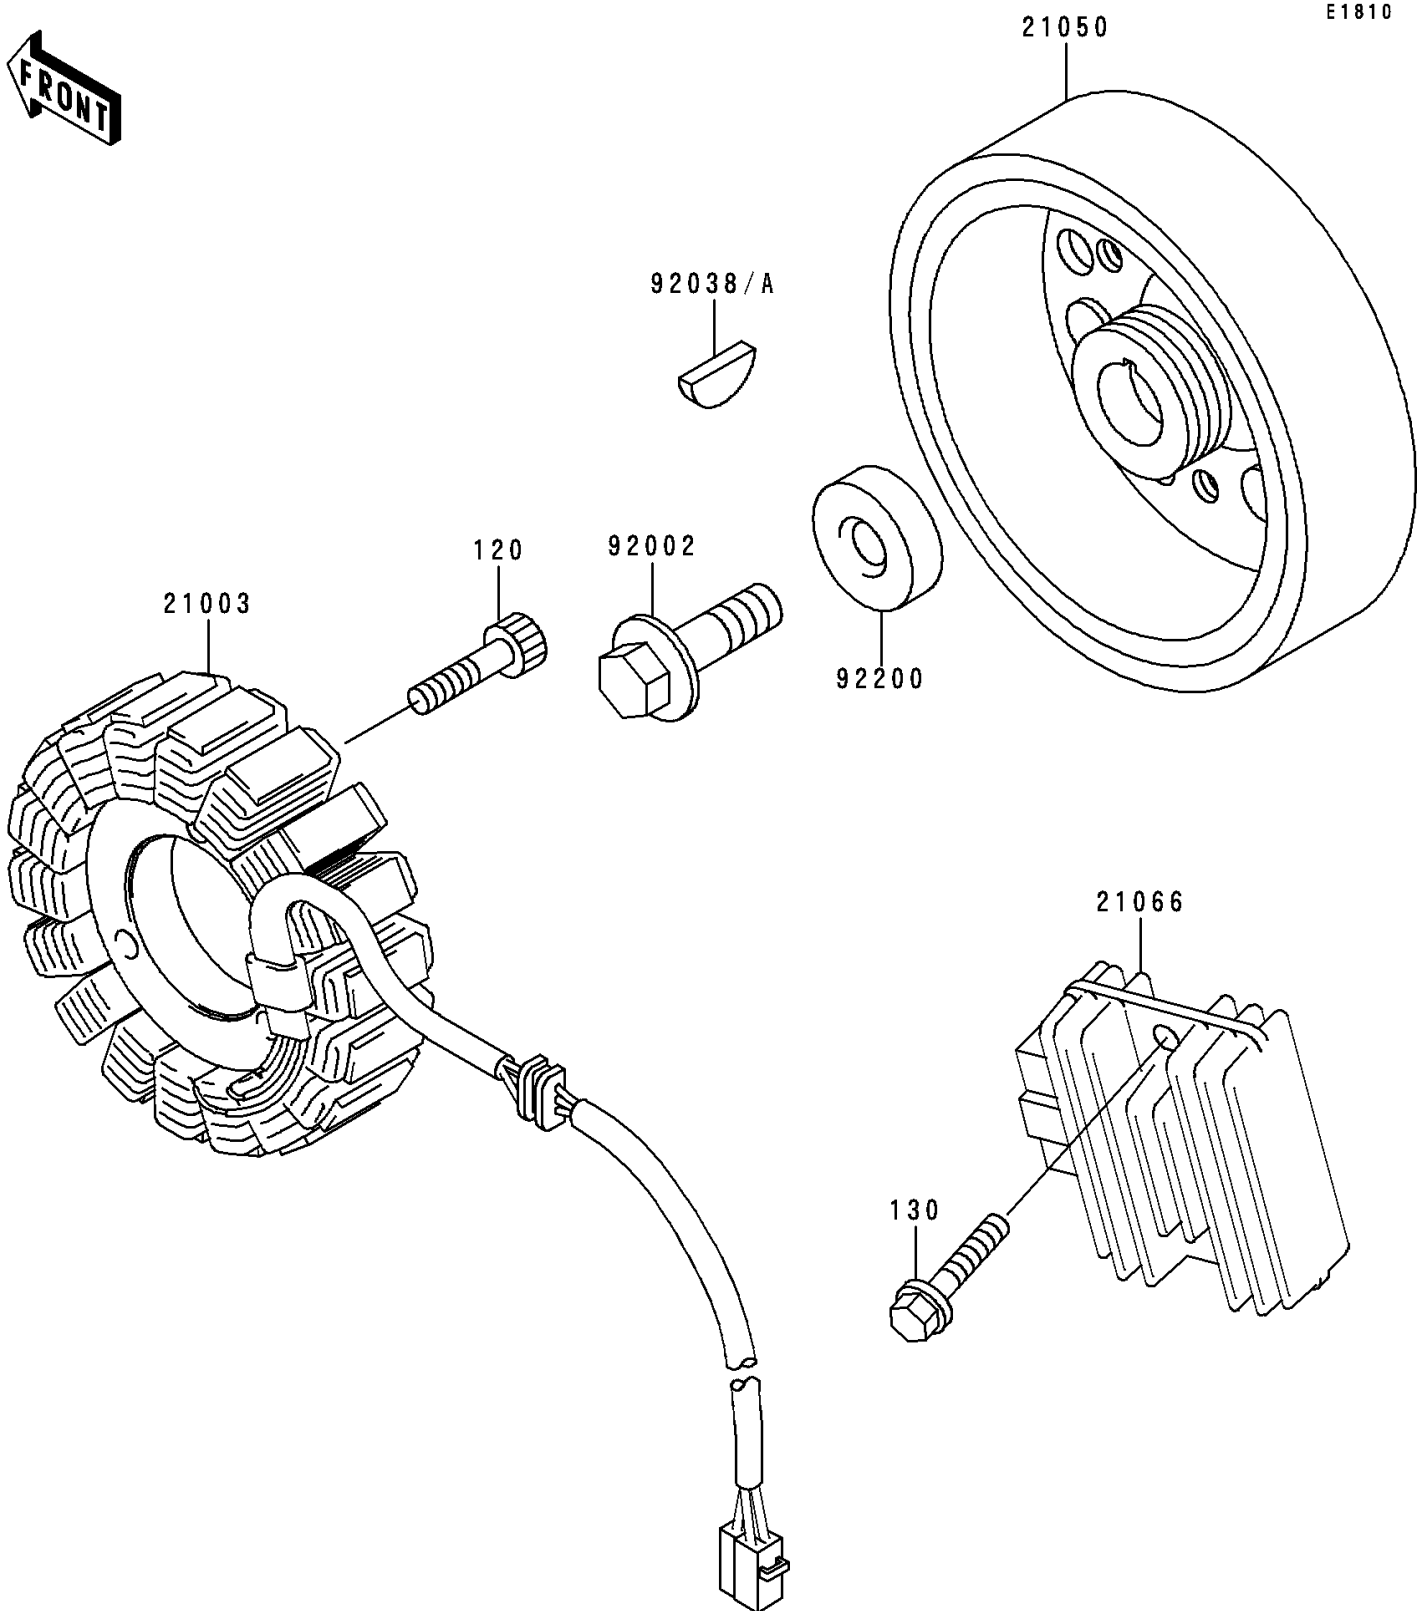

1995 NINJA® ZX™-6R PARTS DIAGRAM

Generator

1995 NINJA® ZX™-6R PARTS LIST

Generator

| ITEM NAME | PART NUMBER | QUANTITY |
|----------------------------------|-------------|----------|
| BOLT-SOCKET,6X25 (Ref # 120) | 120P0625 | 1 |
| BOLT-FLANGED,6X25 (Ref # 130) | 130H0625 | 1 |
| STATOR (Ref # 21003) | 21003-1214 | 1 |
| FLYWHEEL (Ref # 21050) | 21050-1146 | 1 |
| REGULATOR-VOLTAGE (Ref # 21066) | 21066-1089 | 1 |
| BOLT,FLANGED,10X40 (Ref # 92002) | 92002-1296 | 1 |
| KEY,WOODRUFF (Ref # 92038) | 92038-001 | 1 |
| WASHER (Ref # 92200) | 92200-1241 | 1 |