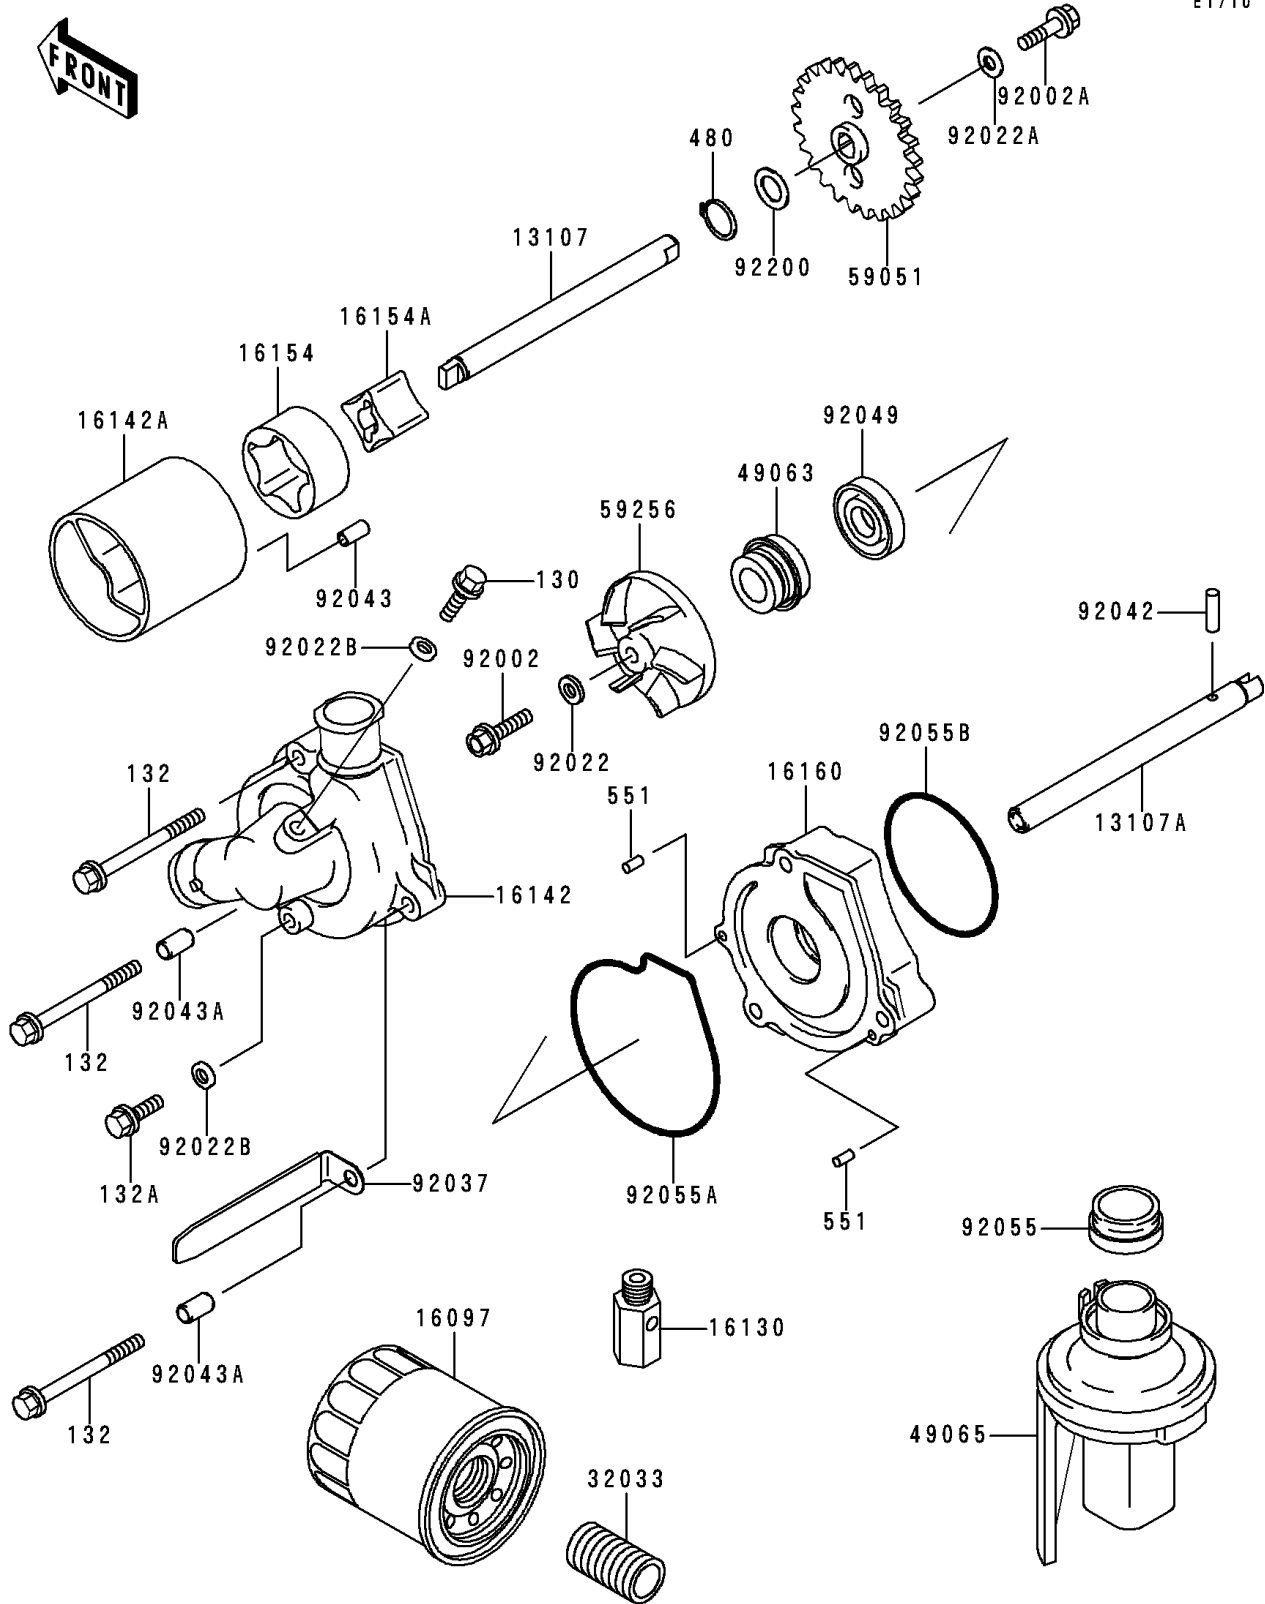

1996 NINJA® ZX™-6R PARTS DIAGRAM

Oil Pump/Oil Filter

E1710

1996 NINJA® ZX™-6R PARTS LIST

Oil Pump/Oil Filter

ITEM NAME	PART NUMBER	QUANTITY
-----------	-------------	----------