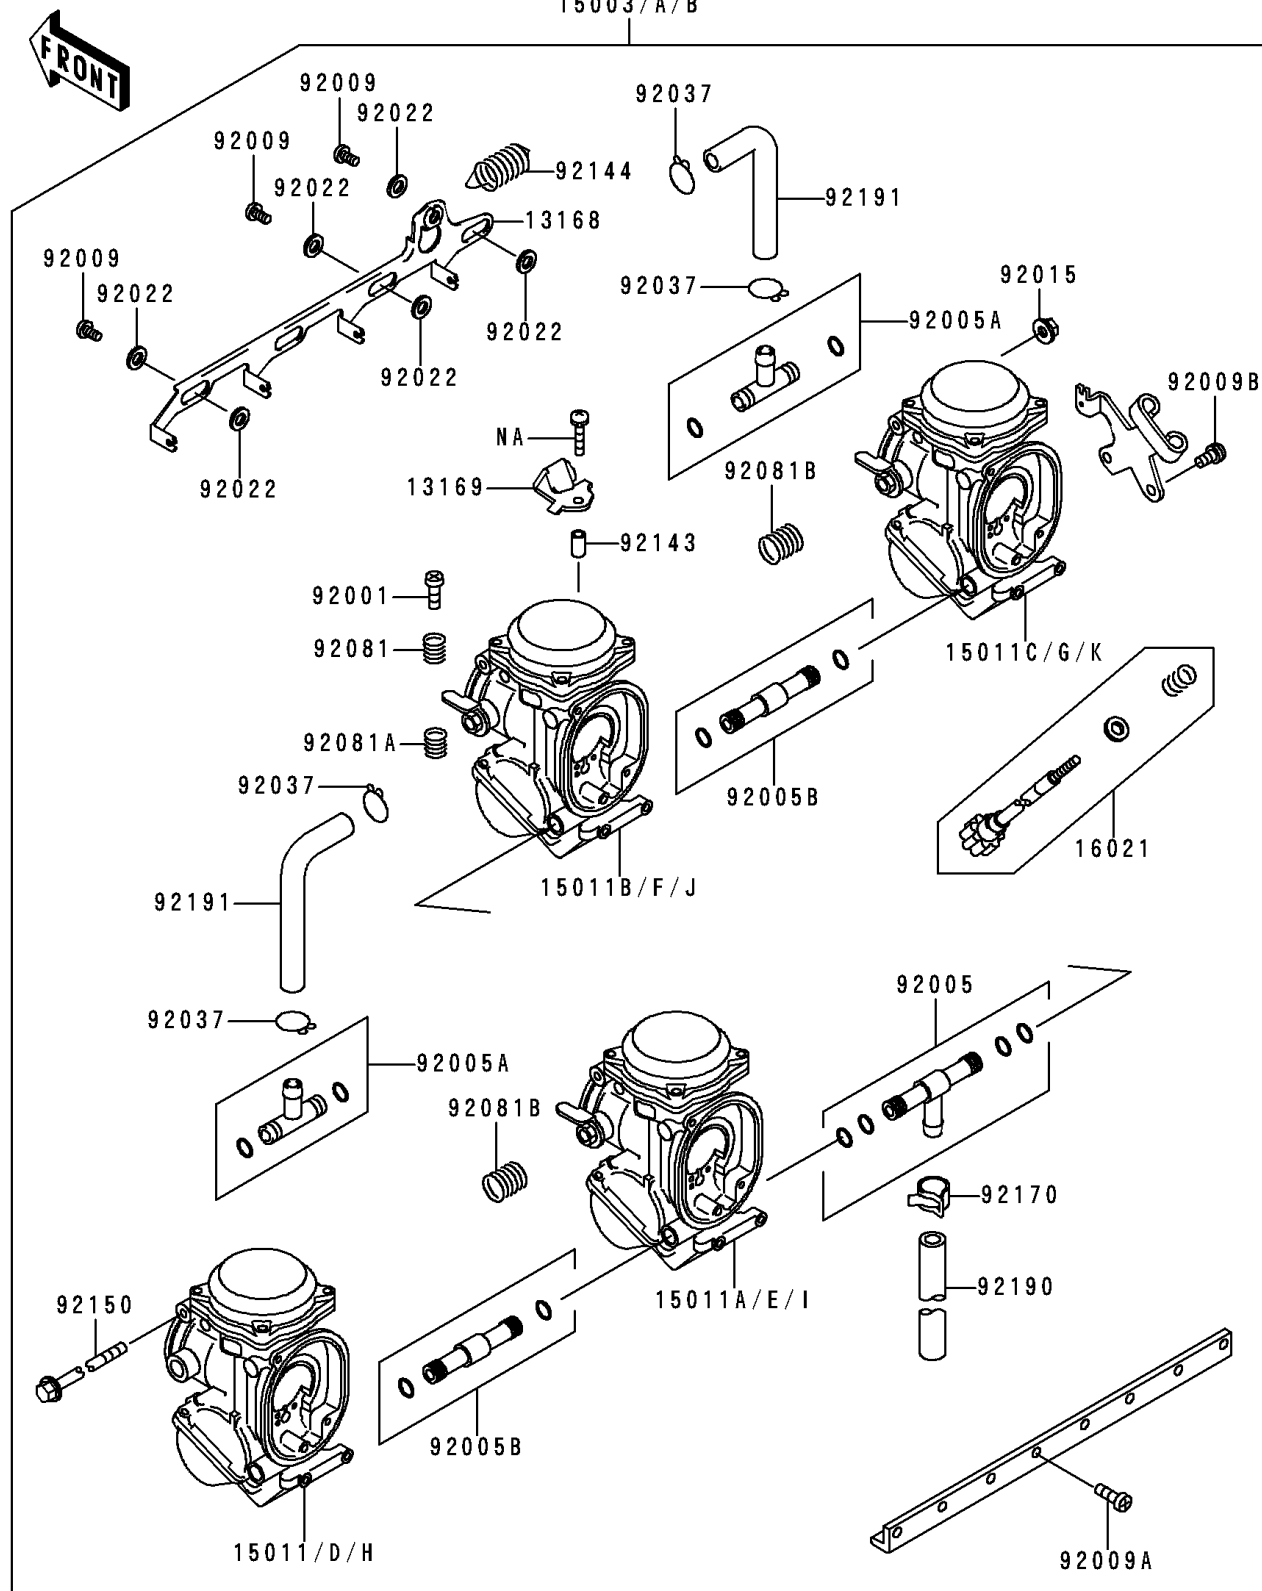

1995 NINJA® ZX™-6R PARTS DIAGRAM

Carburetor

15003/A/B

E1611

1995 NINJA® ZX™-6R PARTS LIST

Carburetor

ITEM NAME	PART NUMBER	QUANTITY
LEVER,STARTER (Ref # 13168)	13168-1483	1
PLATE,STARTER CABLE (Ref # 13169)	13169-1965	1
SCREW-THROTTLE STOP (Ref # 16021)	16021-1205	1
BOLT,THROTTLE ADJUST (Ref # 92001)	92001-1998	1
FITTING (Ref # 92005)	92005-1294	1
FITTING (Ref # 92005A)	92005-1306	1
FITTING (Ref # 92005B)	92005-1312	1
SCREW (Ref # 92009)	92009-1262	1
SCREW,5X14 (Ref # 92009A)	92009-1591	1
SCREW (Ref # 92009B)	92009-1597	1
NUT,FLANGED,5MM (Ref # 92015)	92015-1259	1
WASHER,6.1X11X0.8,POLYACETAL (Ref # 92022)	92022-1199	1
CLAMP,TUBE (Ref # 92037)	92037-1531	1
SPRING,THROTTLE ADJUST UPP (Ref # 92081)	92081-1620	1
SPRING,THROTTLE ADJUST LWR (Ref # 92081A)	92081-1621	1
SPRING,THROTTLE ADJUST CNT (Ref # 92081B)	92081-1622	1
COLLAR,4X5.2X9.6 (Ref # 92143)	92143-1265	1
SPRING,STARTER LEVER (Ref # 92144)	92144-1547	1
BOLT,5X305 (Ref # 92150)	92150-1211	1
CLAMP,TUBE (Ref # 92170)	92170-1051	1
TUBE,7.3X12.5X380 (Ref # 92190)	92190-1410	1
TUBE,7X11X10 (Ref # 92191)	92191-1013	1
CARBURETOR-ASSY (Ref # 15003)	15003-1216	1
CARBURETOR-ASSY (Ref # 15003A)	15003-1217	1
CARBURETOR-ASSY (Ref # 15003B)	15003-1218	1
CARBURETOR,LH,OUTSIDE (Ref # 15011)	15011-1069	1
CARBURETOR,LH,INSIDE (Ref # 15011A)	15011-1070	1
CARBURETOR,RH,INSIDE (Ref # 15011B)	15011-1071	1
CARBURETOR,RH,OUTSIDE (Ref # 15011C)	15011-1072	1

1995 NINJA® ZX™-6R PARTS LIST

Carburetor

ITEM NAME	PART NUMBER	QUANTITY
CARBURETOR,LH,OUTSIDE (Ref # 15011D)	15011-1073	1
CARBURETOR,LH,INSIDE (Ref # 15011E)	15011-1074	1
CARBURETOR,RH,INSIDE (Ref # 15011F)	15011-1075	1
CARBURETOR,RH,OUTSIDE (Ref # 15011G)	15011-1076	1
CARBURETOR,LH,OUTSIDE (Ref # 15011H)	15011-1077	1
CARBURETOR,LH,INSIDE (Ref # 15011I)	15011-1078	1
CARBURETOR,RH,INSIDE (Ref # 15011J)	15011-1079	1
CARBURETOR,RH,OUTSIDE (Ref # 15011K)	15011-1080	1