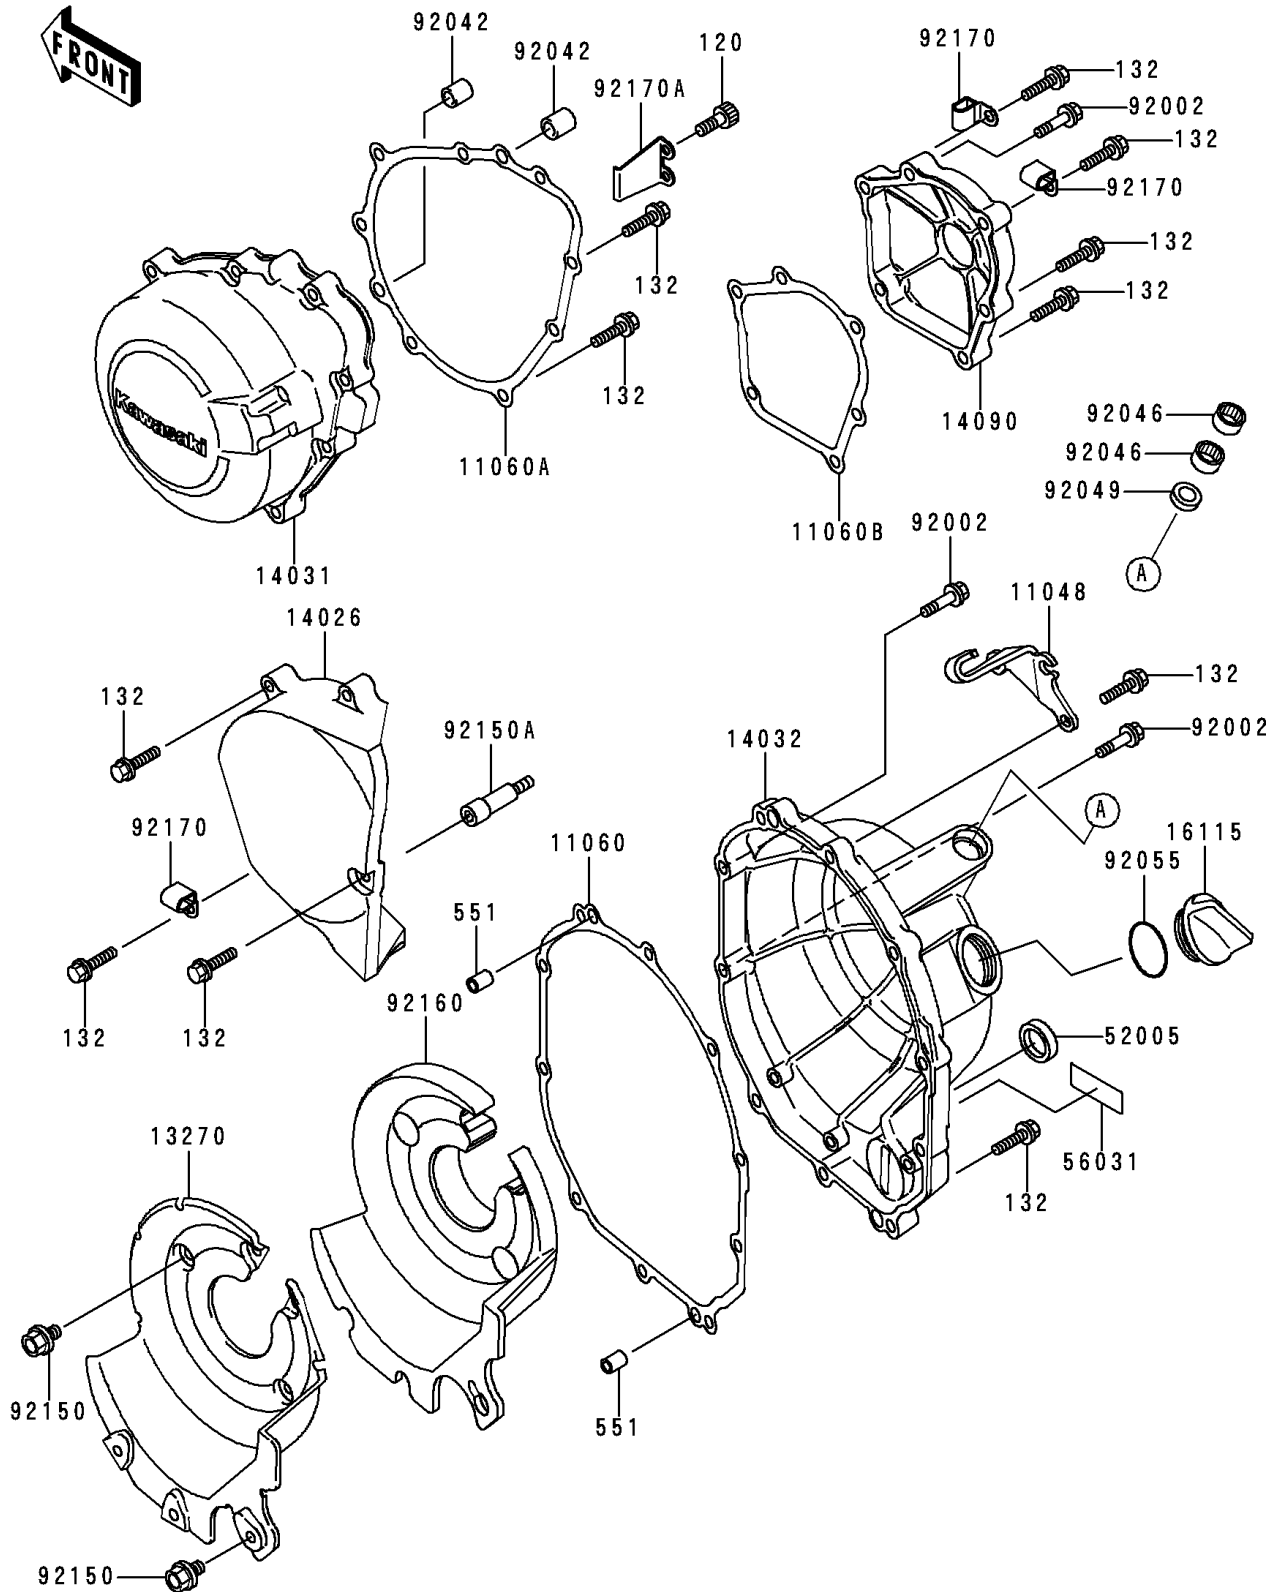

1996 NINJA® ZX™-6R PARTS DIAGRAM

Engine Cover(s)

E1431

1996 NINJA® ZX™-6R PARTS LIST

Engine Cover(s)

ITEM NAME	PART NUMBER	QUANTITY
-----------	-------------	----------