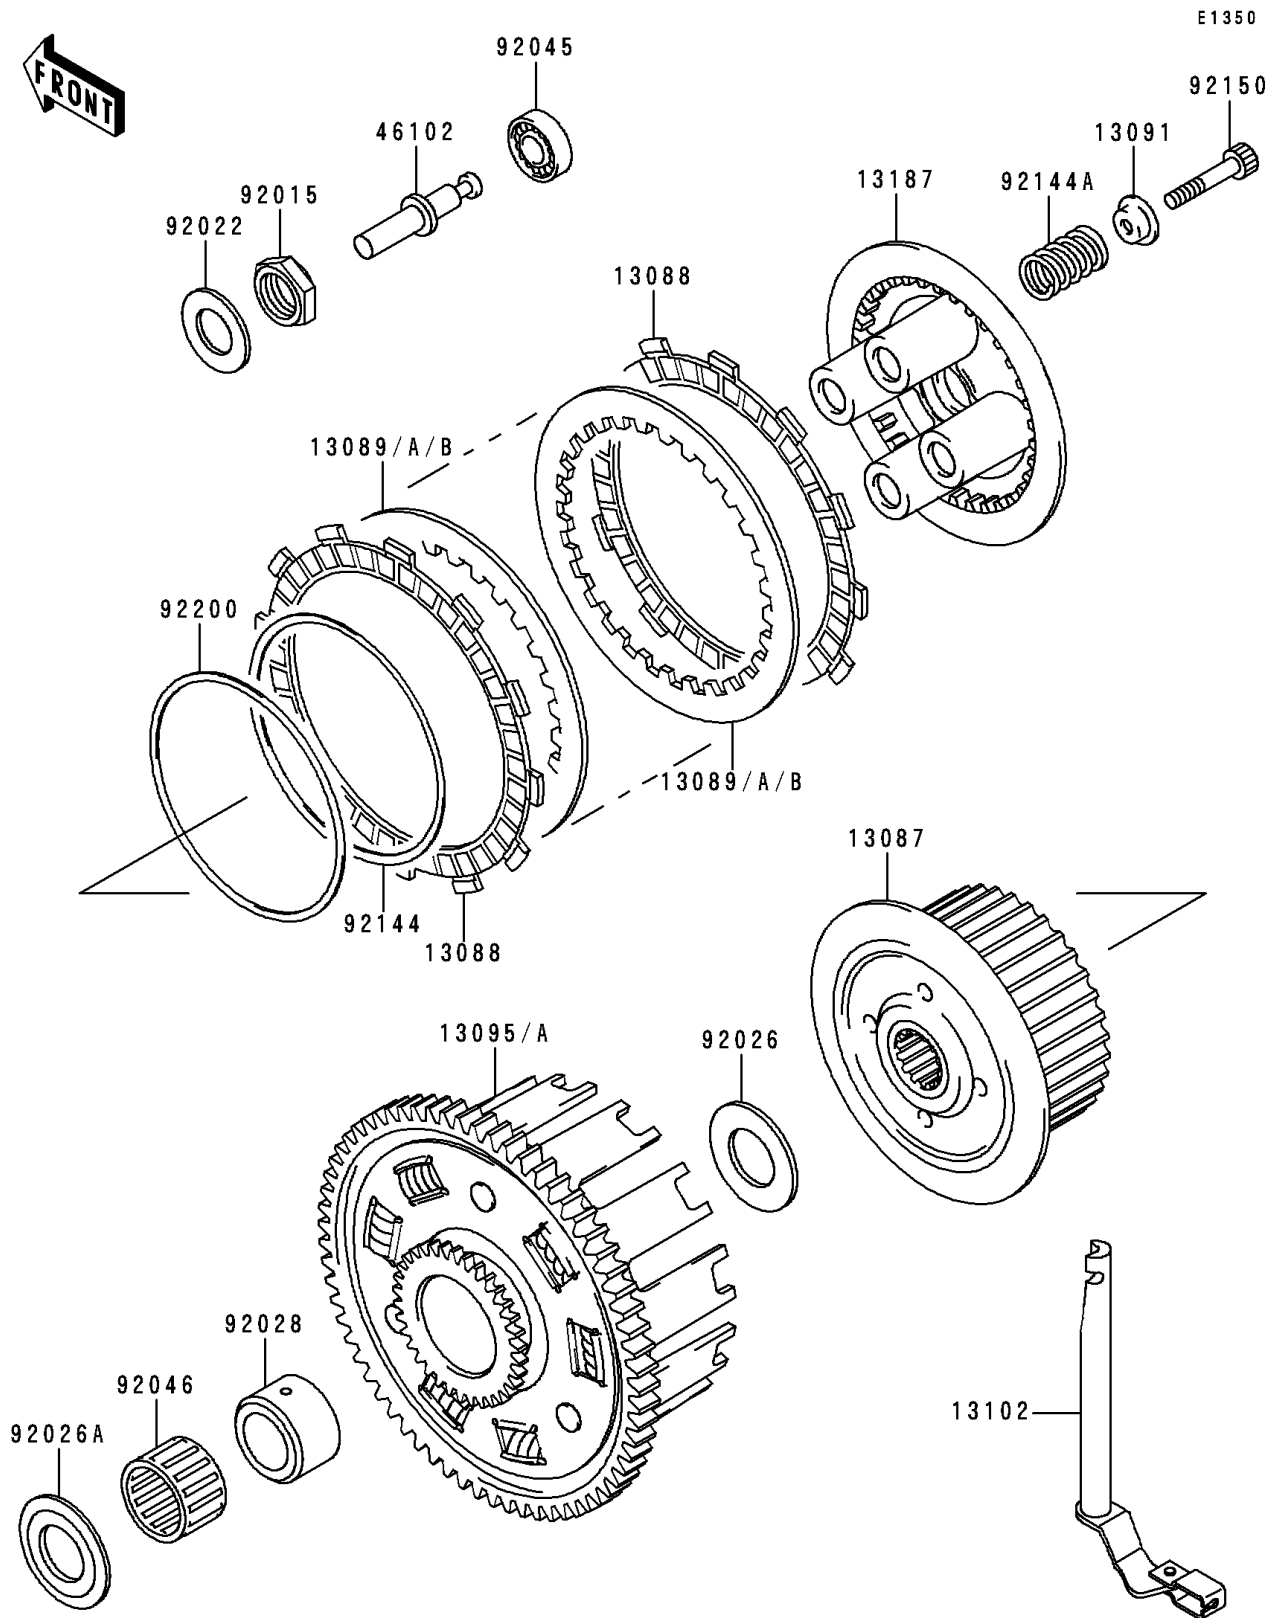

## 1995 NINJA® ZX™-6R PARTS DIAGRAM

Clutch

## 1995 NINJA® ZX™-6R PARTS LIST

### Clutch

ITEM NAME	PART NUMBER	QUANTITY
HUB-CLUTCH (Ref # 13087)	13087-1159	1
PLATE-FRICTION (Ref # 13088)	13088-1124	1
PLATE-CLUTCH,T=2.0 (Ref # 13089)	13089-1073	1
PLATE-CLUTCH,T=2.3 (Ref # 13089A)	13089-1084	1
PLATE-CLUTCH,T=2.6 (Ref # 13089B)	13089-1115	1
HOLDER,CLUTCH SPRING (Ref # 13091)	13091-1041	1
HOUSING-COMP-CLUTCH (Ref # 13095)	13095-1299	1
RELEASE-COMP-CLUTCH (Ref # 13102)	13102-1125	1
PLATE-CLUTCH OPERATING (Ref # 13187)	13187-1079	1
ROD,CLUTCH (Ref # 46102)	46102-1371	1
NUT,20MM (Ref # 92015)	92015-1555	1
WASHER (Ref # 92022)	92022-1868	1
SPACER,25.5X47X2.5 (Ref # 92026)	92026-022	1
SPACER (Ref # 92026A)	92026-1356	1
BUSHING (Ref # 92028)	92028-1741	1
BEARING-BALL,6001C3ML01 (Ref # 92045)	92045-1235	1
BEARING-NEEDLE (Ref # 92046)	92046-1231	1
SPRING,FRICTION PLATE (Ref # 92144)	92144-1854	1
SPRING,CLUTCH OPERATING (Ref # 92144A)	92144-1881	1
BOLT,CLUTCH OPERATING (Ref # 92150)	92150-1855	1
WASHER,FRICTION PLATE (Ref # 92200)	92200-1260	1