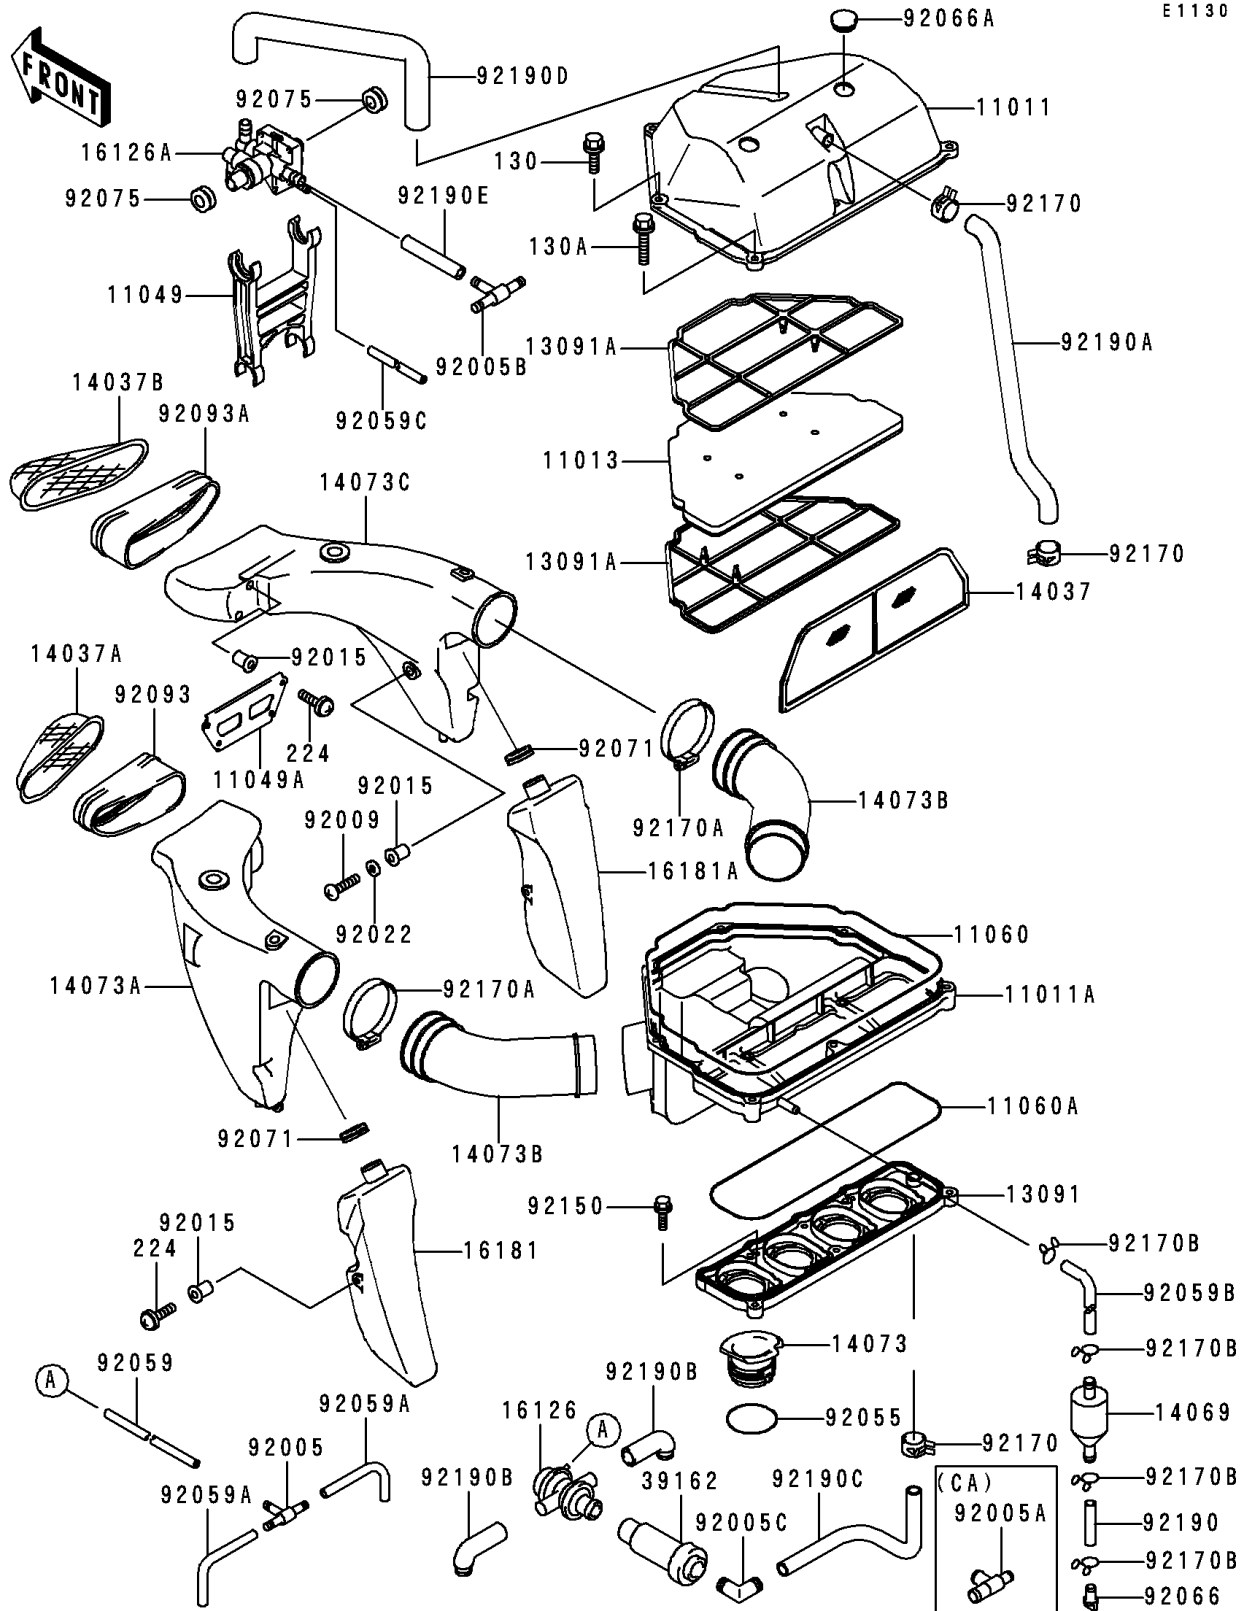

1995 NINJA® ZX™-6R PARTS DIAGRAM

Air Cleaner

E1130