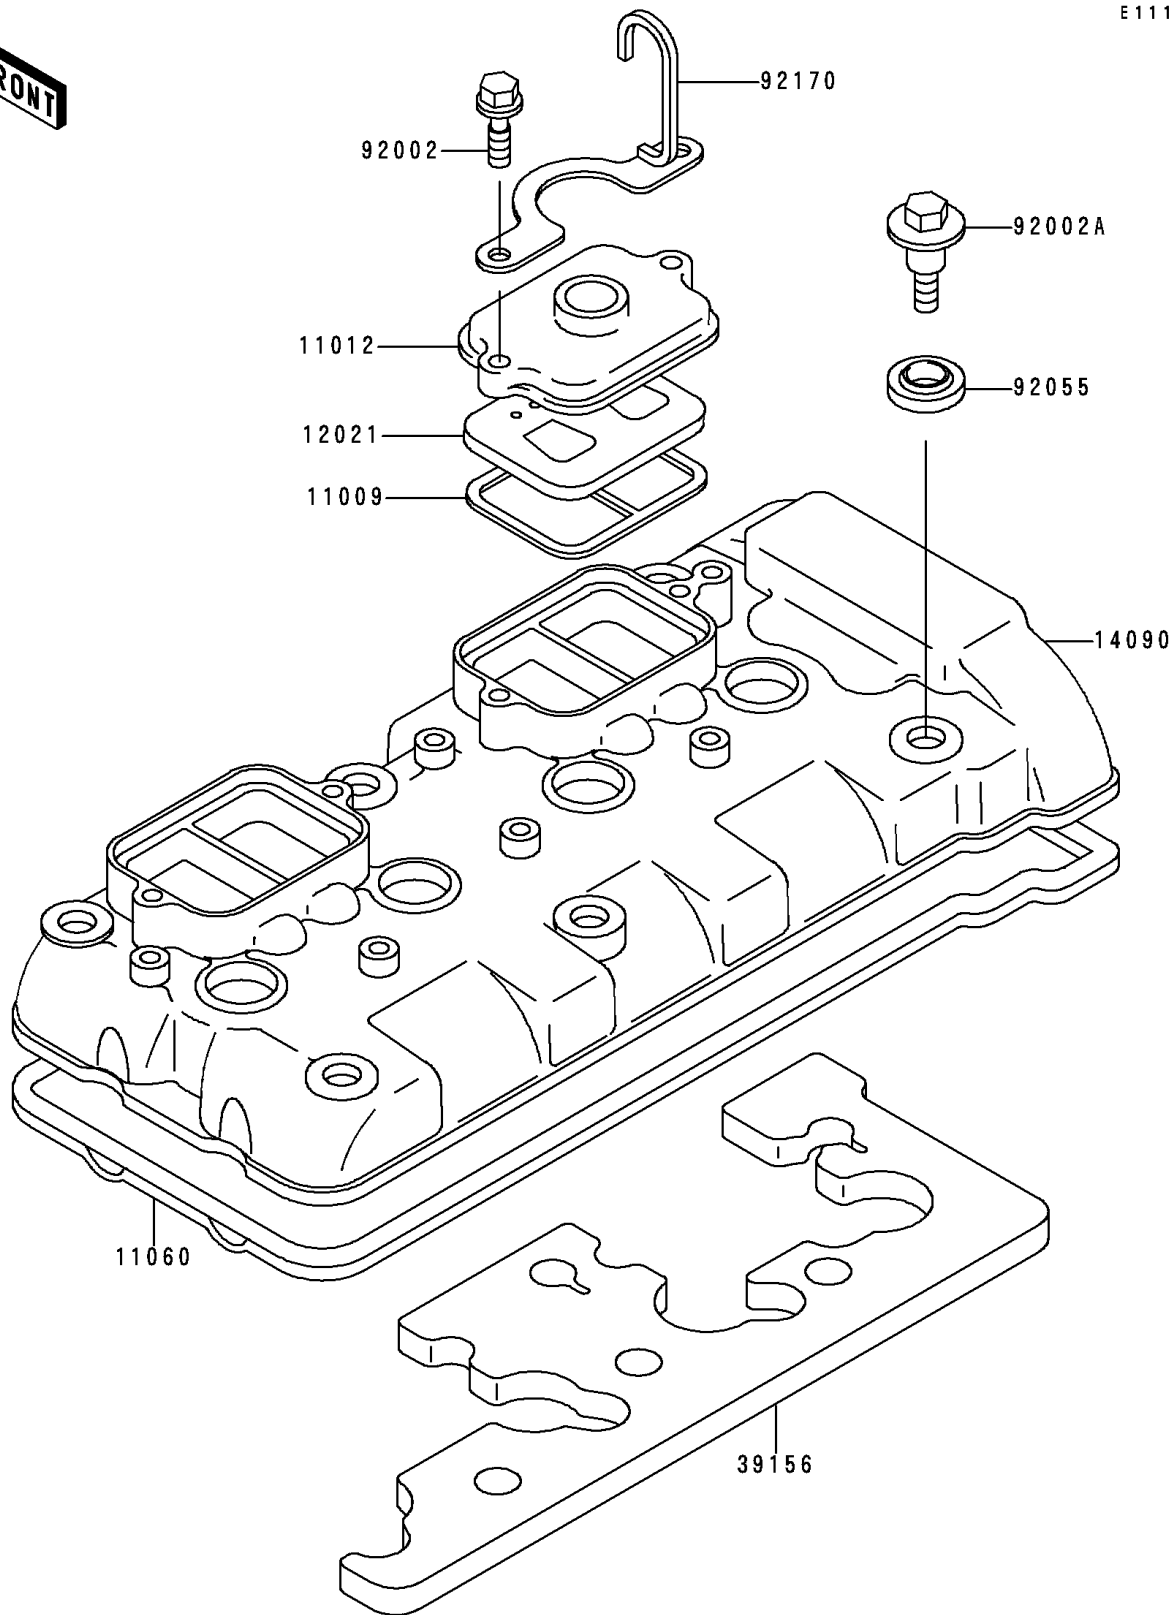

## 1995 NINJA® ZX™-6R PARTS DIAGRAM

Cylinder Head Cover

E1112

## 1995 NINJA® ZX™-6R PARTS LIST

Cylinder Head Cover

ITEM NAME	PART NUMBER	QUANTITY
GASKET, REED VALVE (Ref # 11009)	11009-1857	1
CAP, REED VALVE (Ref # 11012)	11012-1758	1
GASKET, HEAD COVER (Ref # 11060)	11060-1667	1
VALVE-ASSY-REED (Ref # 12021)	12021-1053	1
COVER, HEAD (Ref # 14090)	14090-1899	1
PAD (Ref # 39156)	39156-1455	1
BOLT, 6X20 (Ref # 92002)	92002-1237	1
BOLT, L=20.5 (Ref # 92002A)	92002-1327	1
RING-O, HEAD COVER BOLT (Ref # 92055)	92055-1352	1
CLAMP (Ref # 92170)	92170-1594	1