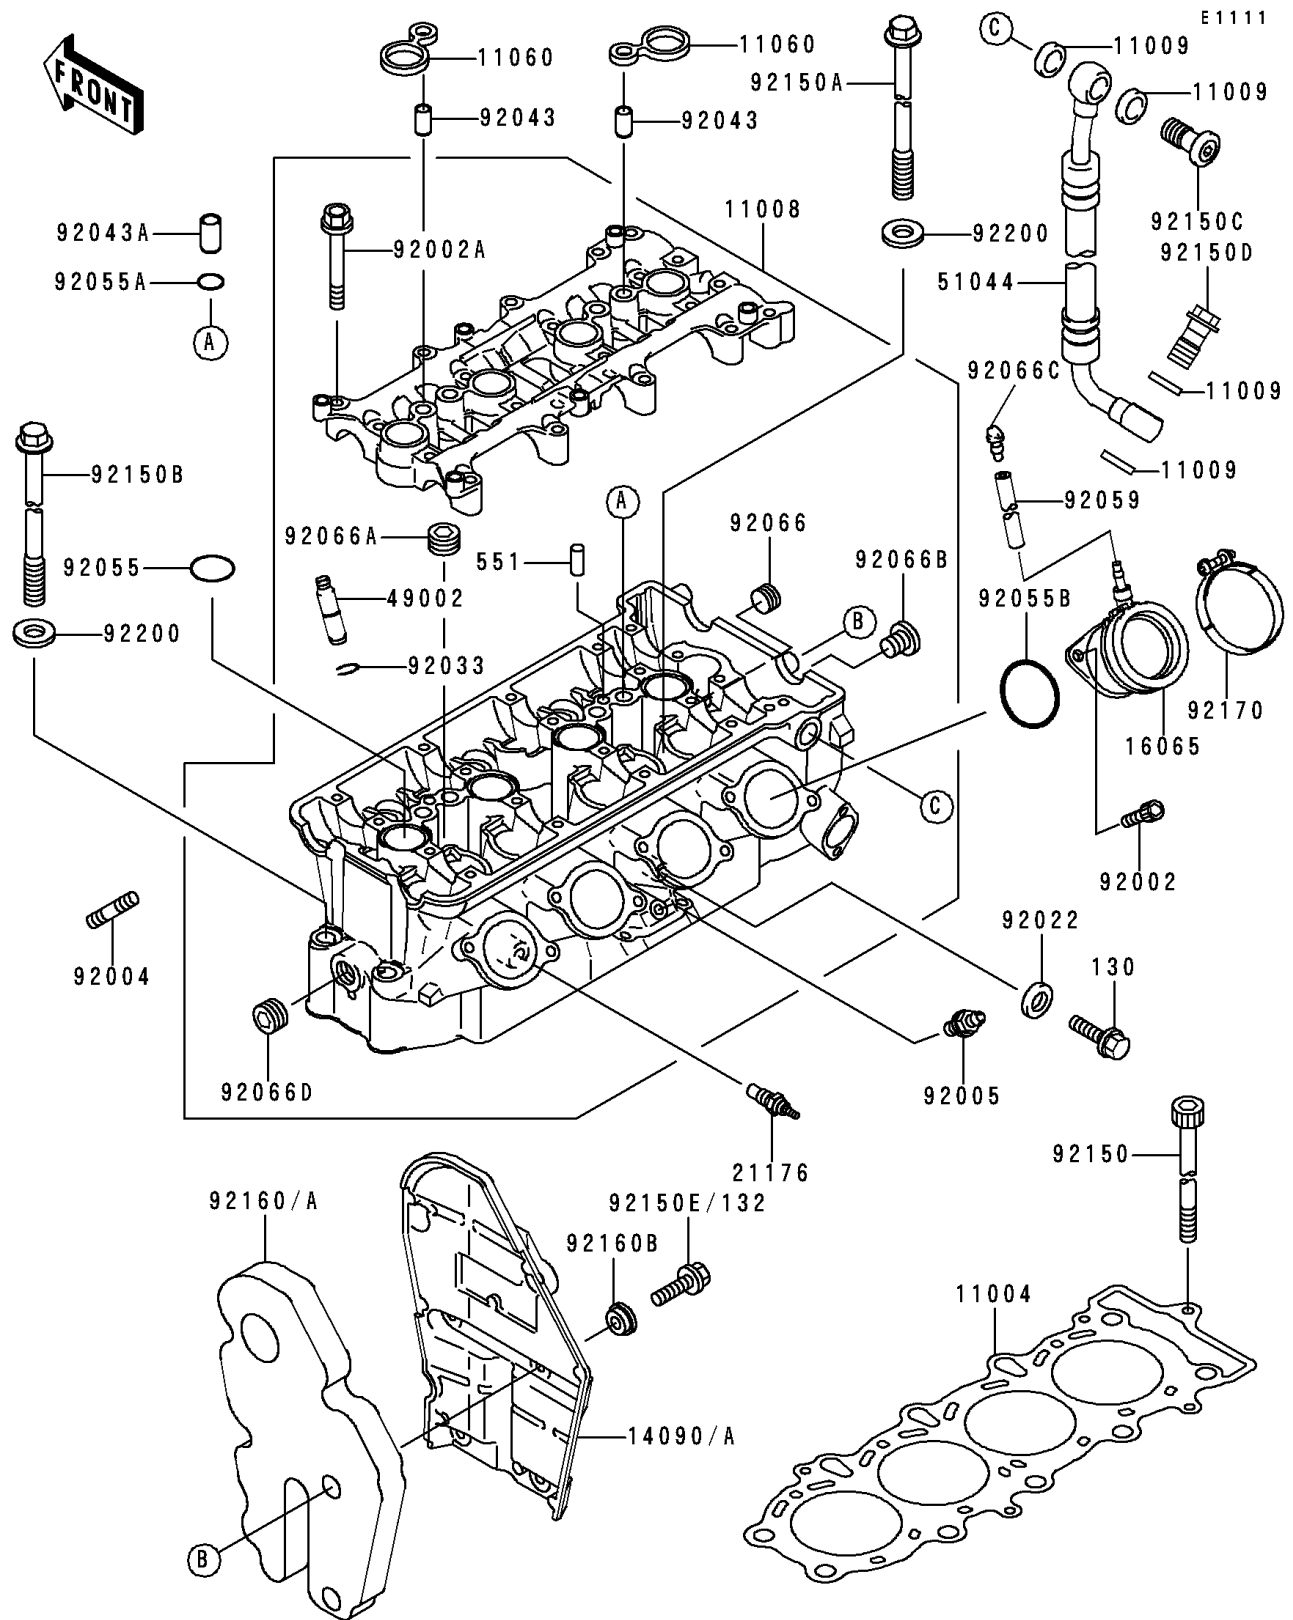

1996 NINJA® ZX™-6R PARTS DIAGRAM

Cylinder Head

1996 NINJA® ZX™-6R PARTS LIST

Cylinder Head

ITEM NAME	PART NUMBER	QUANTITY
-----------	-------------	----------