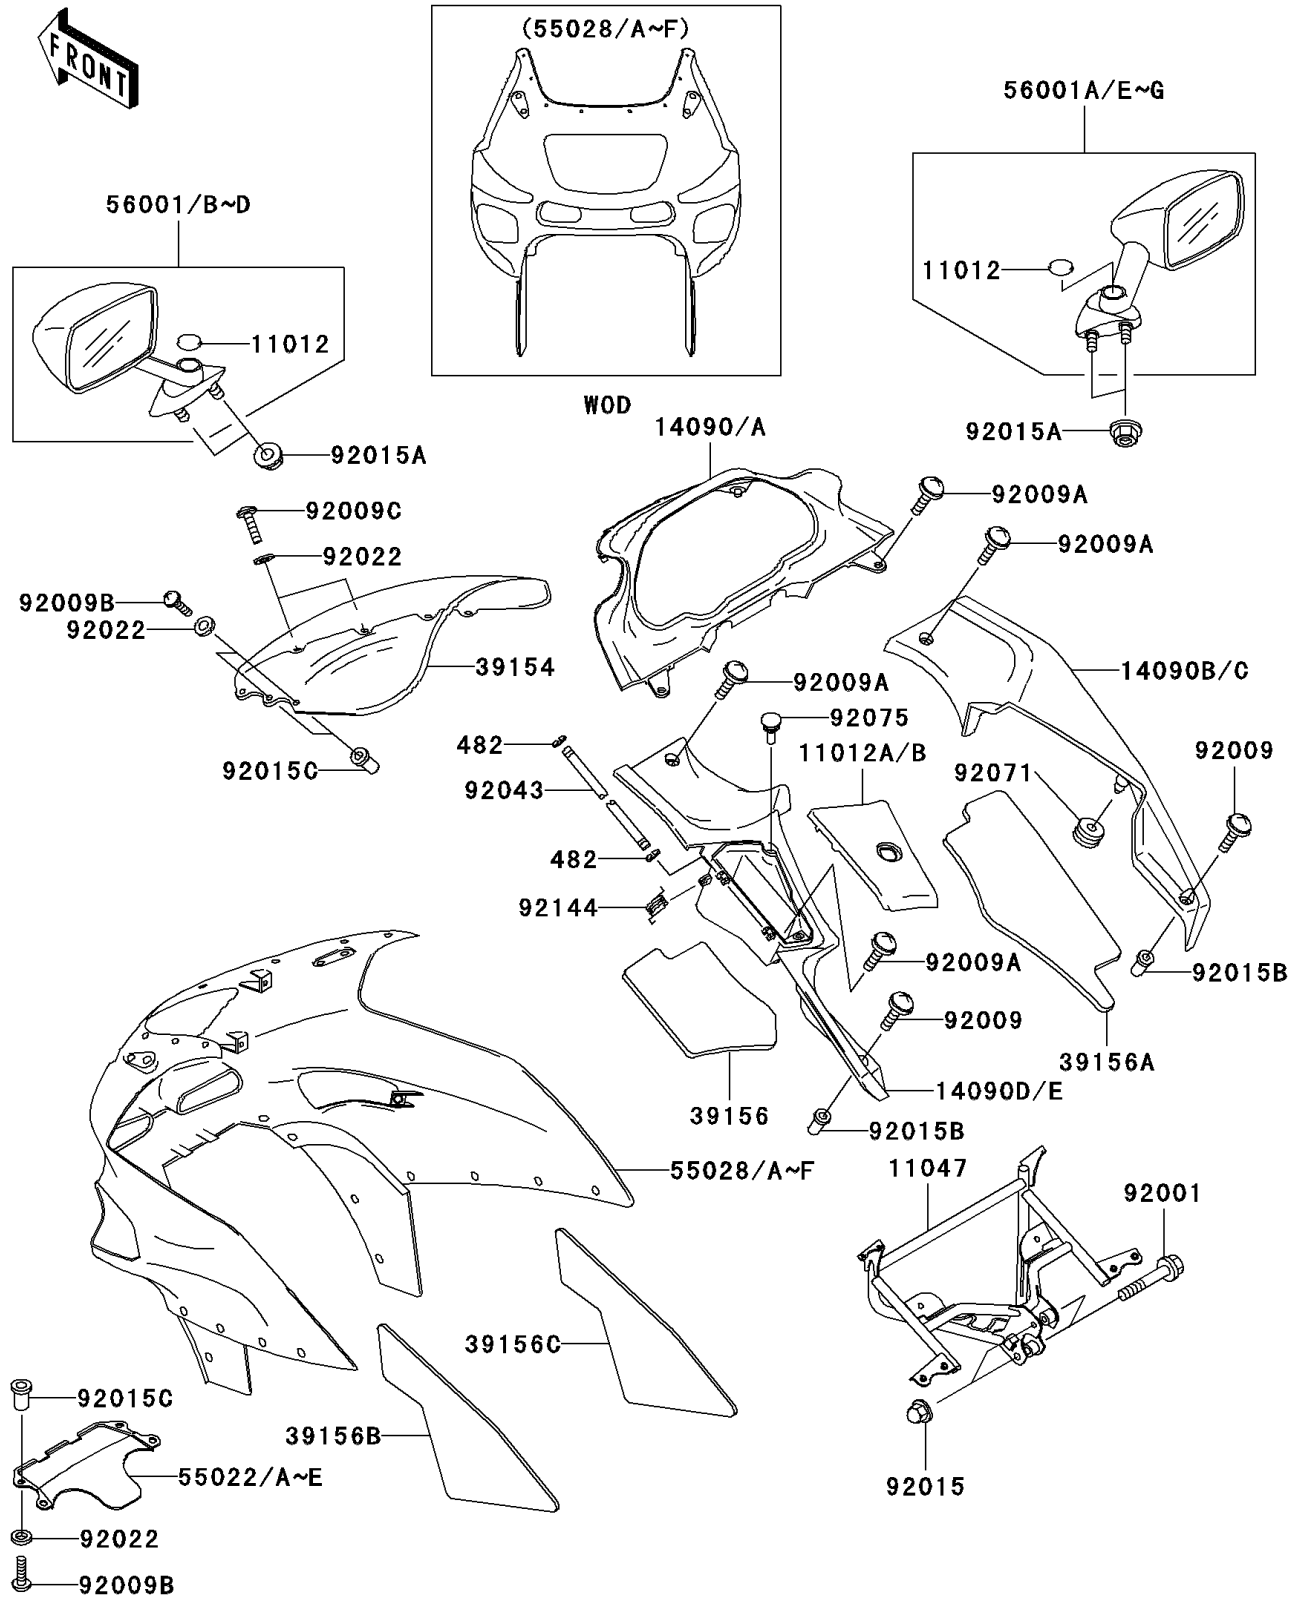

2002 NINJA® ZX™-6 PARTS DIAGRAM

Cowling

F2871

2002 NINJA® ZX™-6 PARTS LIST

Cowling

ITEM NAME	PART NUMBER	QUANTITY
CAP,MIRROR,BLACK (Ref # 11012)	11012-1751-6Z	1
BRACKET,UPP COWLING (Ref # 11047)	11047-1935	1
WINDSHIELD (Ref # 39154)	39154-1121	1
PAD,INNER COWLING,LH (Ref # 39156)	39156-1663	1
PAD,INNER COWLING,RH (Ref # 39156A)	39156-1664	1
PAD,UPP COWLING,LH (Ref # 39156B)	39156-1665	1
PAD,UPP COWLING,RH (Ref # 39156C)	39156-1666	1
CIRCLIP-TYPE-E,3MM (Ref # 482)	482L3000	1
BOLT,FLANGED,8X45 (Ref # 92001)	92001-1613	1
SCREW,6X22,BLACK (Ref # 92009)	92009-1256	1
SCREW,6X16 (Ref # 92009A)	92009-1621	1
SCREW,5X16,BLACK (Ref # 92009B)	92009-1654	1
SCREW,5X20,BLACK (Ref # 92009C)	92009-1656	1
NUT,CAP,8MM,BLACK (Ref # 92015)	92015-1174	1
NUT,FLANGED,6MM,BLACK (Ref # 92015A)	92015-1233	1
NUT (Ref # 92015B)	92015-1700	1
NUT,WELL,5MM (Ref # 92015C)	92015-1757	1
WASHER,NYLON,5.3X11.5X1.5 (Ref # 92022)	92022-1521	1
PIN,4X124.7 (Ref # 92043)	92043-1477	1
GROMMET (Ref # 92071)	92071-056	1
DAMPER (Ref # 92075)	92075-1808	1
SPRING (Ref # 92144)	92144-1697	1
CAP,INNER COWL COV,LH,GRAYSTON (Ref # 11012A)	11012-1862-C4	1
CAP,INNER COWL COVER,LH,GRAYST (Ref # 11012B)	11012-1862-HI	1
COVER,INNER COWL,CNT,GRAYSTONE (Ref # 14090)	14090-1289-C4	1
COVER,INNER COWL,CNT,GRAYSTONE (Ref # 14090A)	14090-1289-HI	1
COVER,INNER COWL,RH,GRAYSTONE (Ref # 14090B)	14090-1291-C4	1
COVER,INNER COWL,RH,GRAYSTONE (Ref # 14090C)	14090-1291-HI	1
COVER,INNER COWL,LH,GRAYSTONE (Ref # 14090D)	14090-1358-C4	1