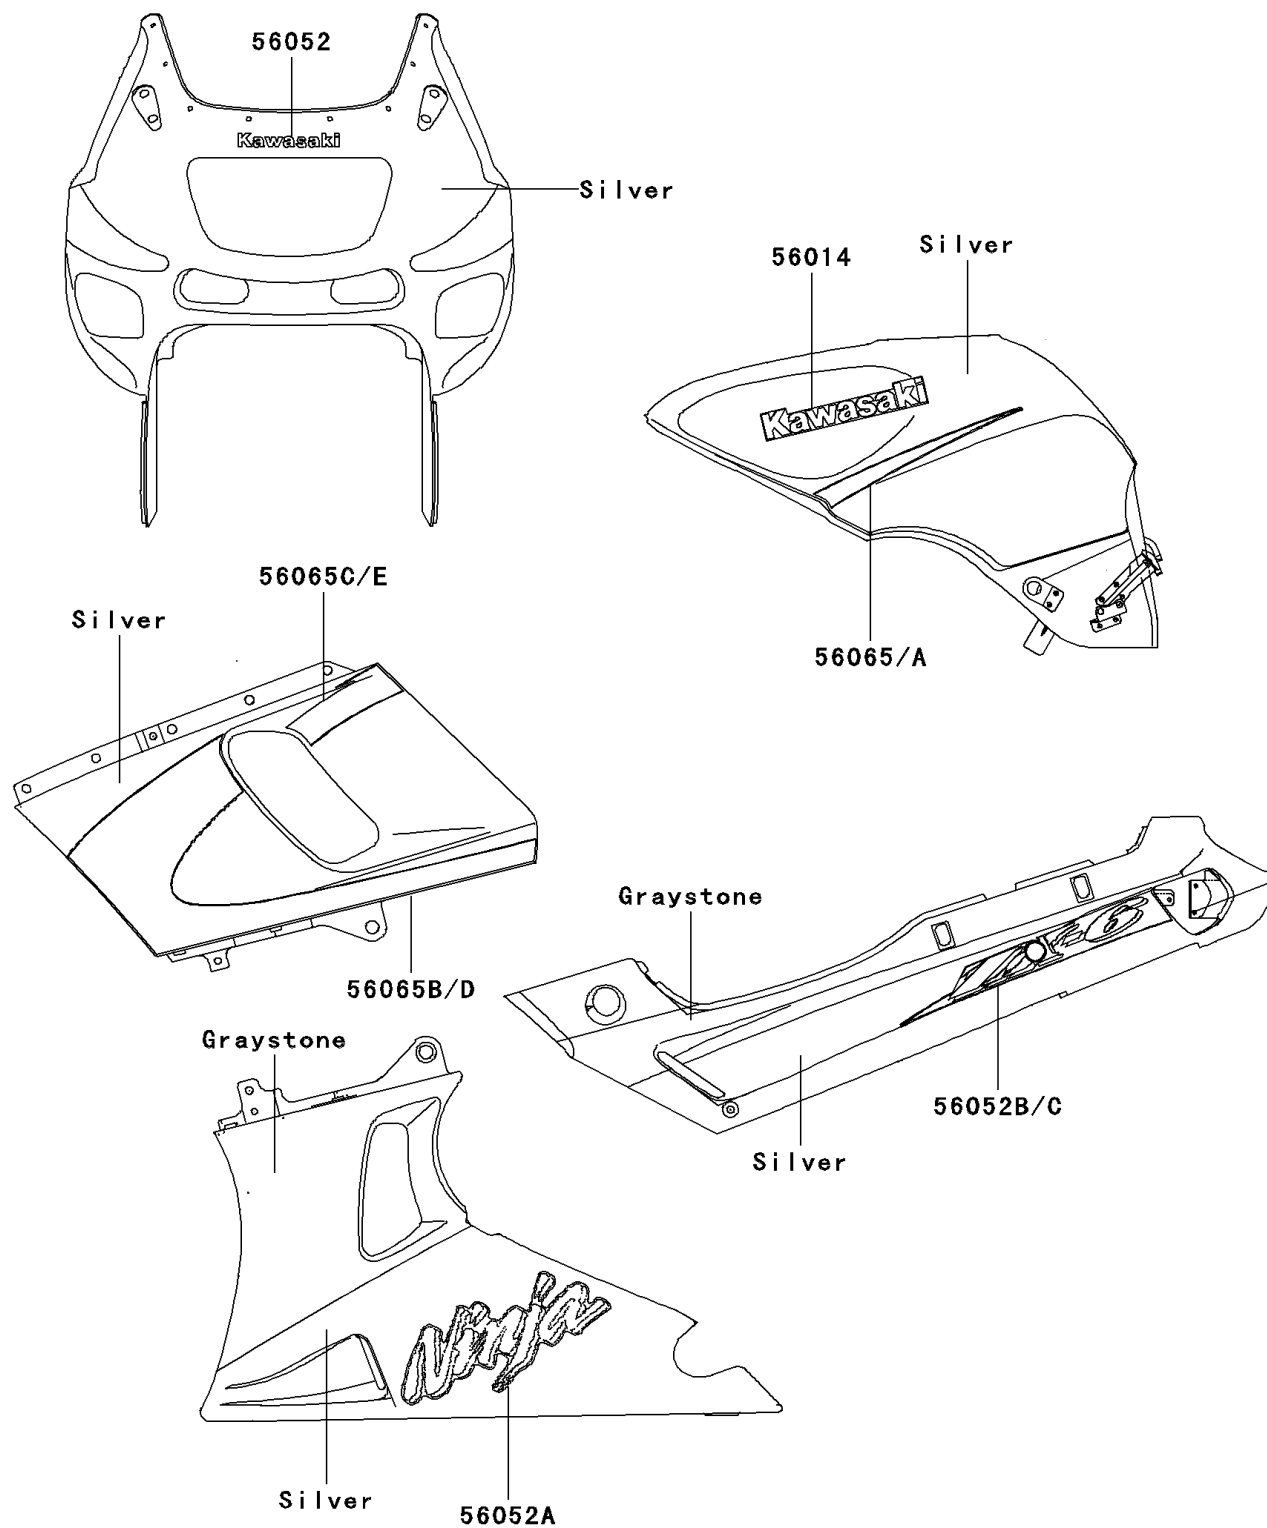

2002 NINJA® ZX™-6 PARTS DIAGRAM

Decals(Silver/Graystone)(E10)(CN)

F2861B

2002 NINJA® ZX™-6 PARTS LIST

Decals(Silver/Graystone)(E10)(CN)

ITEM NAME	PART NUMBER	QUANTITY
EMBLEM,FUEL TANK,KAWASAKI (Ref # 56014)	56014-1405	1
MARK,UPP COWLING,KAWASAKI (Ref # 56052)	56052-1606	1
MARK,LWR COWLING,NINJA (Ref # 56052A)	56052-1666	1
MARK,SEAT COVER,LH,ZX-6 (Ref # 56052B)	56052-1690	1
MARK,SEAT COVER,RH,ZX-6 (Ref # 56052C)	56052-1691	1
PATTERN,FUEL TANK,LH (Ref # 56065)	56065-1579	1
PATTERN,FUEL TANK,RH (Ref # 56065A)	56065-1580	1
PATTERN,CNT COWLING,FR,LH (Ref # 56065B)	56065-1581	1
PATTERN,CNT COWLING,RR,LH (Ref # 56065C)	56065-1582	1
PATTERN,CNT COWLING,FR,RH (Ref # 56065D)	56065-1583	1
PATTERN,CNT COWLING,RR,RH (Ref # 56065E)	56065-1584	1