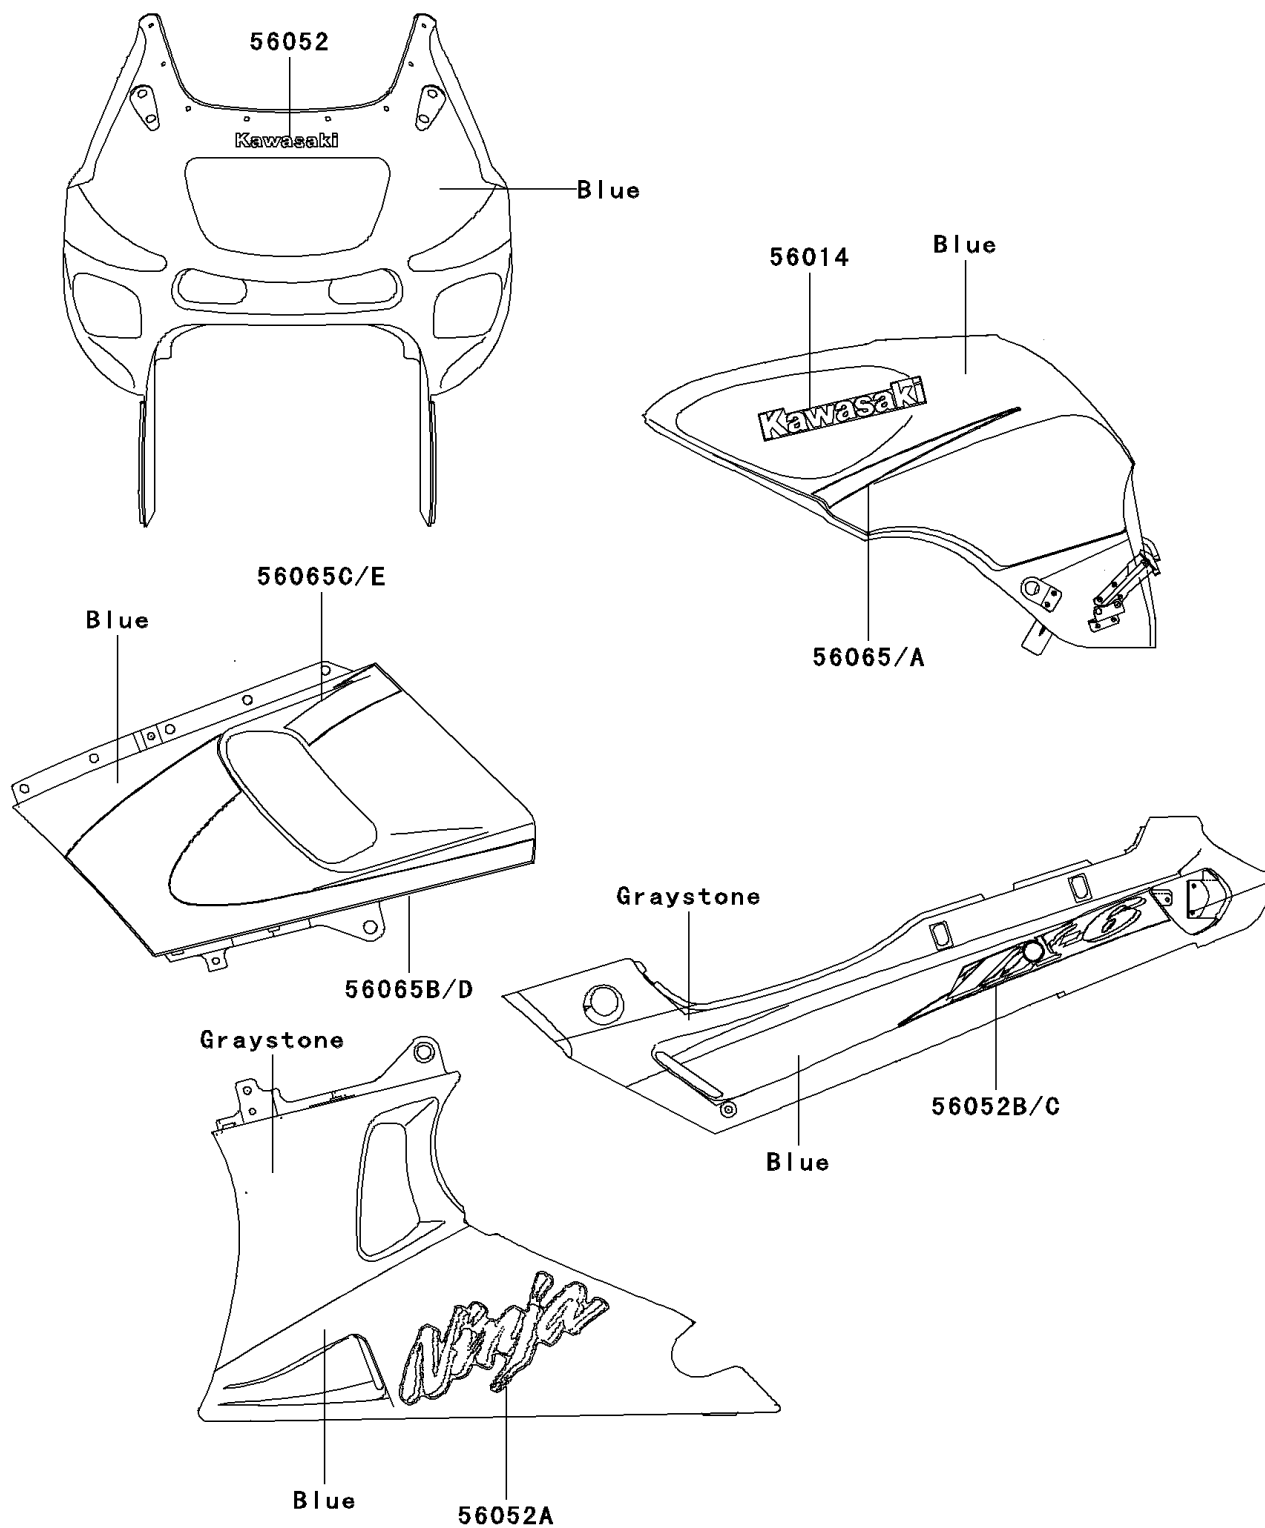

## 2002 NINJA® ZX™-6 PARTS DIAGRAM

Decals(Blue/Graystone)(E10)(CN)

F2861

## 2002 NINJA® ZX™-6 PARTS LIST

Decals(Blue/Graystone)(E10)(CN)

| ITEM NAME                                | PART NUMBER | QUANTITY |
|--|-------------|----------|
| EMBLEM,FUEL TANK,KAWASAKI (Ref # 56014)  | 56014-1404  | 1        |
| MARK,UPP COWLING,KAWASAKI (Ref # 56052)  | 56052-1607  | 1        |
| MARK,LWR COWLING,NINJA (Ref # 56052A)    | 56052-1665  | 1        |
| MARK,SEAT COVER,LH,ZX-6 (Ref # 56052B)   | 56052-1688  | 1        |
| MARK,SEAT COVER,RH,ZX-6 (Ref # 56052C)   | 56052-1689  | 1        |
| PATTERN,FUEL TANK,LH (Ref # 56065)       | 56065-1573  | 1        |
| PATTERN,FUEL TANK,RH (Ref # 56065A)      | 56065-1574  | 1        |
| PATTERN,CNT COWLING,FR,LH (Ref # 56065B) | 56065-1575  | 1        |
| PATTERN,CNT COWLING,RR,LH (Ref # 56065C) | 56065-1576  | 1        |
| PATTERN,CNT COWLING,FR,RH (Ref # 56065D) | 56065-1577  | 1        |
| PATTERN,CNT COWLING,RR,RH (Ref # 56065E) | 56065-1578  | 1        |