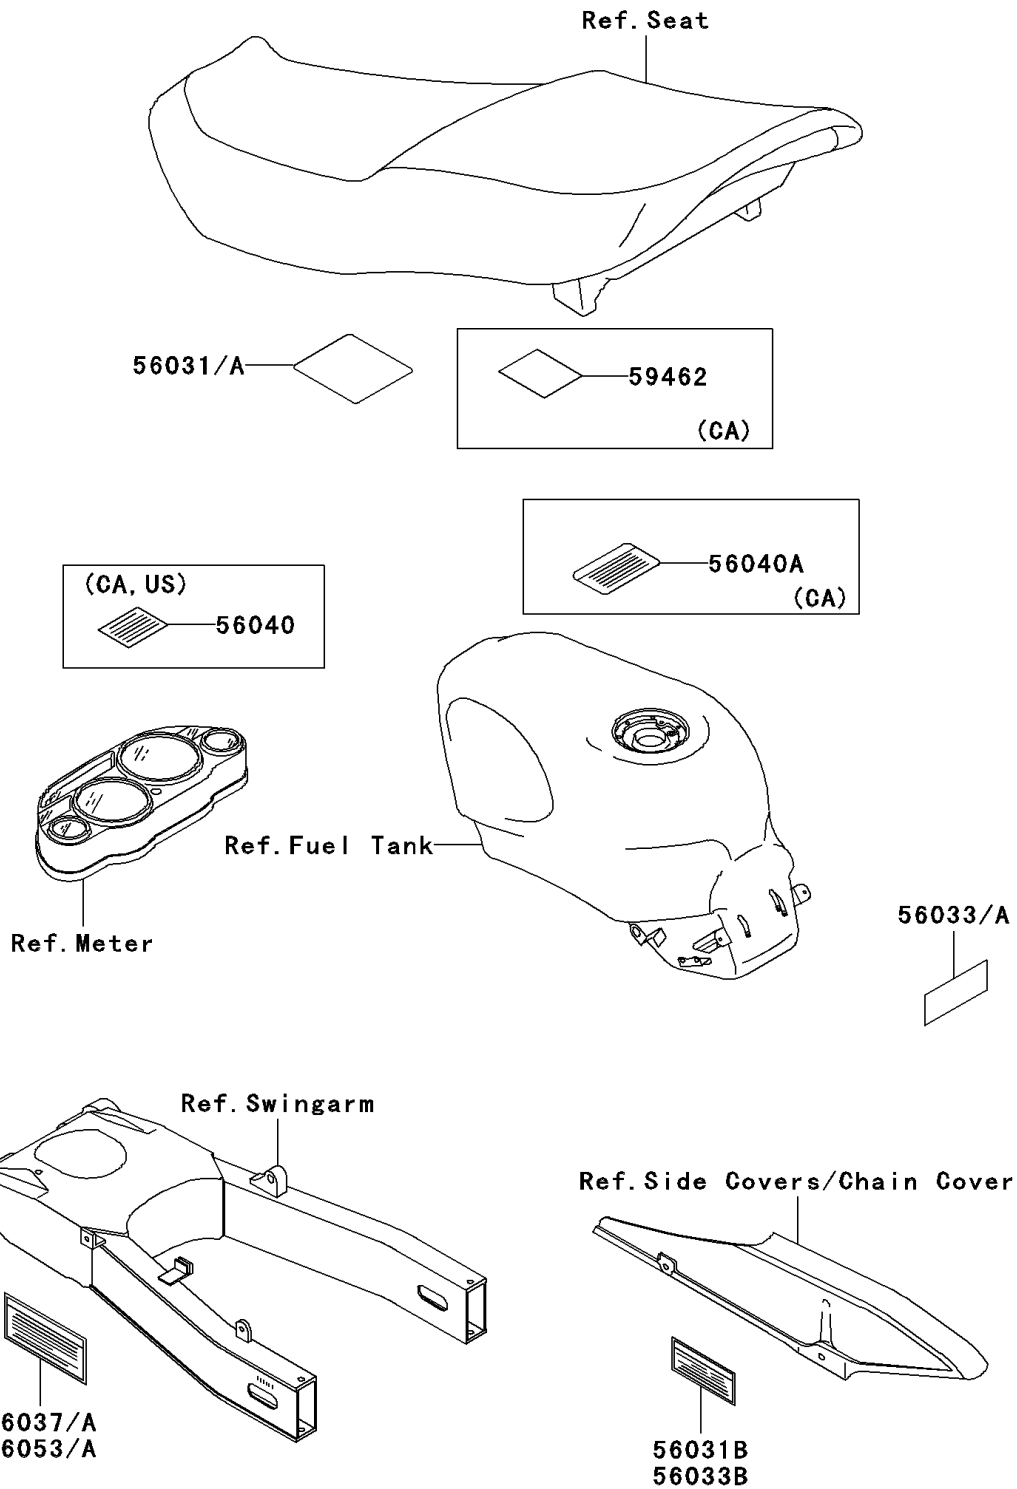

2002 NINJA® ZX™-6 PARTS DIAGRAM

Labels

F2860

2002 NINJA® ZX™-6 PARTS LIST

Labels

ITEM NAME	PART NUMBER	QUANTITY
LABEL-MANUAL,CHAIN (Ref # 56031B)	56031-1982	1
LABEL-MANUAL,OIL&OIL FILTER (Ref # 56033)	56033-1283	1
LABEL-MANUAL,DAILY SAFETY (Ref # 56031)	56031-1841	1
LABEL-MANUAL,DAILY SAFETY (Ref # 56031A)	56031-1842	1
LABEL-SPECIFICATION,TIRE&LOAD (Ref # 56037)	56037-1777	1
LABEL-SPECIFICATION,TIRE&LOAD (Ref # 56037A)	56037-1778	1
LABEL-WARNING,BREAK IN CAUTION (Ref # 56040)	56040-1007	1
LABEL-WARNING,EVAPO (Ref # 56040A)	56040-1121	1
LABEL-CERTIFICATION,EVAPO ROUT (Ref # 59462)	59462-1520	1