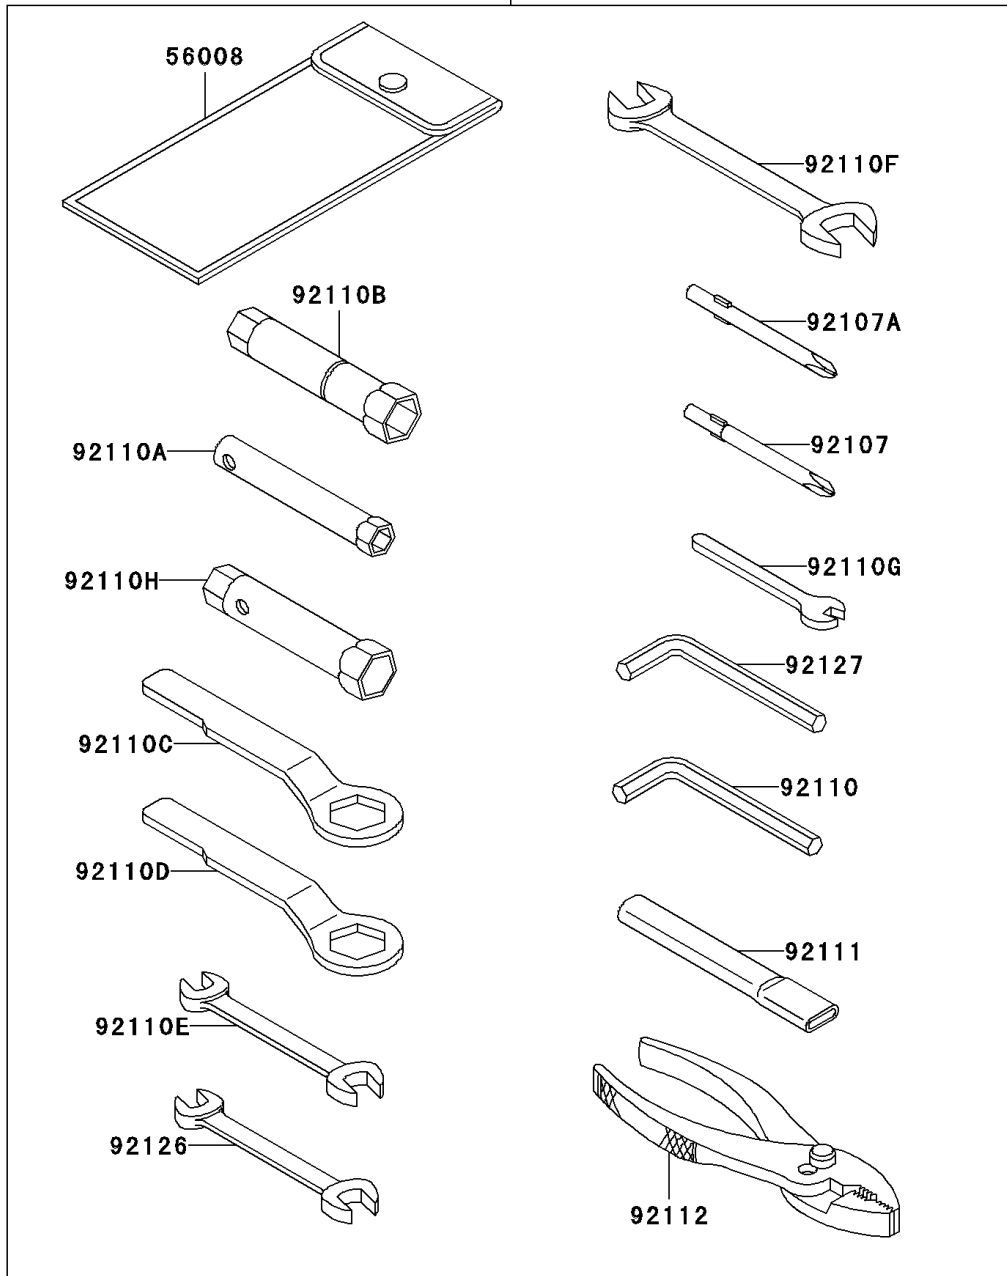

2002 NINJA® ZX™-6 PARTS DIAGRAM

Owner's Tools

56007

F2810

2002 NINJA® ZX™-6 PARTS LIST

Owner's Tools

ITEM NAME	PART NUMBER	QUANTITY
TOOL-KIT (Ref # 56007)	56007-1376	1
BAG,TOOL (Ref # 56008)	56008-1075	1
THREE BOND TB1211,HT/RS,WHITE (Ref # 56019A)	56019-120	1
GASKET-LIQUID,BLACK (Ref # 92104)	92104-1064	1
TOOL-DRIVER,#3PHILLIPS (Ref # 92107)	92107-005	1
TOOL-DRIVER,#2PHILLIPS (Ref # 92107A)	92107-1053	1
TOOL-WRENCH,ALLEN,5MM (Ref # 92110)	92110-1015	1
TOOL-WRENCH,BOX,8MM (Ref # 92110A)	92110-1139	1
TOOL-WRENCH,BOX,16MM (Ref # 92110B)	92110-1146	1
TOOL-WRENCH,BOX END,27MM (Ref # 92110C)	92110-1147	1
TOOL-WRENCH,BOX END,22MM (Ref # 92110D)	92110-1148	1
TOOL-WRENCH,OPEN END,10X12 (Ref # 92110E)	92110-1152	1
TOOL-WRENCH,OPEN END,14X17 (Ref # 92110F)	92110-1153	1
TOOL-WRENCH,OPEN END,6MM (Ref # 92110G)	92110-1157	1
TOOL-WRENCH,BOX,10X12 (Ref # 92110H)	92110-1171	1
TOOL-BAR,BOX END WRENCH (Ref # 92111)	92111-1051	1
TOOL-PLIERS (Ref # 92112)	92112-1001	1
TOOL-WRENCH,OPEN END,8X10 (Ref # 92126)	92126-004	1
TOOL-WRENCH,ALLEN,6MM (Ref # 92127)	92127-003	1