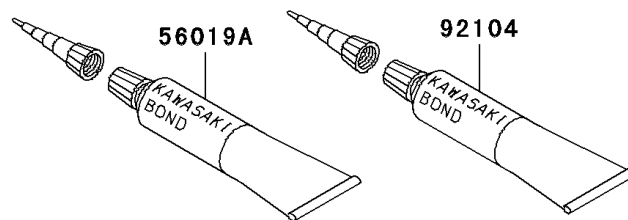

2002 NINJA® ZX™-6 PARTS DIAGRAM

Owner's Tools

56007

F2810

2002 NINJA® ZX™-6 PARTS LIST

Owner's Tools

ITEM NAME	PART NUMBER	QUANTITY
TOOL-KIT (Ref # 56007)	56007-1376	1
BAG,TOOL (Ref # 56008)	56008-1075	1
THREE BOND TB1211,HT/RS,WHITE (Ref # 56019A)	56019-120	1
GASKET-LIQUID,BLACK (Ref # 92104)	92104-1064	1
TOOL-DRIVER,#3PHILLIPS (Ref # 92107)	92107-005	1
TOOL-DRIVER,#2PHILLIPS (Ref # 92107A)	92107-1053	1
TOOL-WRENCH,ALLEN,5MM (Ref # 92110)	92110-1015	1
TOOL-WRENCH,BOX,8MM (Ref # 92110A)	92110-1139	1
TOOL-WRENCH,BOX,16MM (Ref # 92110B)	92110-1146	1
TOOL-WRENCH,BOX END,27MM (Ref # 92110C)	92110-1147	1
TOOL-WRENCH,BOX END,22MM (Ref # 92110D)	92110-1148	1
TOOL-WRENCH,OPEN END,10X12 (Ref # 92110E)	92110-1152	1
TOOL-WRENCH,OPEN END,14X17 (Ref # 92110F)	92110-1153	1
TOOL-WRENCH,OPEN END,6MM (Ref # 92110G)	92110-1157	1
TOOL-WRENCH,BOX,10X12 (Ref # 92110H)	92110-1171	1
TOOL-BAR,BOX END WRENCH (Ref # 92111)	92111-1051	1
TOOL-PLIERS (Ref # 92112)	92112-1001	1
TOOL-WRENCH,OPEN END,8X10 (Ref # 92126)	92126-004	1
TOOL-WRENCH,ALLEN,6MM (Ref # 92127)	92127-003	1