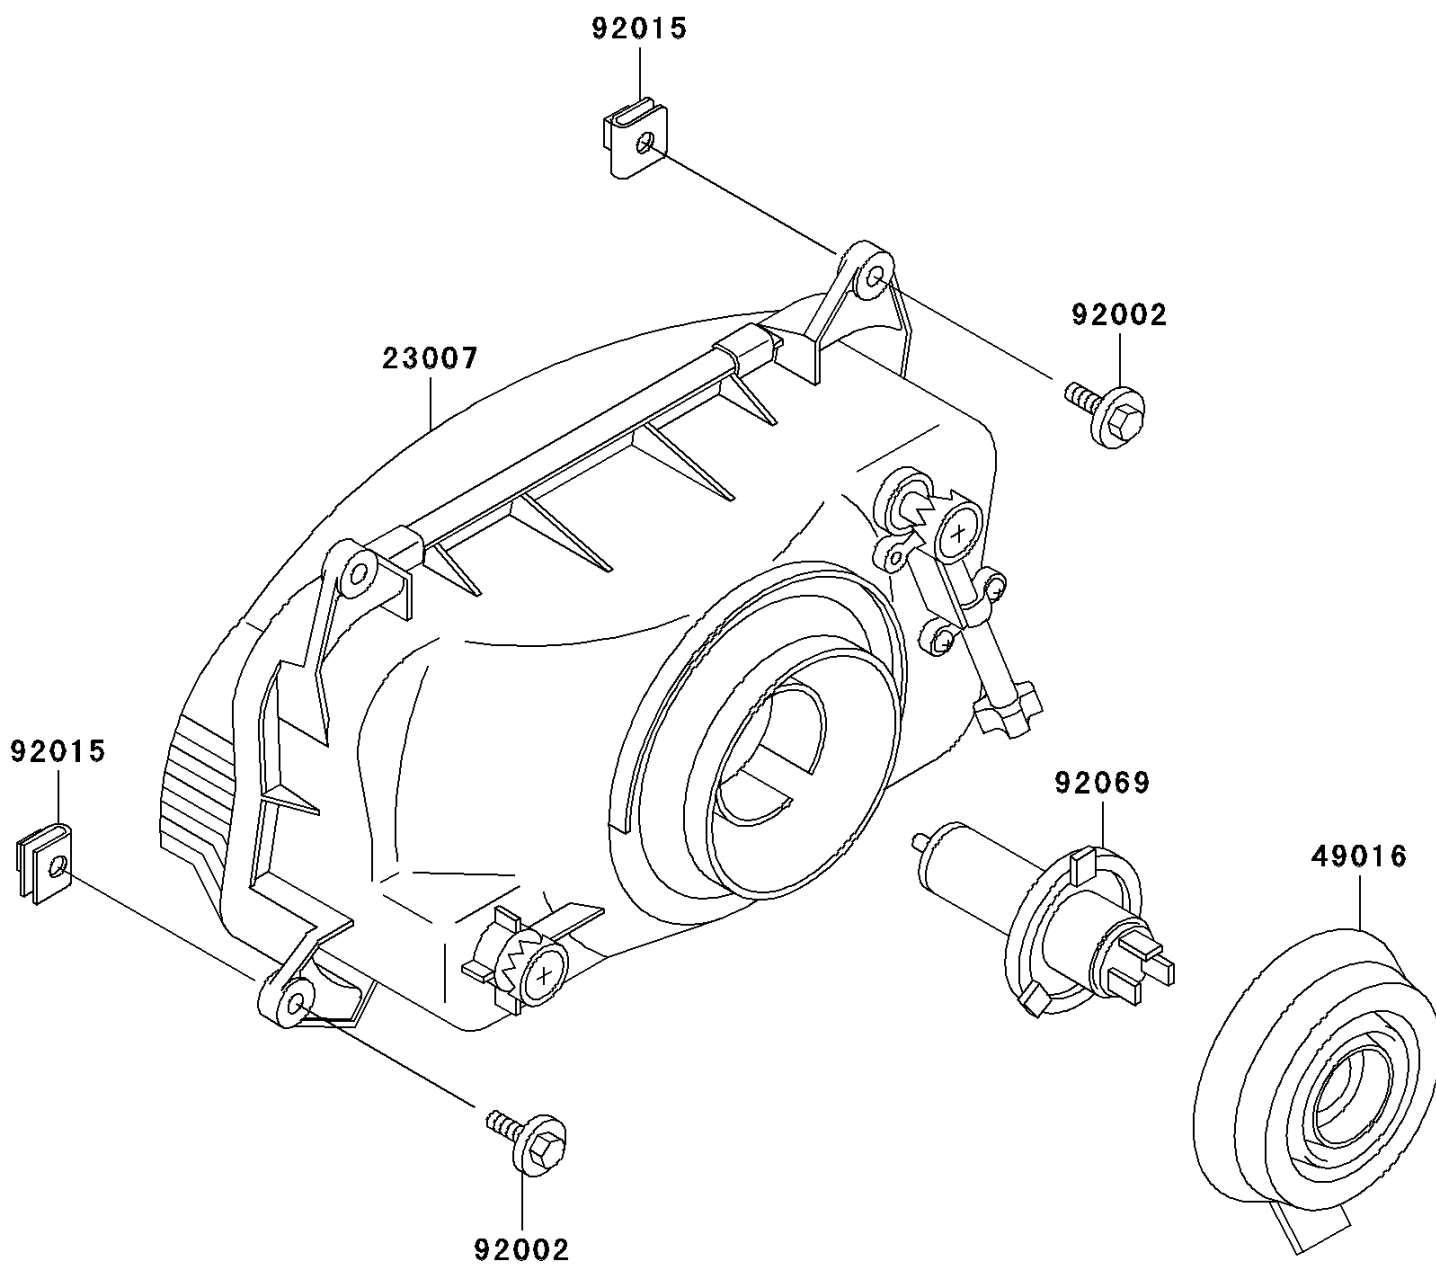

## 2002 NINJA® ZX™-6 PARTS DIAGRAM

Headlight(s)

F2710

## 2002 NINJA® ZX™-6 PARTS LIST

Headlight(s)

ITEM NAME	PART NUMBER	QUANTITY
LENS-COMP,HEAD LAMP (Ref # 23007)	23007-1375	1
COVER-SEAL,HEAD LAMP SOCKET (Ref # 49016)	49016-1137	1
BOLT,6X22 (Ref # 92002)	92002-1262	1
NUT,6MM (Ref # 92015)	92015-1602	1
BULB,12V 60/55W,H4 (Ref # 92069)	92069-1002	1