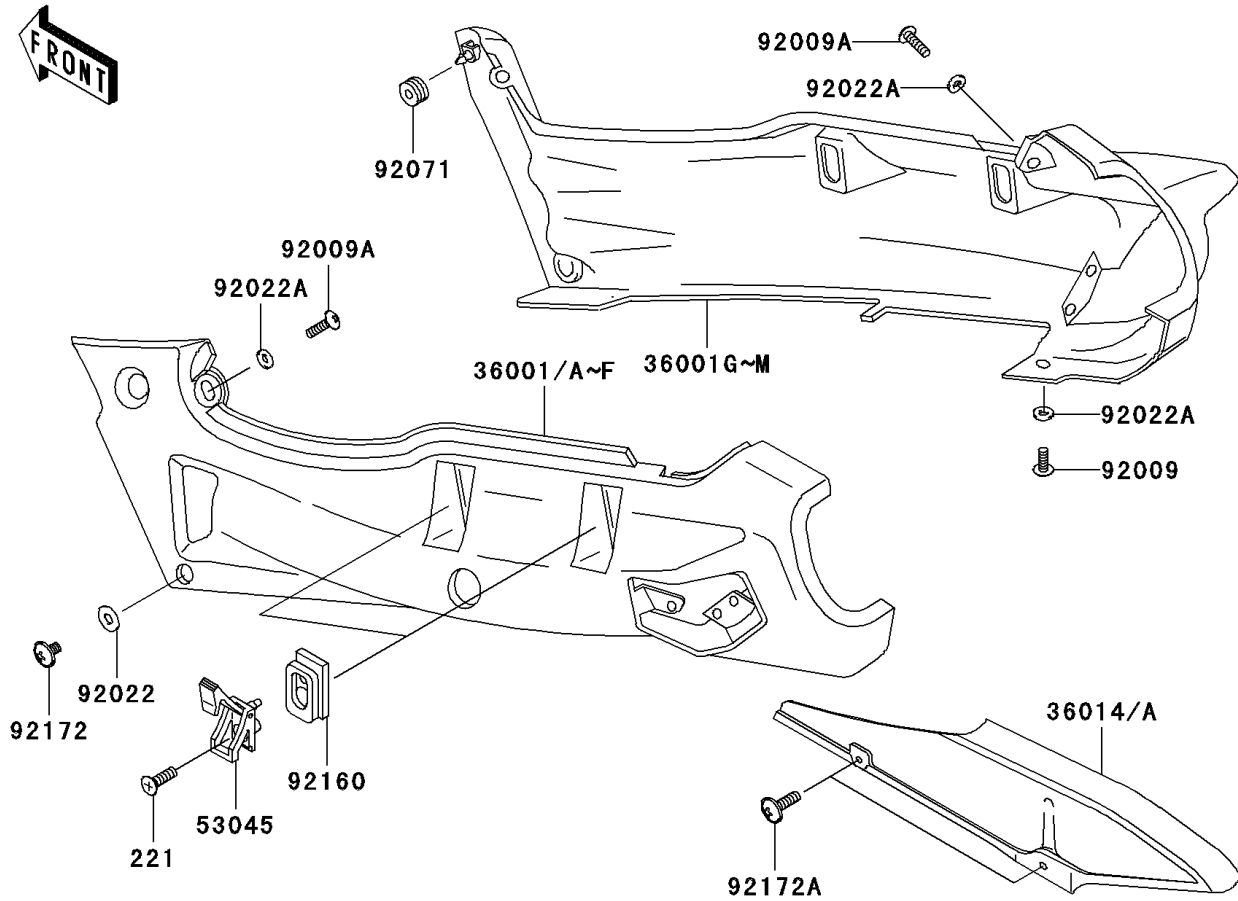

2002 NINJA® ZX™-6 PARTS DIAGRAM

Side Covers/Chain Cover

F2610

WOD

(36001/G)	C. P. Red
(36001A/H)	C. T. Blue
(36001D/K)	M. R. Red
(36001E/L)	P. M. Black
(36001F/M)	G. Silver

WOD

WOD

2002 NINJA® ZX™-6 PARTS LIST

Side Covers/Chain Cover

ITEM NAME	PART NUMBER	QUANTITY
SCREW-CSK-CROS,6X20 (Ref # 221)	221E0620	1
CASE-CHAIN (Ref # 36014)	36014-1187	1
HOOK-ASSY,TOOL BOX (Ref # 53045)	53045-1053	1
SCREW,5X14 (Ref # 92009)	92009-1653	1
SCREW,5X20,BLACK (Ref # 92009A)	92009-1656	1
WASHER,6.5X16X1 (Ref # 92022)	92022-1143	1
WASHER,NYLON,5.3X11.5X1.5 (Ref # 92022A)	92022-1521	1
GROMMET (Ref # 92071)	92071-056	1
DAMPER,ROPE HOOK (Ref # 92160)	92160-1042	1
SCREW,6X10 (Ref # 92172)	92172-0005	1
SCREW,6X20 (Ref # 92172A)	92172-0106	1
COVER-SIDE,LH,C.P.RED (Ref # 36001)	36001-1493-V9	1
COVER-SIDE,LH,BLUE/GRAYSTONE (Ref # 36001B)	36001-1493-245	1
COVER-SIDE,LH,SILVER/GRAYSTONE (Ref # 36001C)	36001-1493-246	1
COVER-SIDE,RH,C.P.RED (Ref # 36001G)	36001-1494-V9	1
COVER-SIDE,RH,BLUE/GRAYSTONE (Ref # 36001I)	36001-1494-245	1
COVER-SIDE,RH,SILVER/GRAYSTONE (Ref # 36001J)	36001-1494-246	1