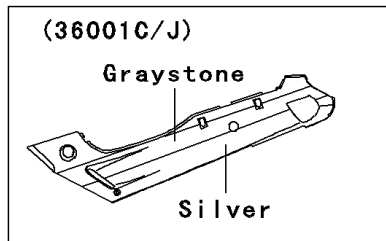

2002 NINJA® ZX™-6 PARTS DIAGRAM

Side Covers/Chain Cover

F2610

WOD

(36001/G)	C. P. Red
(36001A/H)	C. T. Blue
(36001D/K)	M. R. Red
(36001E/L)	P. M. Black
(36001F/M)	G. Silver

WOD

WOD

2002 NINJA® ZX™-6 PARTS LIST

Side Covers/Chain Cover

ITEM NAME	PART NUMBER	QUANTITY
SCREW-CSK-CROS,6X20 (Ref # 221)	221E0620	1
CASE-CHAIN (Ref # 36014)	36014-1187	1
HOOK-ASSY,TOOL BOX (Ref # 53045)	53045-1053	1
SCREW,5X14 (Ref # 92009)	92009-1653	1
SCREW,5X20,BLACK (Ref # 92009A)	92009-1656	1
WASHER,6.5X16X1 (Ref # 92022)	92022-1143	1
WASHER,NYLON,5.3X11.5X1.5 (Ref # 92022A)	92022-1521	1
GROMMET (Ref # 92071)	92071-056	1
DAMPER,ROPE HOOK (Ref # 92160)	92160-1042	1
SCREW,6X10 (Ref # 92172)	92172-0005	1
SCREW,6X20 (Ref # 92172A)	92172-0106	1
COVER-SIDE,LH,C.P.RED (Ref # 36001)	36001-1493-V9	1
COVER-SIDE,LH,BLUE/GRAYSTONE (Ref # 36001B)	36001-1493-245	1
COVER-SIDE,LH,SILVER/GRAYSTONE (Ref # 36001C)	36001-1493-246	1
COVER-SIDE,RH,C.P.RED (Ref # 36001G)	36001-1494-V9	1
COVER-SIDE,RH,BLUE/GRAYSTONE (Ref # 36001I)	36001-1494-245	1
COVER-SIDE,RH,SILVER/GRAYSTONE (Ref # 36001J)	36001-1494-246	1