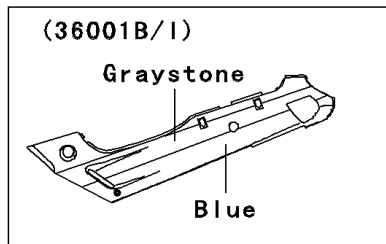

2002 NINJA® ZX™-6 PARTS DIAGRAM

Side Covers/Chain Cover

F2610

WOD

(36001/G)	C. P. Red
(36001A/H)	C. T. Blue
(36001D/K)	M. R. Red
(36001E/L)	P. M. Black
(36001F/M)	G. Silver

WOD

WOD

2002 NINJA® ZX™-6 PARTS LIST

Side Covers/Chain Cover

ITEM NAME	PART NUMBER	QUANTITY
SCREW-CSK-CROS,6X20 (Ref # 221)	221E0620	1
CASE-CHAIN (Ref # 36014)	36014-1187	1
HOOK-ASSY,TOOL BOX (Ref # 53045)	53045-1053	1
SCREW,5X14 (Ref # 92009)	92009-1653	1
SCREW,5X20,BLACK (Ref # 92009A)	92009-1656	1
WASHER,6.5X16X1 (Ref # 92022)	92022-1143	1
WASHER,NYLON,5.3X11.5X1.5 (Ref # 92022A)	92022-1521	1
GROMMET (Ref # 92071)	92071-056	1
DAMPER,ROPE HOOK (Ref # 92160)	92160-1042	1
SCREW,6X10 (Ref # 92172)	92172-0005	1
SCREW,6X20 (Ref # 92172A)	92172-0106	1
COVER-SIDE,LH,C.P.RED (Ref # 36001)	36001-1493-V9	1
COVER-SIDE,LH,BLUE/GRAYSTONE (Ref # 36001B)	36001-1493-245	1
COVER-SIDE,LH,SILVER/GRAYSTONE (Ref # 36001C)	36001-1493-246	1
COVER-SIDE,RH,C.P.RED (Ref # 36001G)	36001-1494-V9	1
COVER-SIDE,RH,BLUE/GRAYSTONE (Ref # 36001I)	36001-1494-245	1
COVER-SIDE,RH,SILVER/GRAYSTONE (Ref # 36001J)	36001-1494-246	1