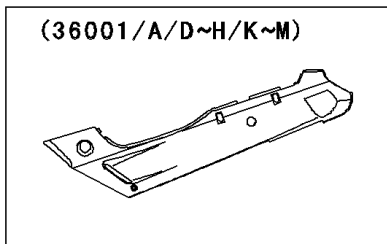

2002 NINJA® ZX™-6 PARTS DIAGRAM

Side Covers/Chain Cover

F2610

WOD

(36001/G)	C. P. Red
(36001A/H)	C. T. Blue
(36001D/K)	M. R. Red
(36001E/L)	P. M. Black
(36001F/M)	G. Silver

WOD

WOD

2002 NINJA® ZX™-6 PARTS LIST

Side Covers/Chain Cover

ITEM NAME	PART NUMBER	QUANTITY
SCREW-CSK-CROS,6X20 (Ref # 221)	221E0620	1
CASE-CHAIN (Ref # 36014)	36014-1187	1
HOOK-ASSY,TOOL BOX (Ref # 53045)	53045-1053	1
SCREW,5X14 (Ref # 92009)	92009-1653	1
SCREW,5X20,BLACK (Ref # 92009A)	92009-1656	1
WASHER,6.5X16X1 (Ref # 92022)	92022-1143	1
WASHER,NYLON,5.3X11.5X1.5 (Ref # 92022A)	92022-1521	1
GROMMET (Ref # 92071)	92071-056	1
DAMPER,ROPE HOOK (Ref # 92160)	92160-1042	1
SCREW,6X10 (Ref # 92172)	92172-0005	1
SCREW,6X20 (Ref # 92172A)	92172-0106	1
COVER-SIDE,LH,C.P.RED (Ref # 36001)	36001-1493-V9	1
COVER-SIDE,LH,BLUE/GRAYSTONE (Ref # 36001B)	36001-1493-245	1
COVER-SIDE,LH,SILVER/GRAYSTONE (Ref # 36001C)	36001-1493-246	1
COVER-SIDE,RH,C.P.RED (Ref # 36001G)	36001-1494-V9	1
COVER-SIDE,RH,BLUE/GRAYSTONE (Ref # 36001I)	36001-1494-245	1
COVER-SIDE,RH,SILVER/GRAYSTONE (Ref # 36001J)	36001-1494-246	1