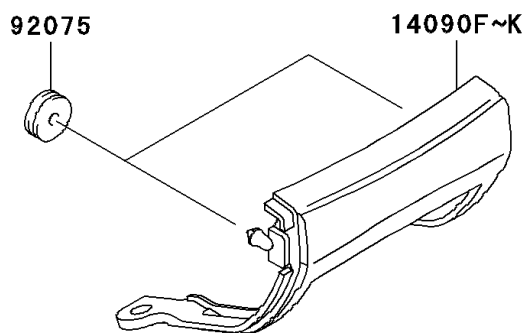

## 2002 NINJA® ZX™-6 PARTS DIAGRAM

Seat

F2510

## 2002 NINJA® ZX™-6 PARTS LIST

Seat

ITEM NAME	PART NUMBER	QUANTITY
BOLT-FLANGED (Ref # 130)	130J0612	1
HOOK,SEAT (Ref # 27012)	27012-1468	1
SEAT-ASSY,DUAL,BLACK (Ref # 53001)	53001-1689-MA	1
LEATHER,SEAT,BLACK (Ref # 53003)	53003-1270-MA	1
GROMMET (Ref # 92071)	92071-056	1
DAMPER (Ref # 92075)	92075-1629	1
COVER,TAIL,UPP,M.GRAYSTONE (Ref # 14090)	14090-1254-C4	1
COVER,TAIL,UPP.C.P.RED (Ref # 14090A)	14090-1254-V9	1
COVER,TAIL,LWR,M.GRAYSTONE (Ref # 14090F)	14090-1255-C4	1
COVER,TAIL,LWR,C.P.RED (Ref # 14090G)	14090-1255-V9	1