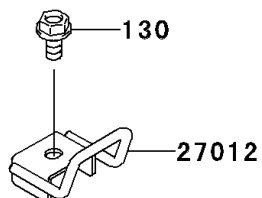

## 2002 NINJA® ZX™-6 PARTS DIAGRAM

Seat

F2510

## 2002 NINJA® ZX™-6 PARTS LIST

Seat

ITEM NAME	PART NUMBER	QUANTITY
BOLT-FLANGED (Ref # 130)	130J0612	1
HOOK,SEAT (Ref # 27012)	27012-1468	1
SEAT-ASSY,DUAL,BLACK (Ref # 53001)	53001-1689-MA	1
LEATHER,SEAT,BLACK (Ref # 53003)	53003-1270-MA	1
GROMMET (Ref # 92071)	92071-056	1
DAMPER (Ref # 92075)	92075-1629	1
COVER,TAIL,UPP,M.GRAYSTONE (Ref # 14090)	14090-1254-C4	1
COVER,TAIL,UPP.C.P.RED (Ref # 14090A)	14090-1254-V9	1
COVER,TAIL,LWR,M.GRAYSTONE (Ref # 14090F)	14090-1255-C4	1
COVER,TAIL,LWR,C.P.RED (Ref # 14090G)	14090-1255-V9	1