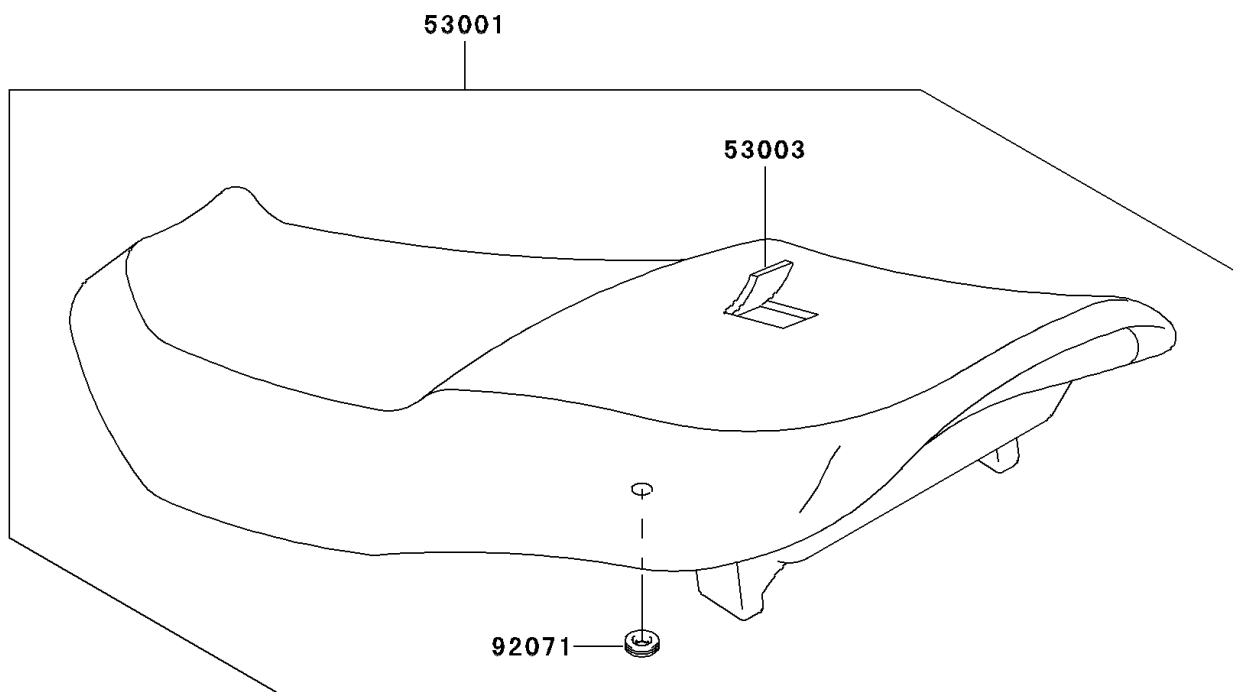

## 2002 NINJA® ZX™-6 PARTS DIAGRAM

Seat

F2510

## 2002 NINJA® ZX™-6 PARTS LIST

Seat

ITEM NAME	PART NUMBER	QUANTITY
BOLT-FLANGED (Ref # 130)	130J0612	1
HOOK,SEAT (Ref # 27012)	27012-1468	1
SEAT-ASSY,DUAL,BLACK (Ref # 53001)	53001-1689-MA	1
LEATHER,SEAT,BLACK (Ref # 53003)	53003-1270-MA	1
GROMMET (Ref # 92071)	92071-056	1
DAMPER (Ref # 92075)	92075-1629	1
COVER,TAIL,UPP,M.GRAYSTONE (Ref # 14090)	14090-1254-C4	1
COVER,TAIL,UPP.C.P.RED (Ref # 14090A)	14090-1254-V9	1
COVER,TAIL,LWR,M.GRAYSTONE (Ref # 14090F)	14090-1255-C4	1
COVER,TAIL,LWR,C.P.RED (Ref # 14090G)	14090-1255-V9	1