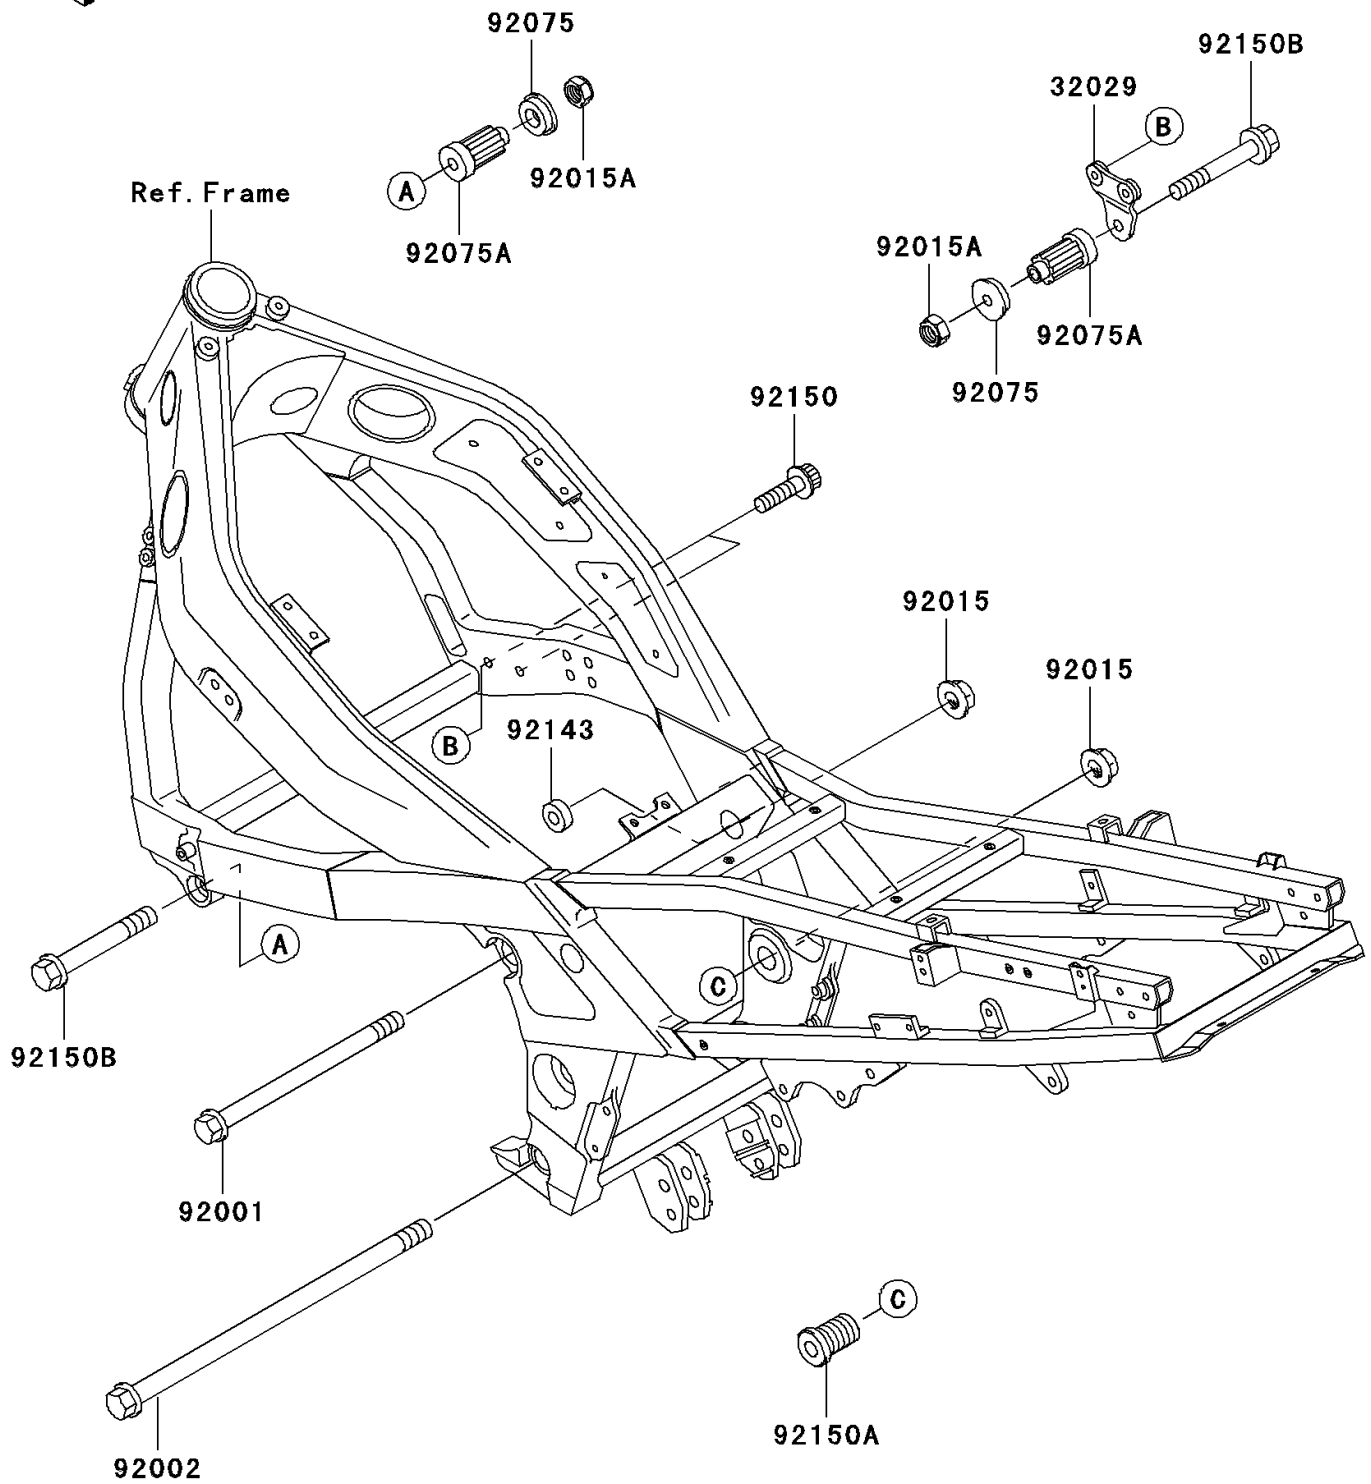

2002 NINJA® ZX™-6 PARTS DIAGRAM

Engine Mount

F2122

2002 NINJA® ZX™-6 PARTS LIST

Engine Mount

ITEM NAME	PART NUMBER	QUANTITY
BRACKET-ENGINE,FR,RH (Ref # 32029)	32029-1888	1
BOLT,FLANGED,10X145 (Ref # 92001)	92001-1835	1
BOLT,FLANGED,10X220 (Ref # 92002)	92002-1197	1
NUT,FLANGED,10MM (Ref # 92015)	92015-1180	1
NUT,LOCK,10MM,BLACK (Ref # 92015A)	92015-1189	1
DAMPER,ENGINE MOUNT,SIDE (Ref # 92075)	92075-1274	1
DAMPER,ENGINE MOUNT,MAIN (Ref # 92075A)	92075-1739	1
COLLAR,ENGINE MOUNT (Ref # 92143)	92143-1664	1
BOLT,SOCKET,8X20 (Ref # 92150)	92150-1155	1
BOLT,20X30 (Ref # 92150A)	92150-1264	1
BOLT,FLANGED,10X87 (Ref # 92150B)	92150-1804	1