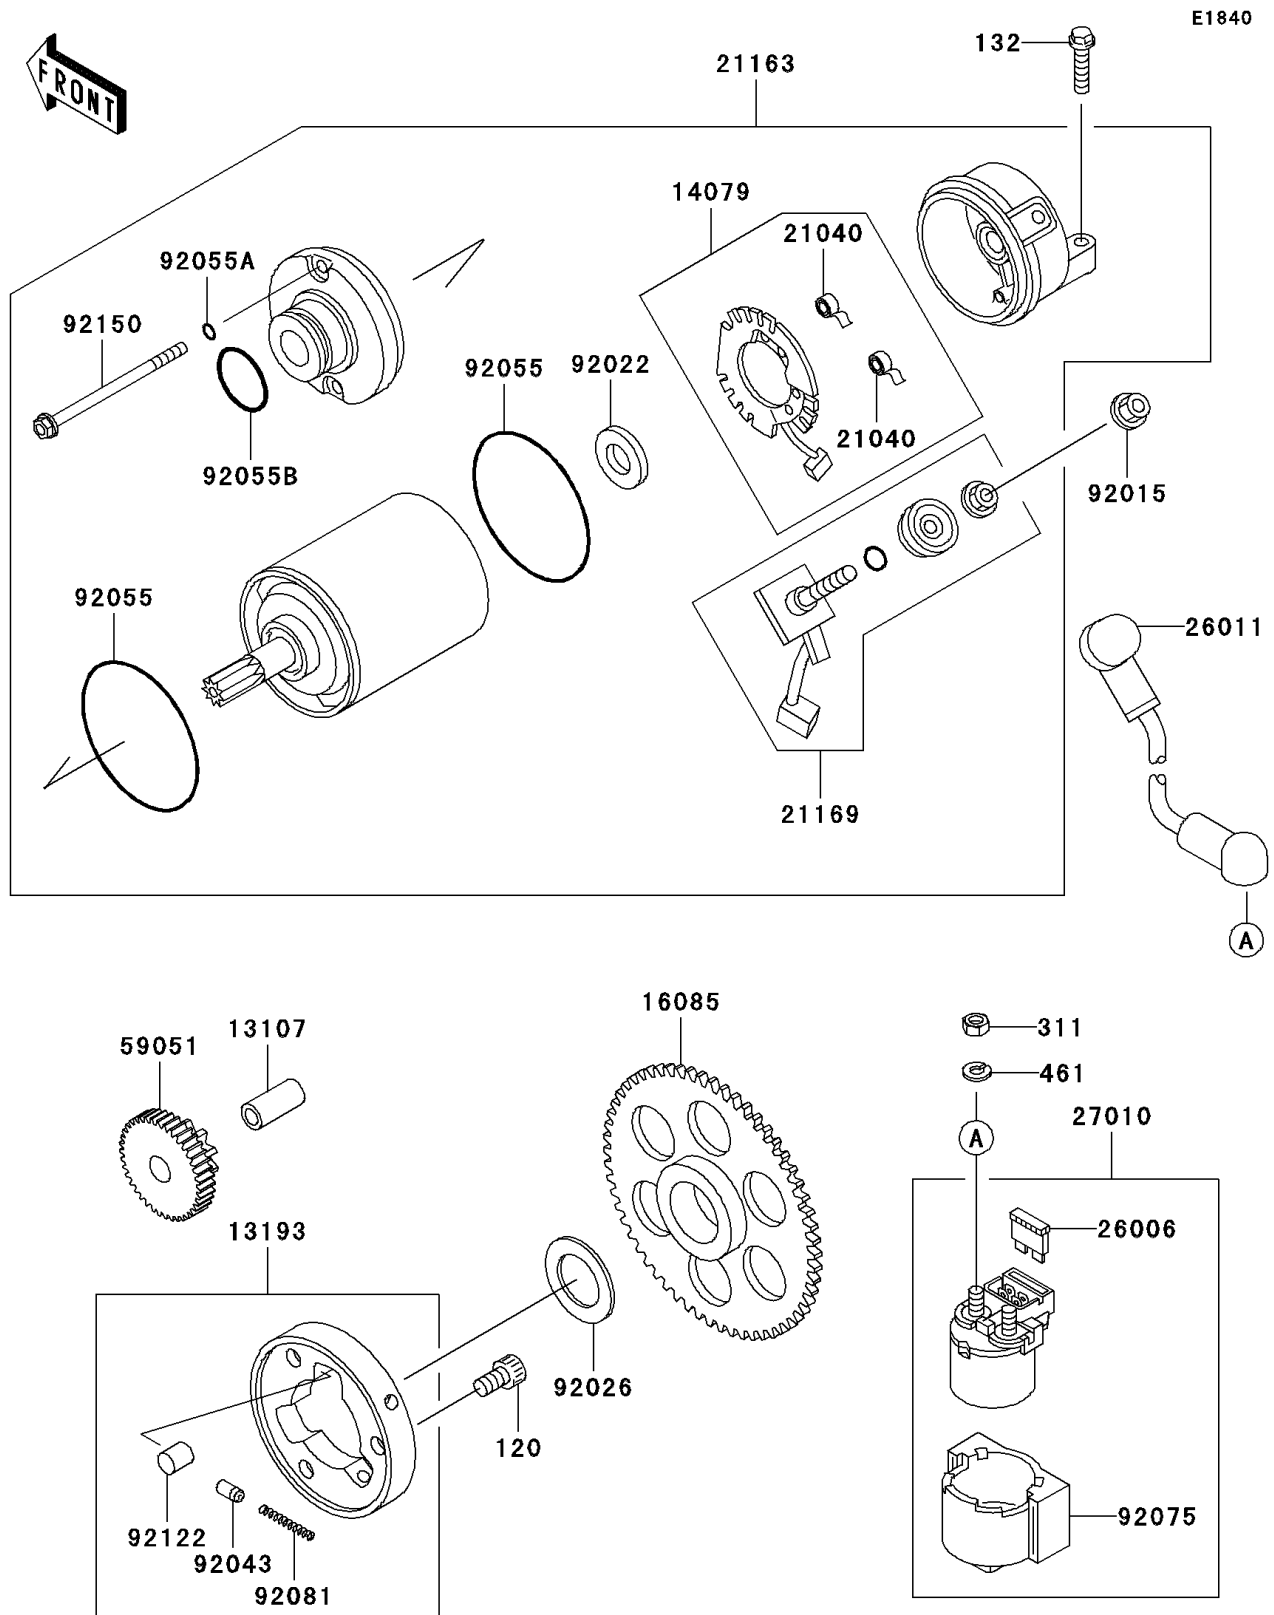

## 2002 NINJA® ZX™-6 PARTS DIAGRAM

Starter Motor

## 2002 NINJA® ZX™-6 PARTS LIST

Starter Motor

ITEM NAME	PART NUMBER	QUANTITY
BOLT-SOCKET,8X14 (Ref # 120)	120P0814	1
BOLT-FLANGED-SMALL,6X25 (Ref # 132)	132H0625	1
NUT-HEX (Ref # 311)	311H0600	1
WASHER-SPRING (Ref # 461)	461L0600	1
SHAFT,7.8X12X26.5 (Ref # 13107)	13107-1176	1
CLUTCH-ASSY-ONEWAY (Ref # 13193)	13193-1002	1
HOLDER-ASSY,STARTER (Ref # 14079)	14079-0009	1
GEAR,ONEWAY CLUTCH (Ref # 16085)	16085-1224	1
SPRING-BRUSH (Ref # 21040)	21040-0001	1
STARTER-ELECTRIC (Ref # 21163)	21163-0014	1
TERMINAL,STARTER (Ref # 21169)	21169-1058	1
FUSE,30A-G (Ref # 26006)	26006-1006	1
WIRE-LEAD,STARTER MOTOR (Ref # 26011)	26011-1576	1
SWITCH,MAGNETIC (Ref # 27010)	27010-1213	1
GEAR-SPUR,IDLE (Ref # 59051)	59051-1232	1
NUT (Ref # 92015)	92015-1623	1
WASHER (Ref # 92022)	92022-2200	1
SPACER,25.5X38X1.0 (Ref # 92026)	92026-1536	1
PIN (Ref # 92043)	92043-132	1
RING-O,62MM (Ref # 92055)	92055-1260	1
RING-O,4.5MM (Ref # 92055A)	92055-1261	1
RING-O,24.4MM (Ref # 92055B)	92055-1262	1
DAMPER,MAGNETIC SWITCH (Ref # 92075)	92075-1863	1
SPRING,COIL (Ref # 92081)	92081-159	1
ROLLER (Ref # 92122)	92122-006	1
BOLT (Ref # 92150)	92150-1237	1