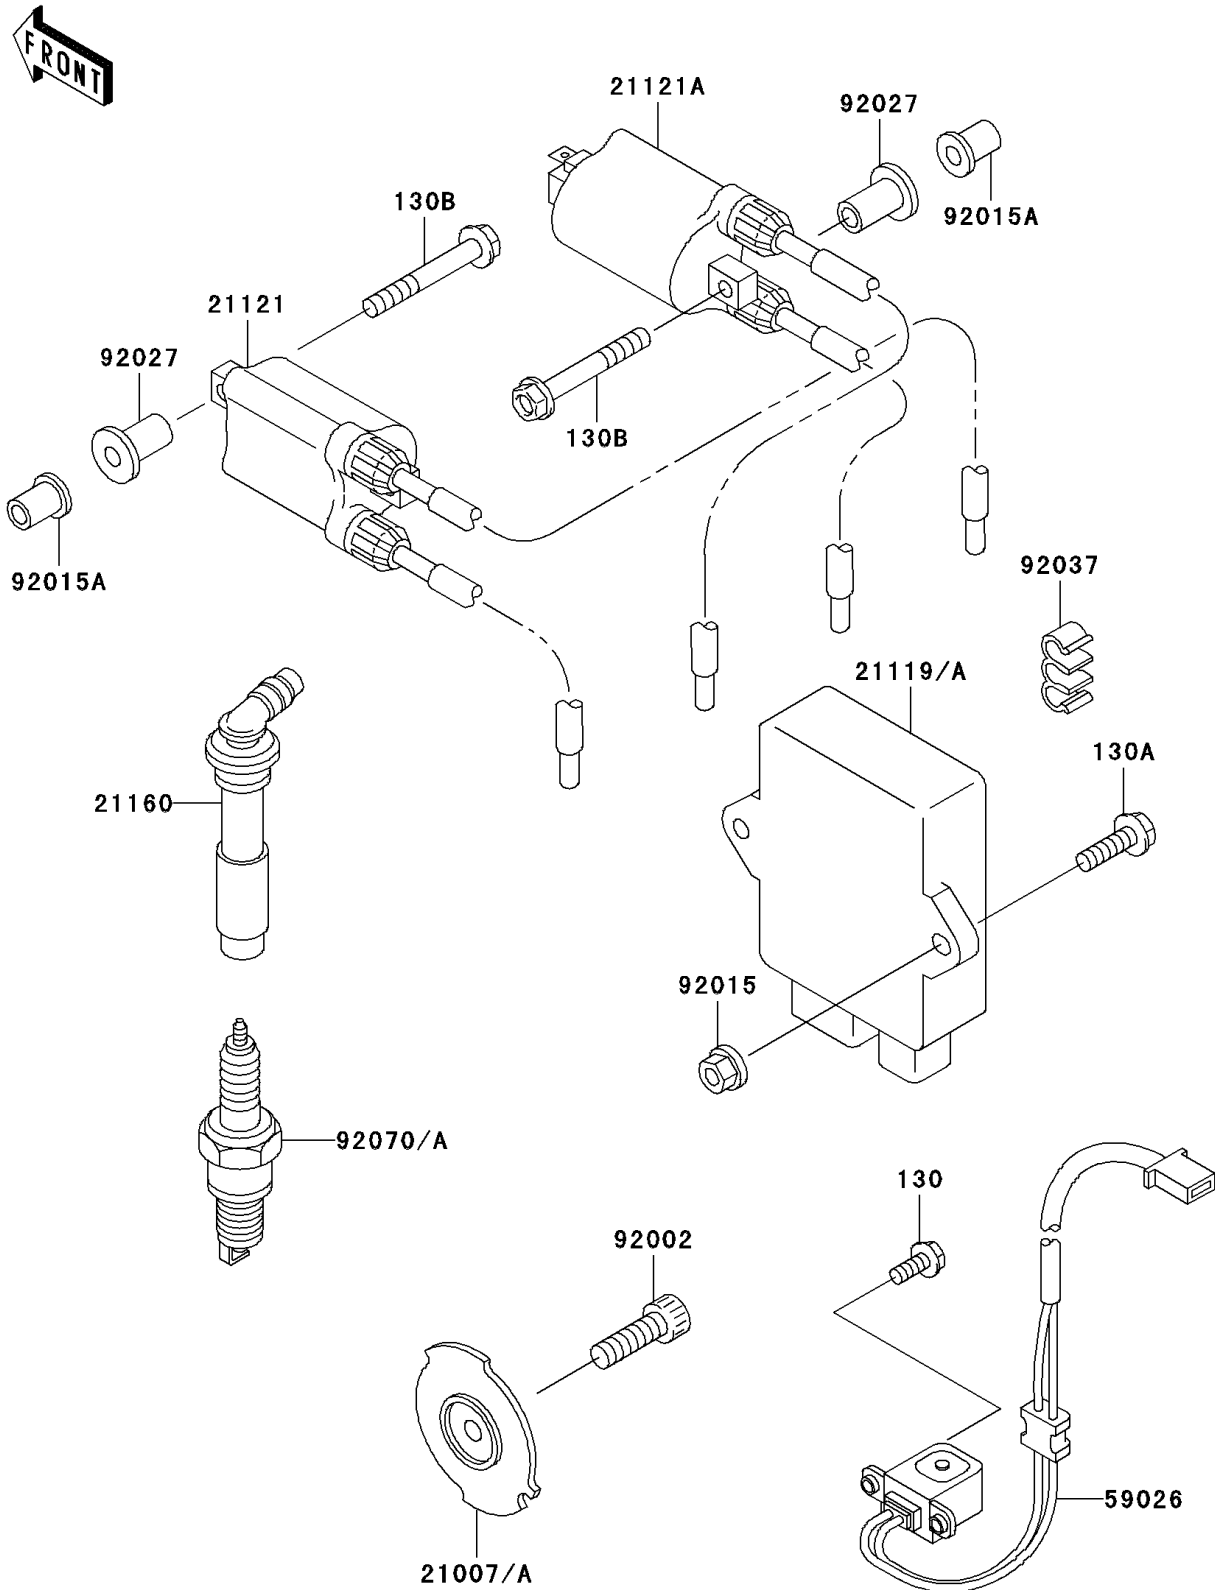

## 2002 NINJA® ZX™-6 PARTS DIAGRAM

Ignition System

E1830

## 2002 NINJA® ZX™-6 PARTS LIST

### Ignition System

ITEM NAME	PART NUMBER	QUANTITY
BOLT-FLANGED (Ref # 130)	130G0512	1
BOLT-FLANGED (Ref # 130A)	130J0620	1
BOLT-FLANGED,6X45,BLACK (Ref # 130B)	130J0645	1
COIL-IGNITION,#1&#4 (Ref # 21121)	21121-1227	1
COIL-IGNITION,#2&#3 (Ref # 21121A)	21121-1228	1
CAP-ASSY-PLUG (Ref # 21160)	21160-1081	1
COIL-PULSING (Ref # 59026)	59026-1100	1
BOLT,SOCKET,8X25 (Ref # 92002)	92002-1442	1
NUT,6MM (Ref # 92015)	92015-1094	1
NUT (Ref # 92015A)	92015-1700	1
COLLAR,L=21 (Ref # 92027)	92027-195	1
CLAMP,CABLE (Ref # 92037)	92037-1697	1
PLUG-SPARK,U27ESR-N(ND) (Ref # 92070)		1
PLUG-SPARK,CR9E(NGK) (Ref # 92070A)	92070-1266	1
ROTOR,PULSING (Ref # 21007)	21007-1205	1
ROTOR,PULSING (Ref # 21007A)	21007-1258	1
IGNITER (Ref # 21119)	21119-1364	1
IGNITER (Ref # 21119A)	21119-1387	1