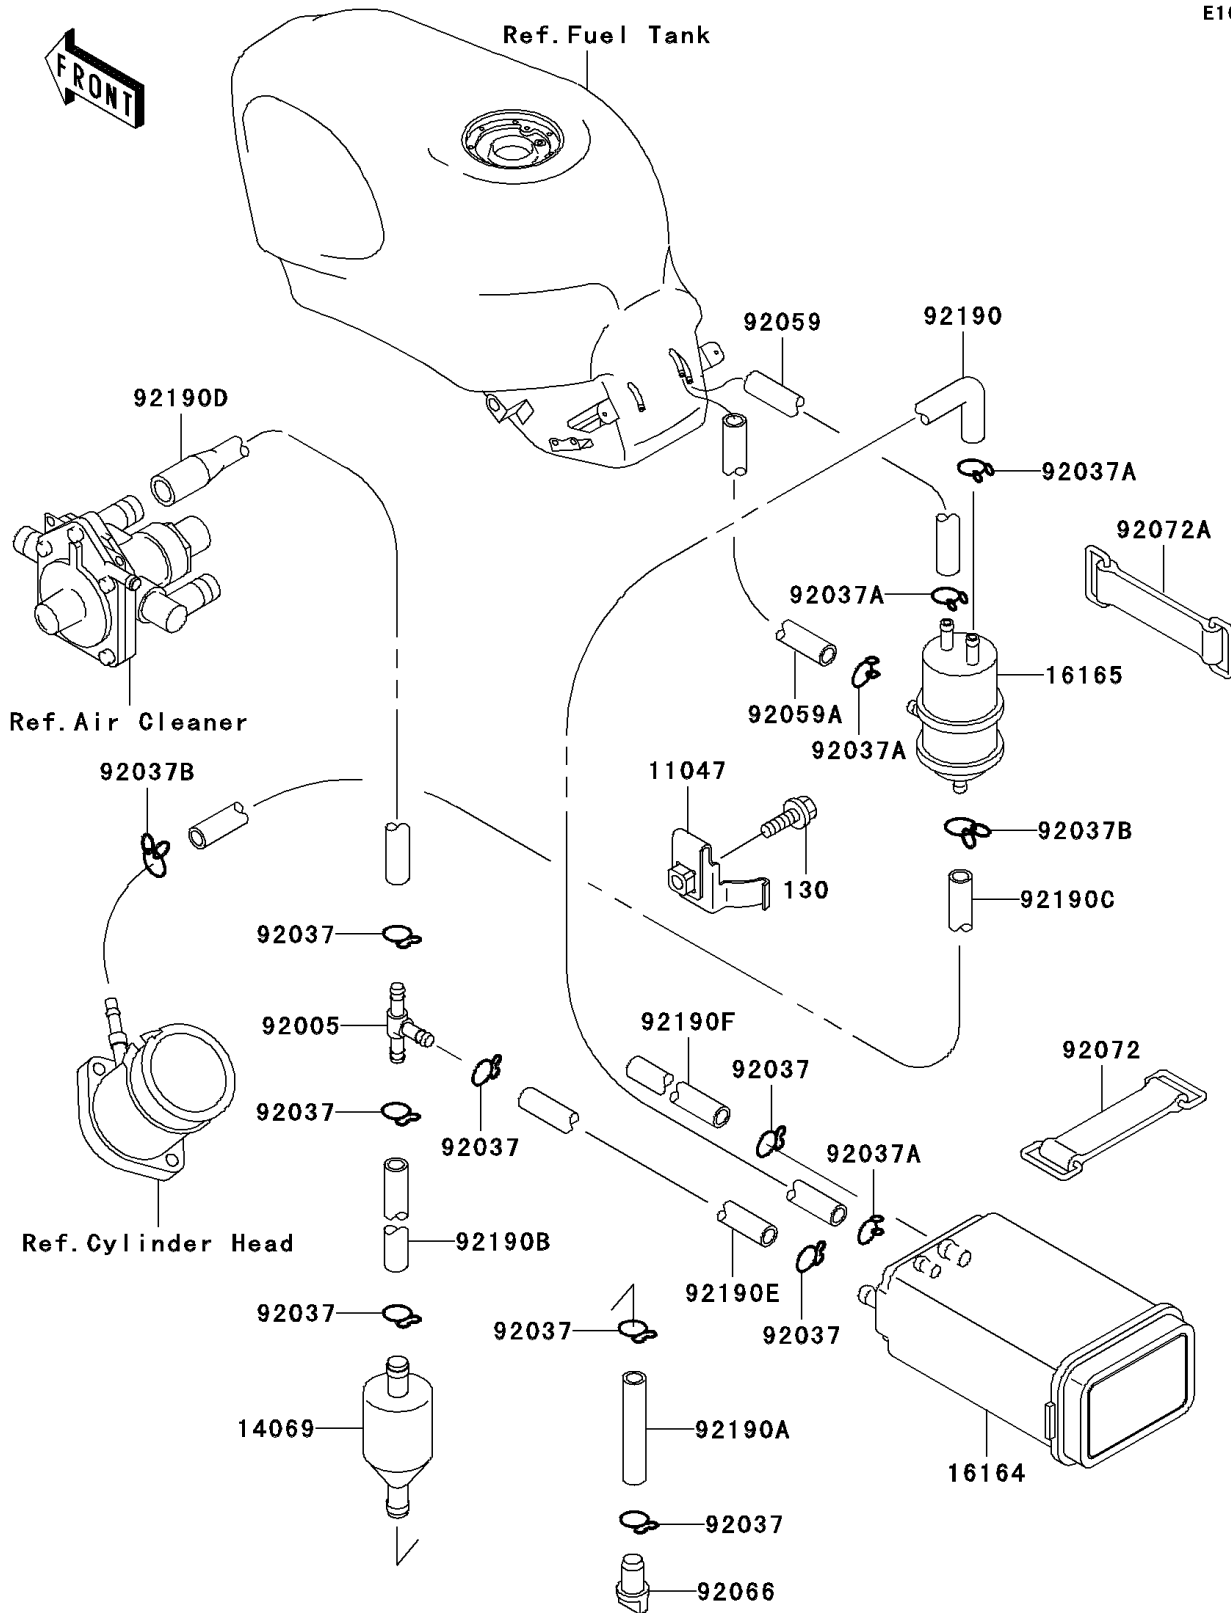

2002 NINJA® ZX™-6 PARTS DIAGRAM

Fuel Evaporative System(E10-E12)

E1650

2002 NINJA® ZX™-6 PARTS LIST

Fuel Evaporative System(E10-E12)

ITEM NAME	PART NUMBER	QUANTITY
BOLT-FLANGED (Ref # 130)	130J0612	1
BRACKET,CANISTER (Ref # 11047)	11047-1990	1
BREATHER (Ref # 14069)	14069-1051	1
CANISTER (Ref # 16164)	16164-1052	1
SEPARATOR (Ref # 16165)	16165-1001	1
FITTING,T-TYPE (Ref # 92005)	92005-1119	1
CLAMP,HOSE (Ref # 92037)	92037-1104	1
CLAMP,TUBE (Ref # 92037A)	92037-147	1
CLAMP (Ref # 92037B)	92037-1712	1
TUBE,5X10X170,BLUE (Ref # 92059)	92059-1496	1
TUBE,5X10X230,RED (Ref # 92059A)	92059-1497	1
PLUG,DRAIN (Ref # 92066)	92066-1211	1
BAND,L=142.1 (Ref # 92072)	92072-006	1
BAND,L=50 (Ref # 92072A)	92072-1419	1
TUBE,5X10X690,BLUE (Ref # 92190)	92190-1099	1
TUBE,7X12X45 (Ref # 92190A)	92190-1200	1
TUBE,7X12X160 (Ref # 92190B)	92190-1201	1
TUBE,4X9X651,WHITE (Ref # 92190C)	92190-1440	1
TUBE,L=569,YELLOW (Ref # 92190D)	92190-1441	1
TUBE,7X12X700,YELLOW (Ref # 92190E)	92190-1442	1
TUBE,7X12X1250,GREEN (Ref # 92190F)	92190-1443	1