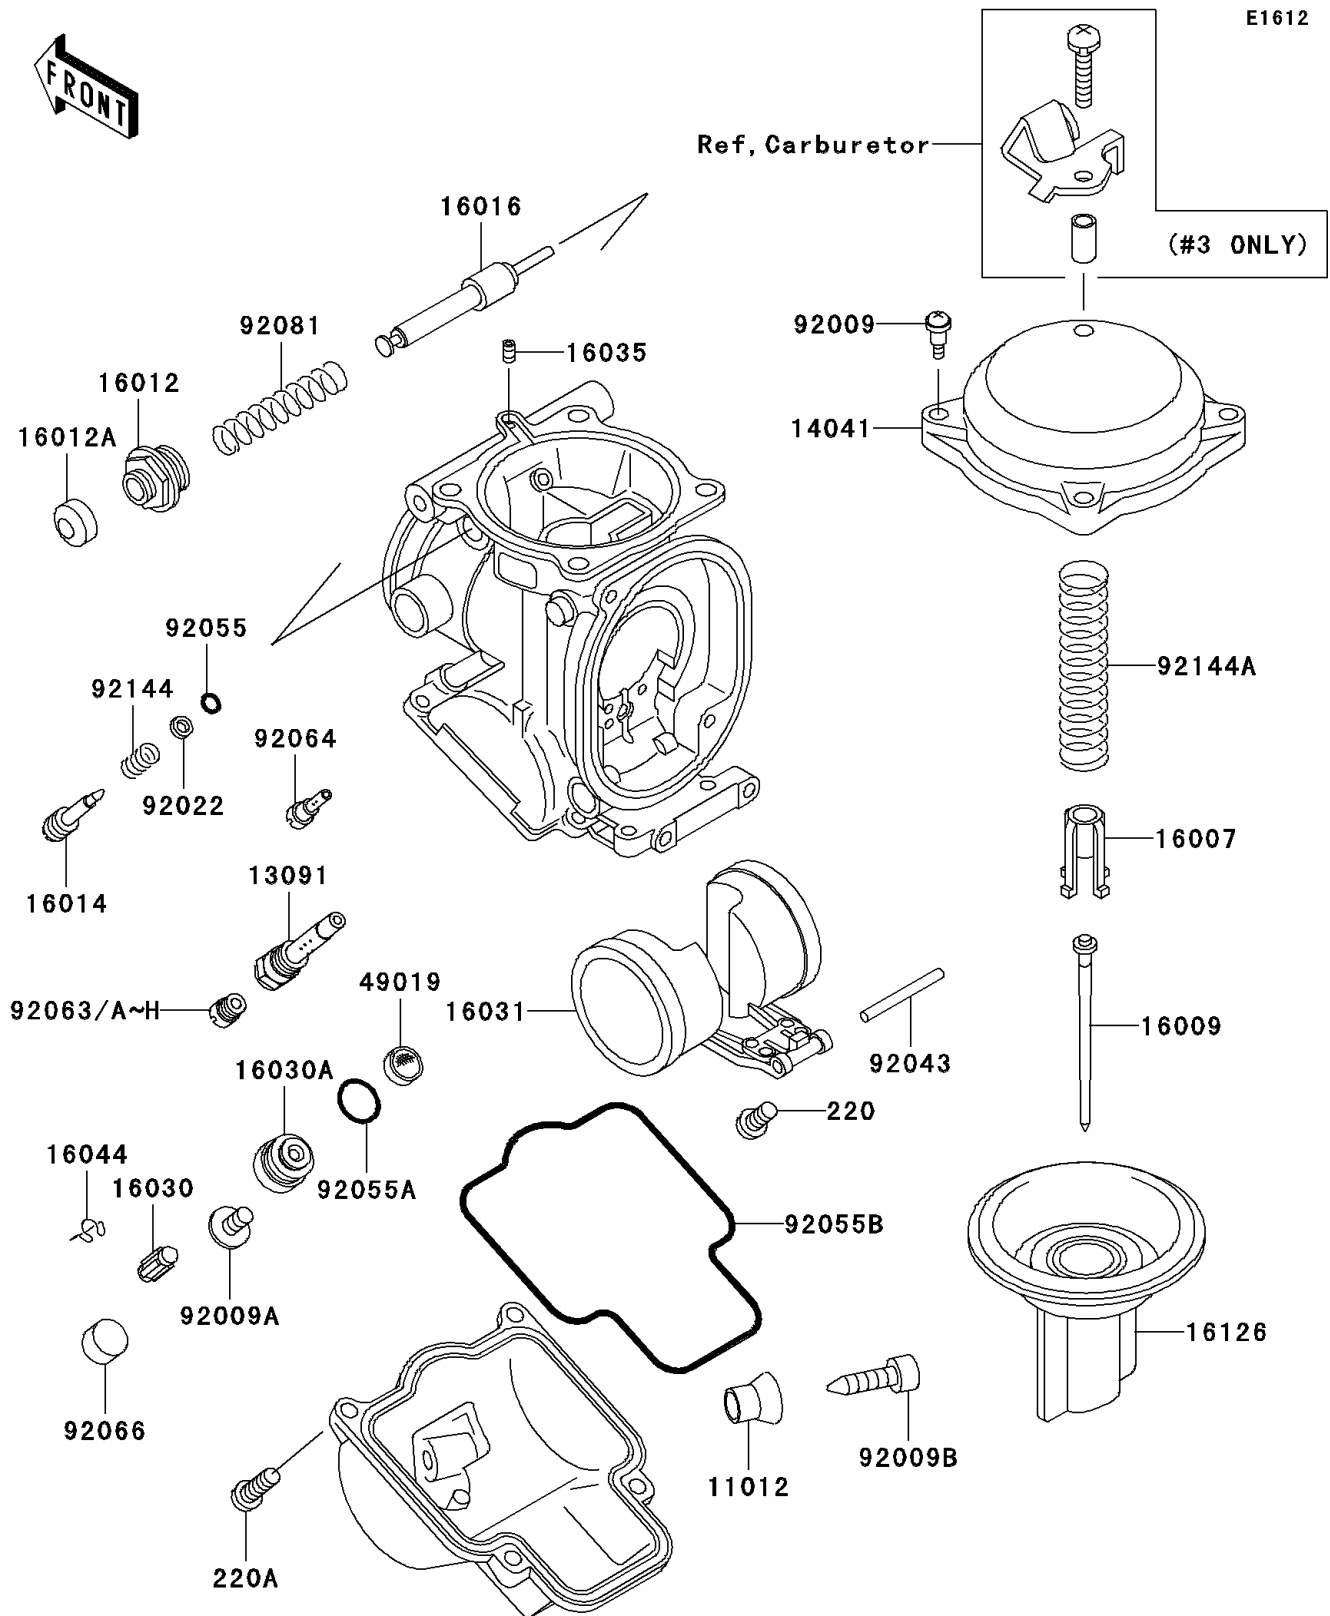

## 2002 NINJA® ZX™-6 PARTS DIAGRAM

Carburetor Parts

## 2002 NINJA® ZX™-6 PARTS LIST

### Carburetor Parts

ITEM NAME	PART NUMBER	QUANTITY
CAP,DRAIN SCREW (Ref # 11012)	11012-1675	1
HOLDER,NEEDLE JET (Ref # 13091)	13091-1847	1
CAP-CHAMBER,MIXING (Ref # 14041)	14041-1091	1
SEAT-SPRING,VALVE (Ref # 16007)	16007-1117	1
NEEDLE-JET,N23K (Ref # 16009)	16009-1795	1
CAP-STARTER PLUNGER (Ref # 16012)	16012-1051	1
CAP-STARTER PLUNGER (Ref # 16012A)	16012-1052	1
SCREW-PILOT AIR (Ref # 16014)	16014-1064	1
PLUNGER,STARTER (Ref # 16016)	16016-1061	1
VALVE-FLOAT (Ref # 16030)	16030-1007	1
SEAT-VALVE,FLOAT (Ref # 16030A)	16030-1072	1
FLOAT (Ref # 16031)	16031-1070	1
JET-AIR,LEAK (Ref # 16035)	16035-1055	1
CLAMP,FLOAT VALVE (Ref # 16044)	16044-007	1
VALVE,VACUUM (Ref # 16126)	16126-1253	1
FILTER-FUEL,STRAINER (Ref # 49019)	49019-3707	1
SCREW,4X4.4 (Ref # 92009)	92009-1549	1
SCREW,4X8 (Ref # 92009A)	92009-1550	1
SCREW,DRAIN,M6X0.75 (Ref # 92009B)	92009-1551	1
WASHER,PLAIN (Ref # 92022)	92022-1003	1
PIN,FLOAT (Ref # 92043)	92043-1207	1
RING-O,PILOT ADJUST (Ref # 92055)	92055-1002	1
RING-O,VALVE SEAT (Ref # 92055A)	92055-1425	1
RING-O,FLOAT CHAMBER (Ref # 92055B)	92055-1426	1
JET-MAIN,#135 (Ref # 92063C)	92063-1014	2
JET-MAIN,#138 (Ref # 92063D)	92063-1015	1
SCREW-PAN-CROS (Ref # 220)	220D0408	1
SCREW-PAN-CROS (Ref # 220A)	220D0414	1
JET-PILOT,#35 (Ref # 92064)	92064-1101	1

## 2002 NINJA® ZX™-6 PARTS LIST

Carburetor Parts

ITEM NAME	PART NUMBER	QUANTITY
PLUG,PILOT AIR SCREW,6.9X2 (Ref # 92066)	92066-1051	1
SPRING,STARTER PLUNGER (Ref # 92081)	92081-1761	1
SPRING,PILOT AIR SCREW (Ref # 92144)	92144-1349	1
SPRING,VACUUM VALVE (Ref # 92144A)	92144-1538	1
JET-MAIN,#140 (Ref # 92063)	92063-1013	2
JET-MAIN,#142 (Ref # 92063E)	92063-1016	1
JET-MAIN,#145 (Ref # 92063F)	92063-1017	1
JET-MAIN,#130 (Ref # 92063G)	92063-1075	1
JET-MAIN,#132 (Ref # 92063H)	92063-1076	1