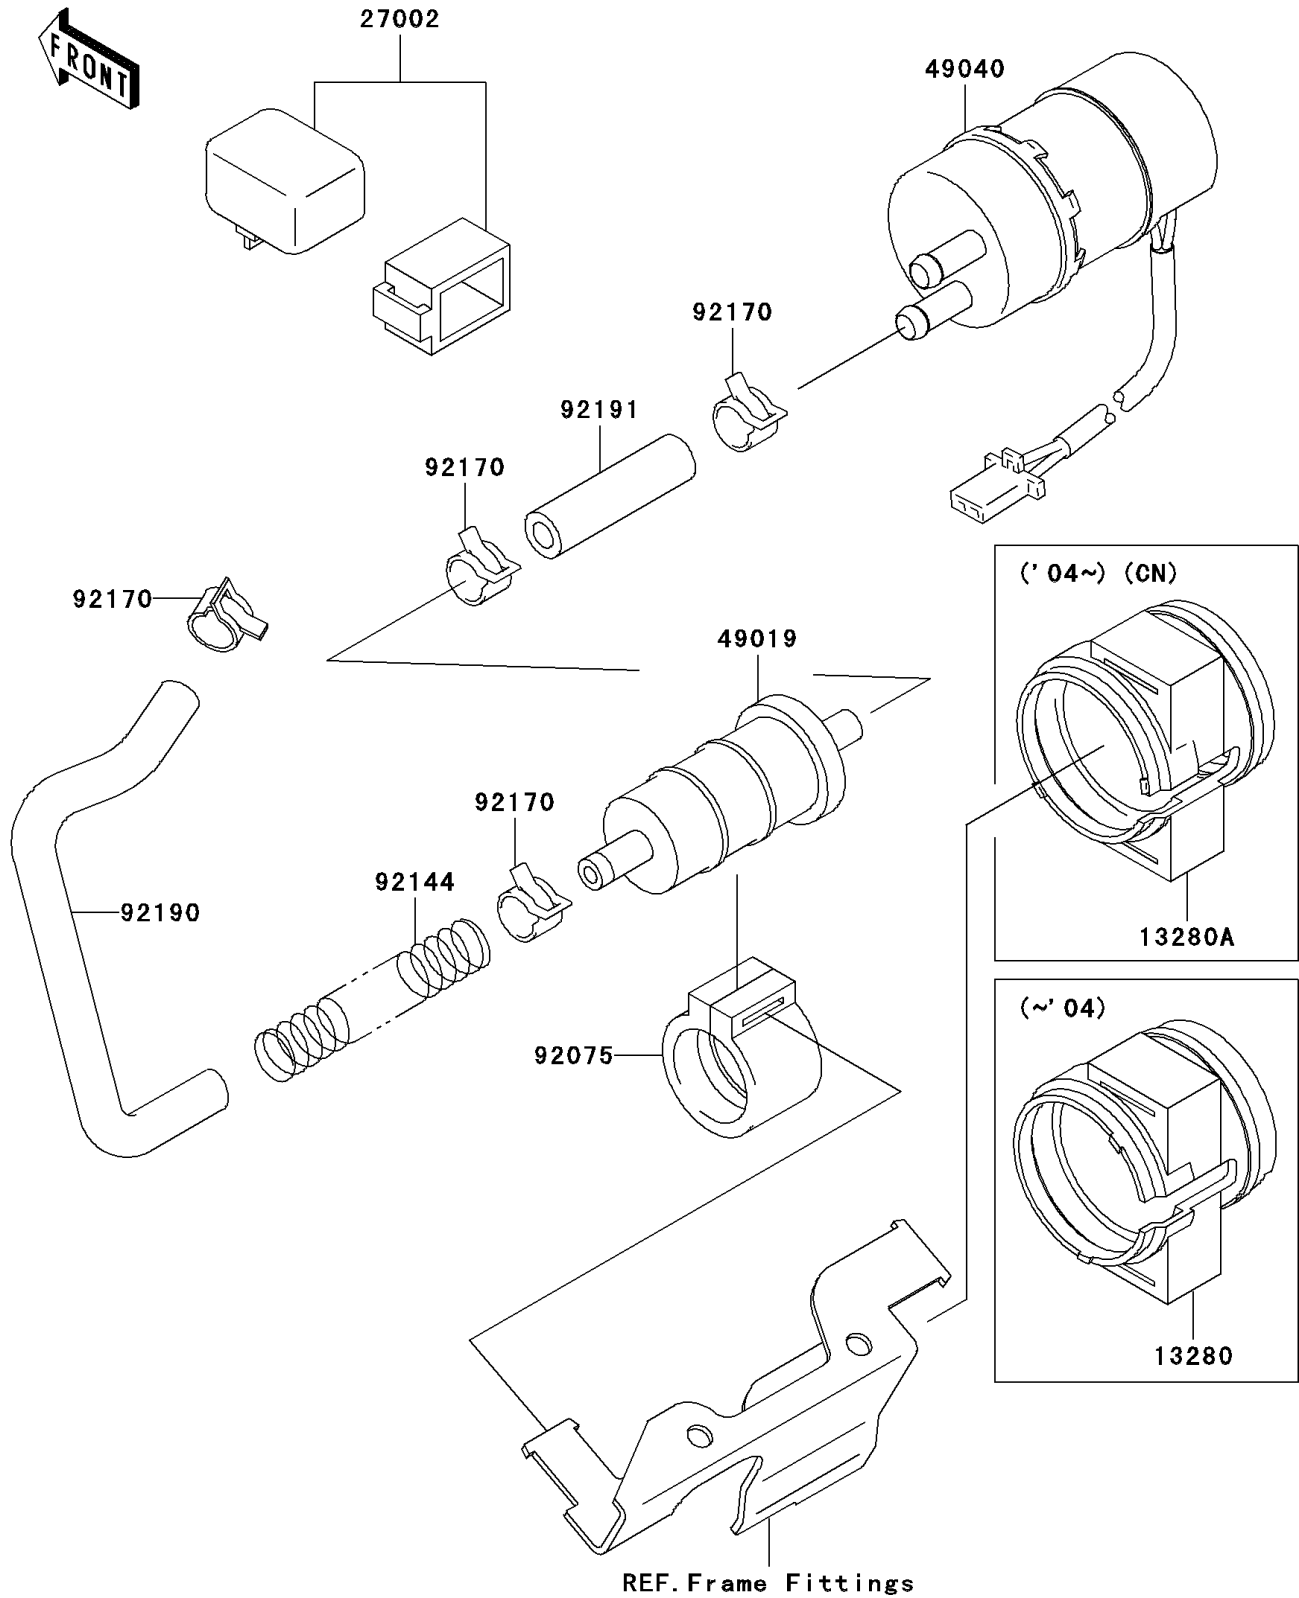

2002 NINJA® ZX™-6 PARTS DIAGRAM

Fuel Pump

E1520

2002 NINJA® ZX™-6 PARTS LIST

Fuel Pump

ITEM NAME	PART NUMBER	QUANTITY
HOLDER,PUMP MOUNT (Ref # 13280)	13280-0009	1
RELAY-ASSY (Ref # 27002)	27002-1065	1
FILTER-FUEL (Ref # 49019)	49019-1055	1
PUMP-FUEL (Ref # 49040)	49040-0003	1
DAMPER,FUEL FILTER (Ref # 92075)	92075-1853	1
SPRING,TUBE (Ref # 92144)	92144-1821	1
CLAMP (Ref # 92170)	92170-1492	1
TUBE,TAP-FILTER (Ref # 92190)	92190-1332	1
TUBE,7.3X10X44 (Ref # 92191)	92191-1720	1