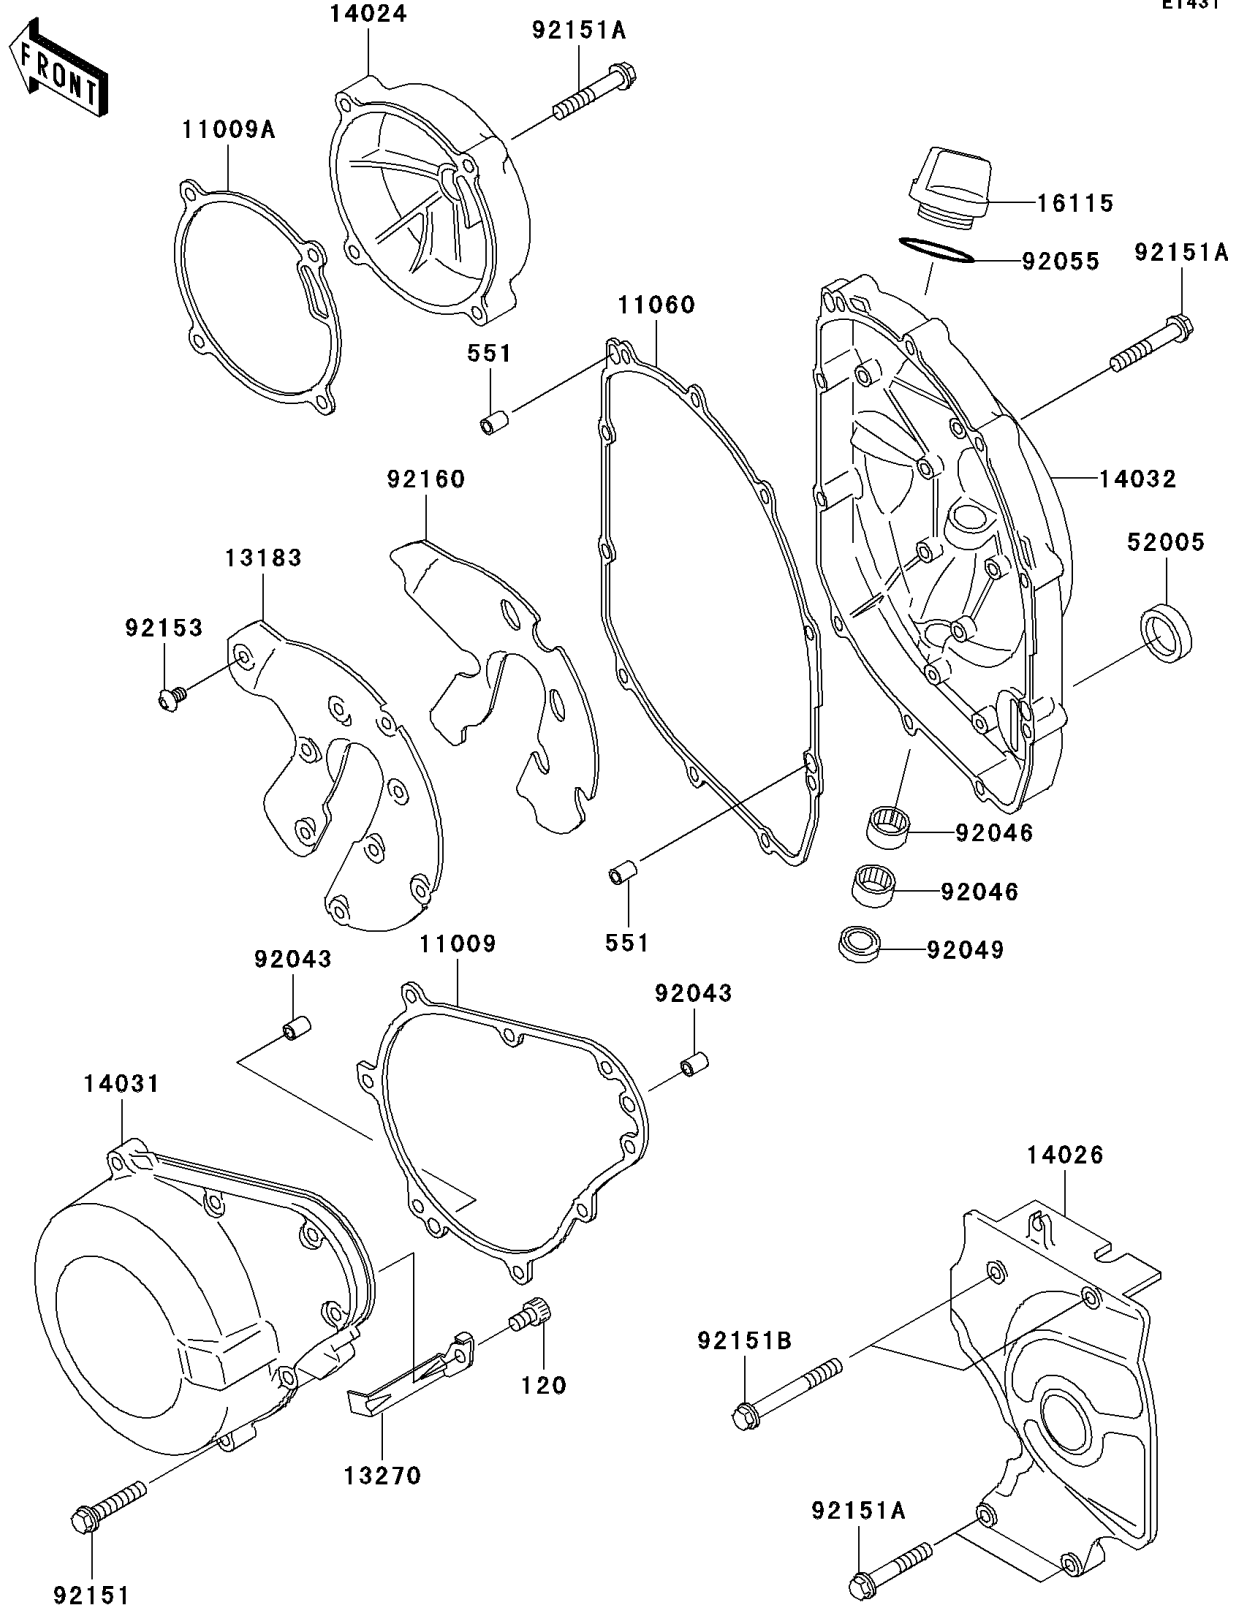

2002 NINJA® ZX™-6 PARTS DIAGRAM

Engine Cover(s)

E1431

2002 NINJA® ZX™-6 PARTS LIST

Engine Cover(s)

ITEM NAME	PART NUMBER	QUANTITY
BOLT-SOCKET,6X10 (Ref # 120)	120P0610	1
PIN-DOWEL,8X14 (Ref # 551)	551A0814	1
GASKET,GENERATOR COVER (Ref # 11009)	11009-1868	1
GASKET,PULSING COVER (Ref # 11009A)	11009-1869	1
GASKET,CLUTCH COVER (Ref # 11060)	11060-1639	1
PLATE (Ref # 13183)	13183-1532	1
PLATE,LEAD WIRE (Ref # 13270)	13270-1475	1
COVER,PULSING (Ref # 14024)	14024-1881	1
COVER-CHAIN (Ref # 14026)	14026-1216	1
COVER-GENERATOR (Ref # 14031)	14031-1247	1
COVER-CLUTCH (Ref # 14032)	14032-1388	1
CAP-OIL FILLER (Ref # 16115)	16115-1009	1
GAUGE,OIL LEVEL (Ref # 52005)	52005-1057	1
PIN,6.2X8X14 (Ref # 92043)	92043-1263	1
BEARING-NEEDLE,HK1210 (Ref # 92046)	92046-1010	1
SEAL-OIL,TB12205.5 (Ref # 92049)	92049-1271	1
RING-O,31.7X2.4 (Ref # 92055)	92055-049	1
BOLT,6X30 (Ref # 92151)	92151-1873	1
BOLT,6X35 (Ref # 92151A)	92151-1874	1
BOLT,6X50 (Ref # 92151B)	92151-1875	1
BOLT,5X8 (Ref # 92153)	92153-0636	1
DAMPER (Ref # 92160)	92160-1195	1