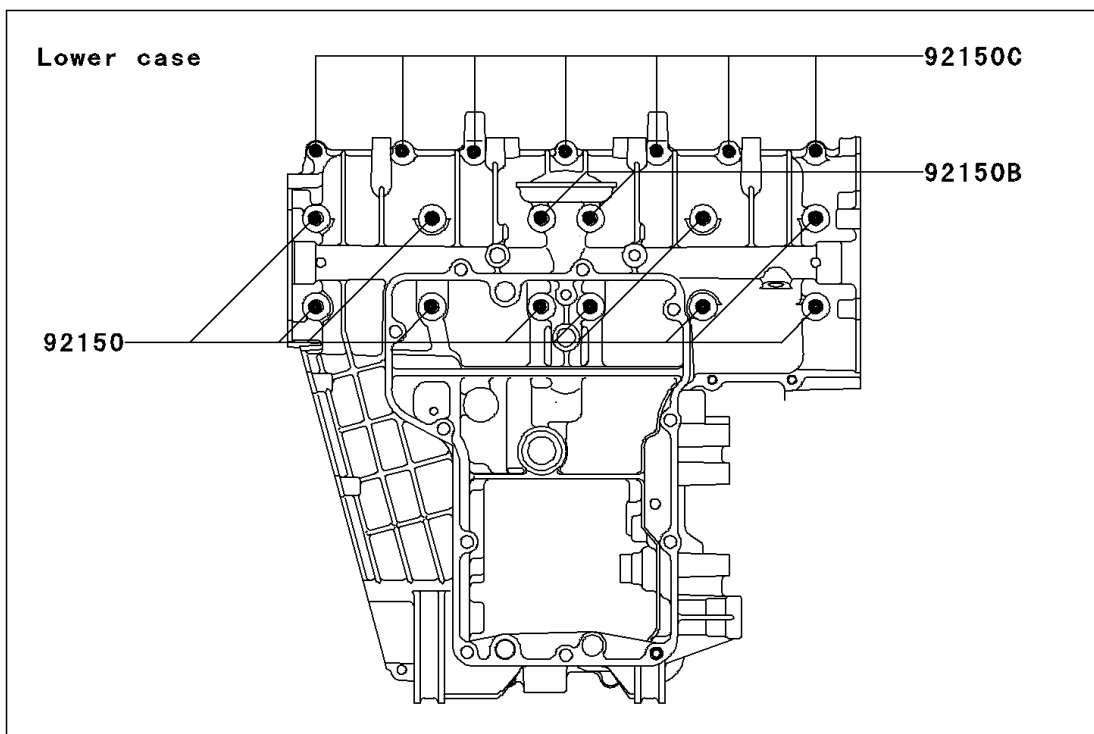

2002 NINJA® ZX™-6 PARTS DIAGRAM

Crankcase Bolt Pattern

E1412

2002 NINJA® ZX™-6 PARTS LIST

Crankcase Bolt Pattern

ITEM NAME	PART NUMBER	QUANTITY
BOLT-FLANGED (Ref # 130)	130Z0675	1
BOLT-FLANGED (Ref # 130A)	130Z0870	1
BOLT-FLANGED (Ref # 130B)	130Z0895	1
BOLT,8X90 (Ref # 92150)	92150-1163	1
BOLT,6X30 (Ref # 92150A)	92150-1300	1
BOLT,8X120 (Ref # 92150B)	92150-1424	1
BOLT,6X35 (Ref # 92150C)	92150-1547	1
BOLT,6X60 (Ref # 92150D)	92150-1548	1
BOLT,6X90 (Ref # 92150E)	92150-1622	1
BOLT,6X45 (Ref # 92151)	92151-1465	1