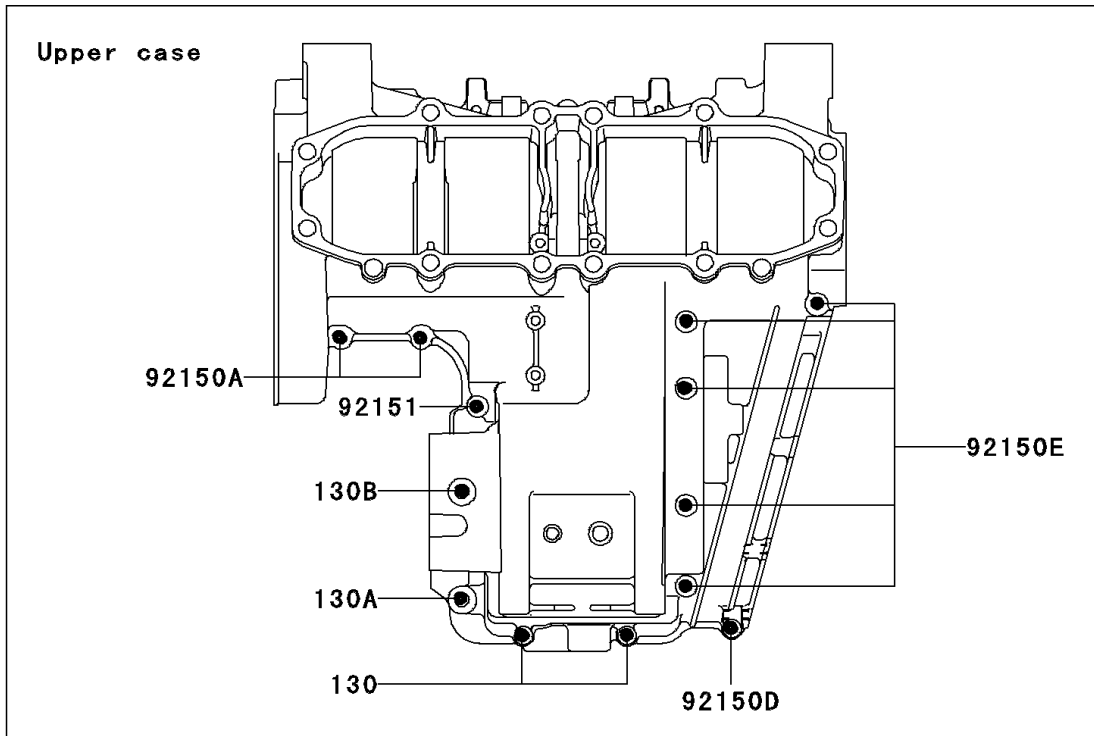

2002 NINJA® ZX™-6 PARTS DIAGRAM

Crankcase Bolt Pattern

E1412

2002 NINJA® ZX™-6 PARTS LIST

Crankcase Bolt Pattern

ITEM NAME	PART NUMBER	QUANTITY
BOLT-FLANGED (Ref # 130)	130Z0675	1
BOLT-FLANGED (Ref # 130A)	130Z0870	1
BOLT-FLANGED (Ref # 130B)	130Z0895	1
BOLT,8X90 (Ref # 92150)	92150-1163	1
BOLT,6X30 (Ref # 92150A)	92150-1300	1
BOLT,8X120 (Ref # 92150B)	92150-1424	1
BOLT,6X35 (Ref # 92150C)	92150-1547	1
BOLT,6X60 (Ref # 92150D)	92150-1548	1
BOLT,6X90 (Ref # 92150E)	92150-1622	1
BOLT,6X45 (Ref # 92151)	92151-1465	1