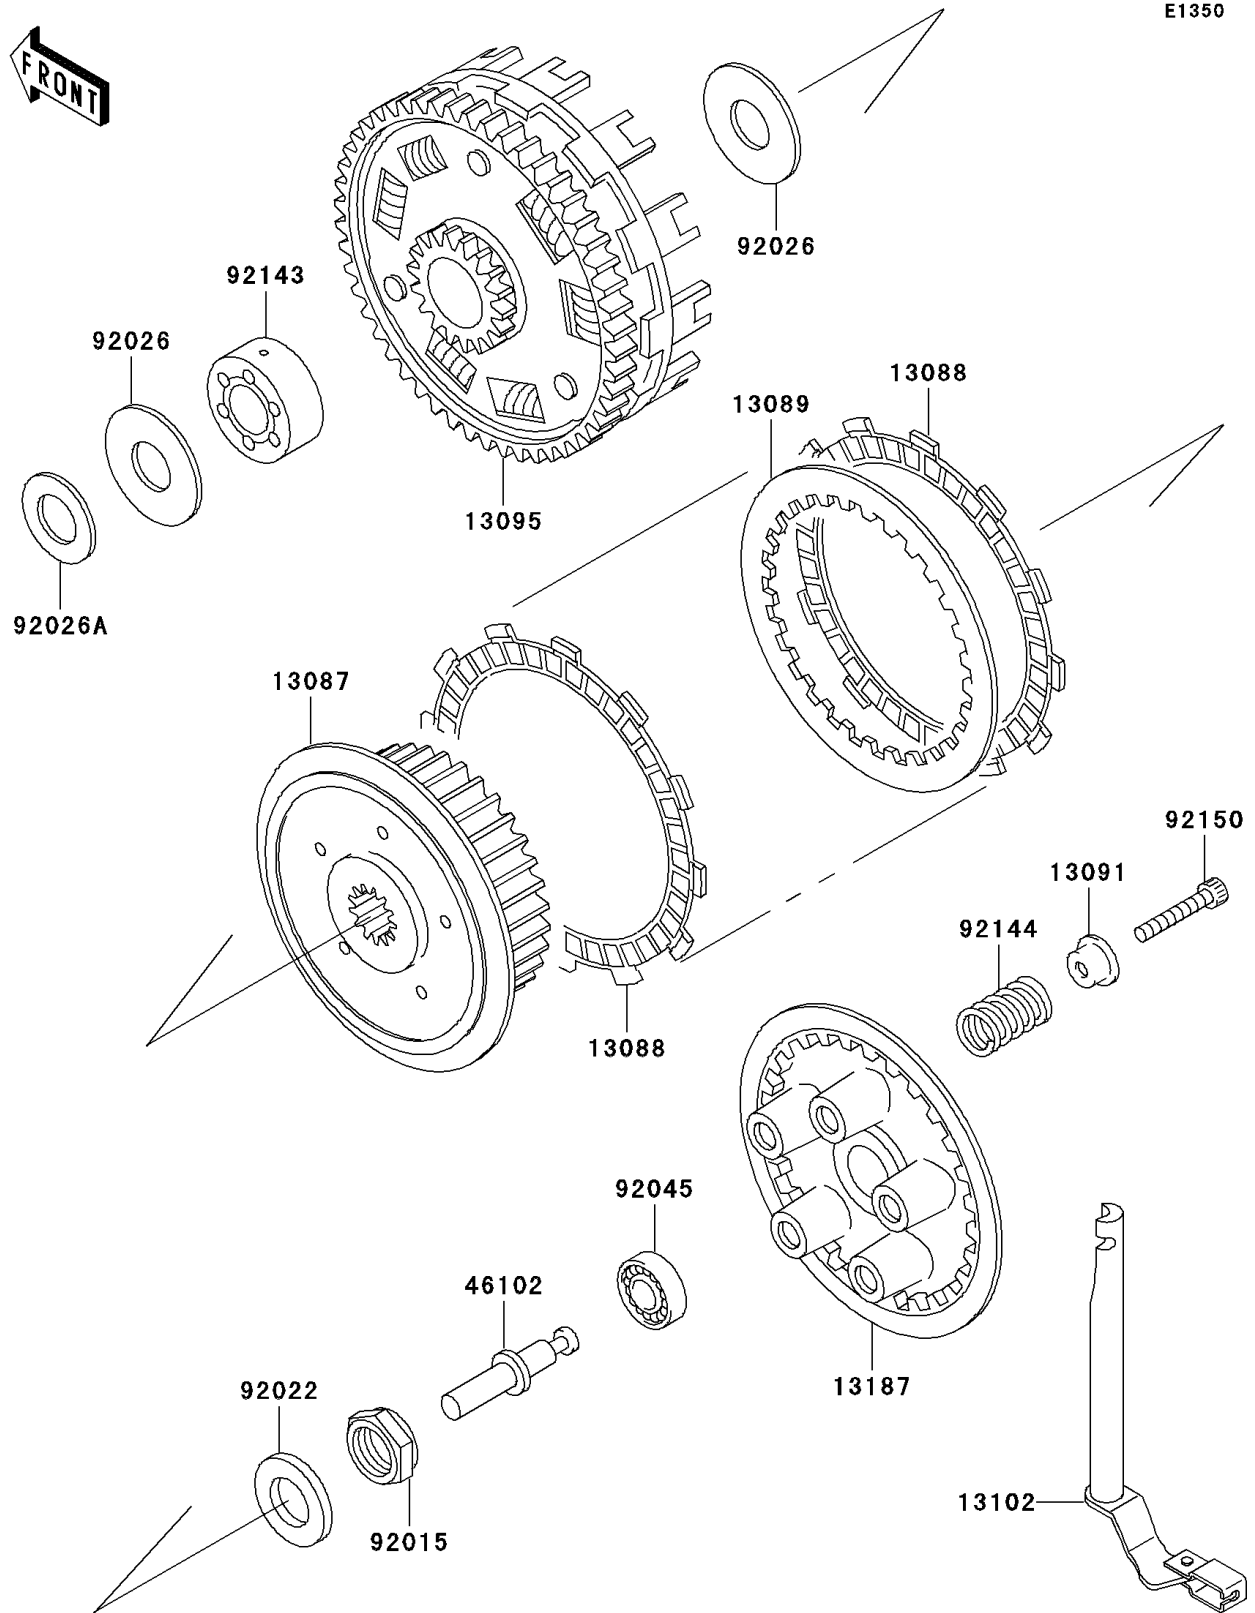

2002 NINJA® ZX™-6 PARTS DIAGRAM

Clutch

2002 NINJA® ZX™-6 PARTS LIST

Clutch

ITEM NAME	PART NUMBER	QUANTITY
HUB-CLUTCH (Ref # 13087)	13087-042	1
PLATE-FRICTION (Ref # 13088)	13088-1087	1
PLATE-CLUTCH,T=2.3 (Ref # 13089)	13089-1004	1
HOLDER,CLUTCH SPRING (Ref # 13091)	13091-1840	1
HOUSING-COMP-CLUTCH (Ref # 13095)	13095-1304	1
RELEASE-COMP-CLUTCH (Ref # 13102)	13102-1156	1
PLATE-CLUTCH OPERATING (Ref # 13187)	13187-1006	1
ROD,CLUTCH (Ref # 46102)	46102-1030	1
NUT,20MM (Ref # 92015)	92015-1555	1
WASHER (Ref # 92022)	92022-1868	1
SPACER,25X66X2.0 (Ref # 92026)	92026-1383	1
SPACER,25.5X38X1.0 (Ref # 92026A)	92026-1536	1
BEARING-BALL,6001C3ML01 (Ref # 92045)	92045-1235	1
COLLAR (Ref # 92143)	92143-1387	1
SPRING,CLUTCH (Ref # 92144)	92144-1731	1
BOLT,SOCKET,6X35 (Ref # 92150)	92150-1713	1