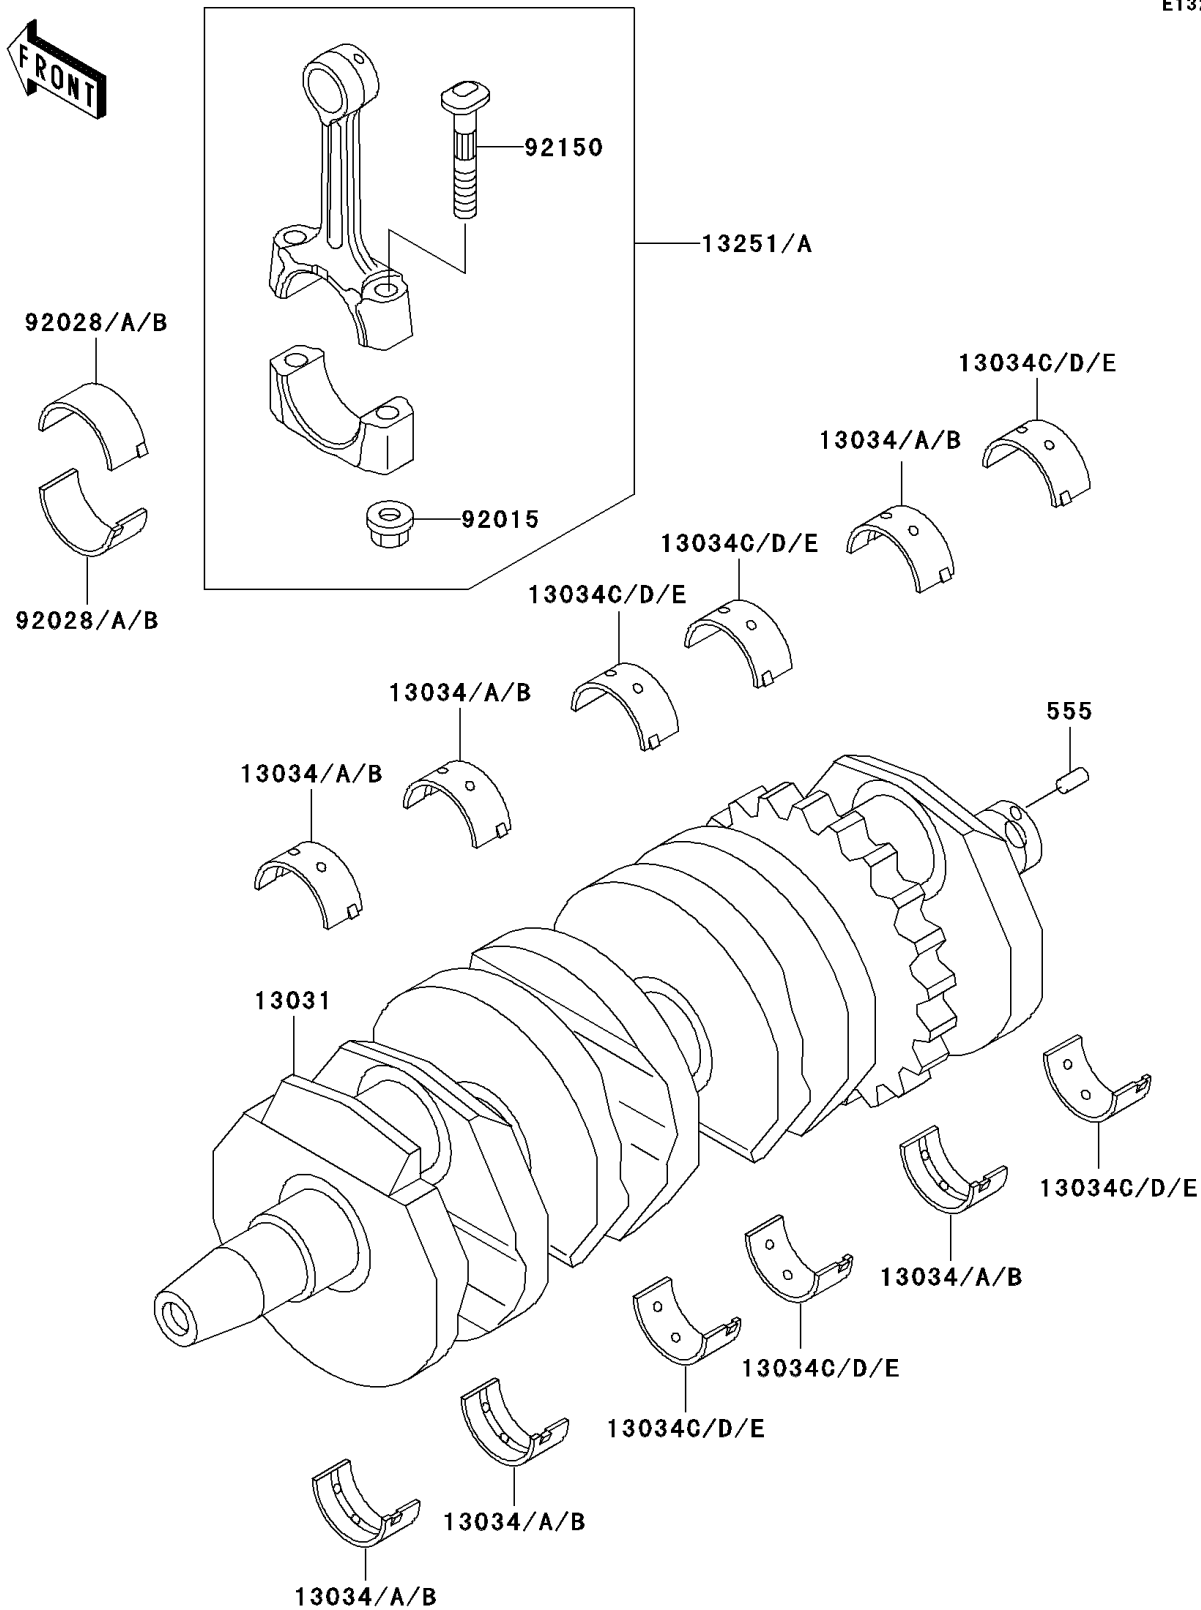

2002 NINJA® ZX™-6 PARTS DIAGRAM

Crankshaft

E1321

2002 NINJA® ZX™-6 PARTS LIST

Crankshaft

ITEM NAME	PART NUMBER	QUANTITY
PIN-SPRING,4X8 (Ref # 555)	555A0408	1
CRANKSHAFT-COMP (Ref # 13031)	13031-1397	1
METAL,CRANKSHAFT,BROWN (Ref # 13034)	13034-1016	1
METAL,CRANKSHAFT,BLACK (Ref # 13034A)	13034-1017	1
METAL,CRANKSHAFT,BLUE (Ref # 13034B)	13034-1018	1
BUSHING,CRANKSHAFT,BLUE (Ref # 13034C)	13034-1064	1
BUSHING,CRANKSHAFT,BLACK (Ref # 13034D)	13034-1065	1
BUSHING,CRANKSHAFT,BROWN (Ref # 13034E)	13034-1066	1
ROD-ASSY-CONNECTING,I (Ref # 13251)	13251-1100-II	1
ROD-ASSY-CONNECTING,J (Ref # 13251A)	13251-1100-JJ	1
NUT,CONNECTING ROD,7MM (Ref # 92015)	92015-1527	1
BUSHING,CONNECTING ROD,BLACK (Ref # 92028)	92028-1493	1
BUSHING,CONNECTING ROD,BROWN (Ref # 92028A)	92028-1494	1
BUSHING,CONNECTING ROD,P (Ref # 92028B)	92028-1709	1
BOLT,CONNECTING ROD,7MM (Ref # 92150)	92150-1683	1