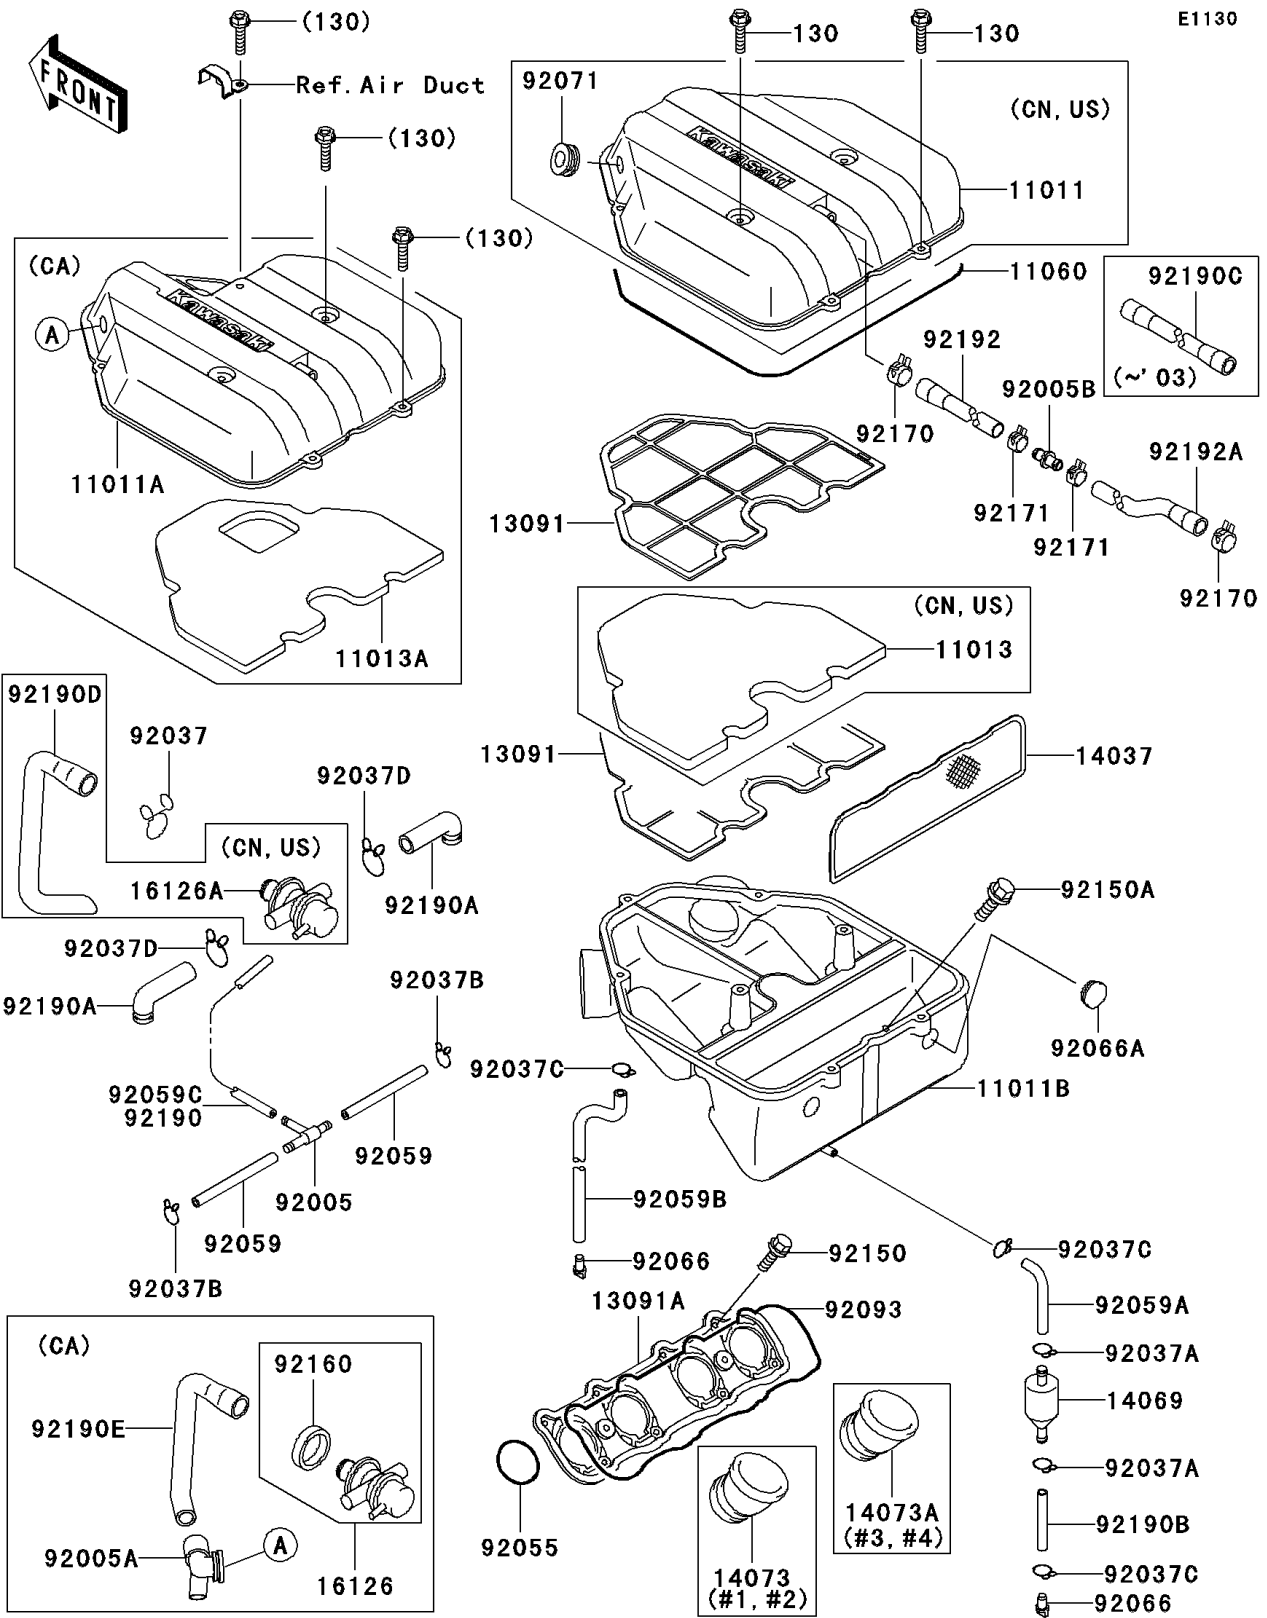

2002 NINJA® ZX™-6 PARTS DIAGRAM

Air Cleaner

E1130

2002 NINJA® ZX™-6 PARTS LIST

Air Cleaner

ITEM NAME	PART NUMBER	QUANTITY
CASE-AIR FILTER,LWR (Ref # 11011B)	11011-1633	1
GASKET,AIR FILTER CASE (Ref # 11060)	11060-1317	1
HOLDER,ELEMENT (Ref # 13091)	13091-1815	1
HOLDER,DUCT (Ref # 13091A)	13091-1816	1
SCREEN,AIR FILTER (Ref # 14037)	14037-1165	1
BREATHER (Ref # 14069)	14069-1051	1
DUCT,CARBURETOR,#1 (Ref # 14073)	14073-1562	1
DUCT,CARBURETOR,#3 (Ref # 14073A)	14073-1563	1
FITTING,TUBE,T-TYPE (Ref # 92005)	92005-1017	1
CLAMP,TUBE (Ref # 92037)	92037-1076	1
CLAMP,FUEL TUBE (Ref # 92037A)	92037-1271	1
CLAMP (Ref # 92037B)	92037-1712	1
CLAMP,TUBE (Ref # 92037C)	92037-1972	1
CLAMP,TUBE (Ref # 92037D)	92037-213	1
RING-O,67.7X3.1 (Ref # 92055)	92055-1434	1
TUBE,4X9X80 (Ref # 92059)	92059-1365	1
TUBE,7X12X230 (Ref # 92059A)	92059-1750	1
TUBE,7X12X435,GREEN (Ref # 92059B)	92059-1761	1
PLUG,DRAIN (Ref # 92066)	92066-1211	1
PLUG (Ref # 92066A)	92066-1389	1
SEAL,DUCT HOLDER (Ref # 92093)	92093-1346	1
BOLT,5X12 (Ref # 92150)	92150-1661	1
BOLT-FLANGED,6X25 (Ref # 130)	130H0625	1
BOLT,6X20 (Ref # 92150A)	92150-1662	1
CLAMP (Ref # 92170)	92170-1060	1
TUBE,AIR SWITCH VALVE (Ref # 92190A)	92190-1168	1
TUBE,7X12X45 (Ref # 92190B)	92190-1200	1
TUBE,BREATHER (Ref # 92190C)	92190-1346	1
CASE-AIR FILTER,UPP (Ref # 11011)	11011-1395	1

2002 NINJA® ZX™-6 PARTS LIST

Air Cleaner

ITEM NAME	PART NUMBER	QUANTITY
CASE-AIR FILTER,UPP (Ref # 11011A)	11011-1412	1
ELEMENT-AIR FILTER (Ref # 11013)	11013-1226	1
ELEMENT-AIR FILTER (Ref # 11013A)	11013-1230	1
VALVE,AIR SWITCH (Ref # 16126)	16126-1144	1
VALVE,AIR SWITCH (Ref # 16126A)	16126-1277	1
FITTING,CANISTER (Ref # 92005A)	92005-1253	1
TUBE,4X9X136 (Ref # 92059C)	92059-1956	1
GROMMET,AIR FILTER (Ref # 92071)	92071-1028	1
DAMPER,VALVE (Ref # 92160)	92160-1454	1
TUBE,4X9X220 (Ref # 92190)	92190-1091	1
TUBE,VALVE-AIR FILTER (Ref # 92190D)	92190-1416	1
TUBE,AIR SWITCH-FITTING (Ref # 92190E)	92190-1435	1