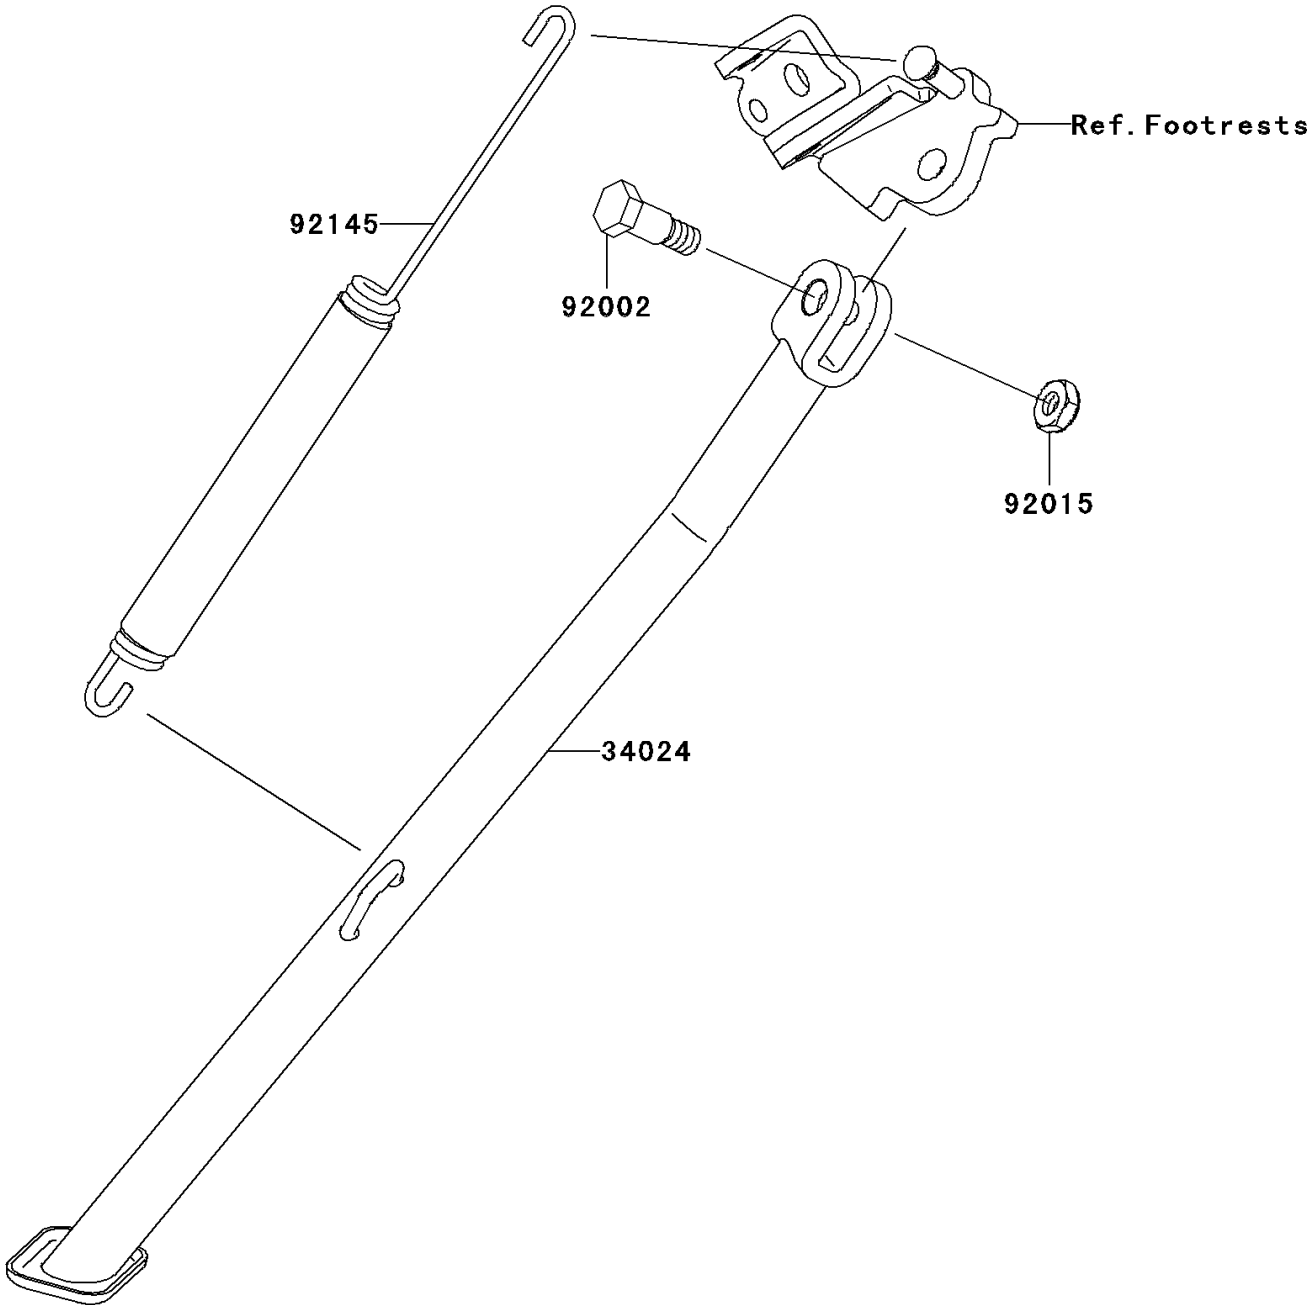

2008 KLX™450R PARTS DIAGRAM

Stand(s)

F2190

2008 KLX™450R PARTS LIST

Stand(s)

ITEM NAME	PART NUMBER	QUANTITY
STAND-SIDE,P.SILVER (Ref # 34024)	34024-0036-458	1
BOLT,SIDE STAND (Ref # 92002)	92002-1813	1
NUT,LOCK,10MM,BLACK (Ref # 92015)	92015-1188	1
SPRING,SIDE STAND (Ref # 92145)	92145-0454	1