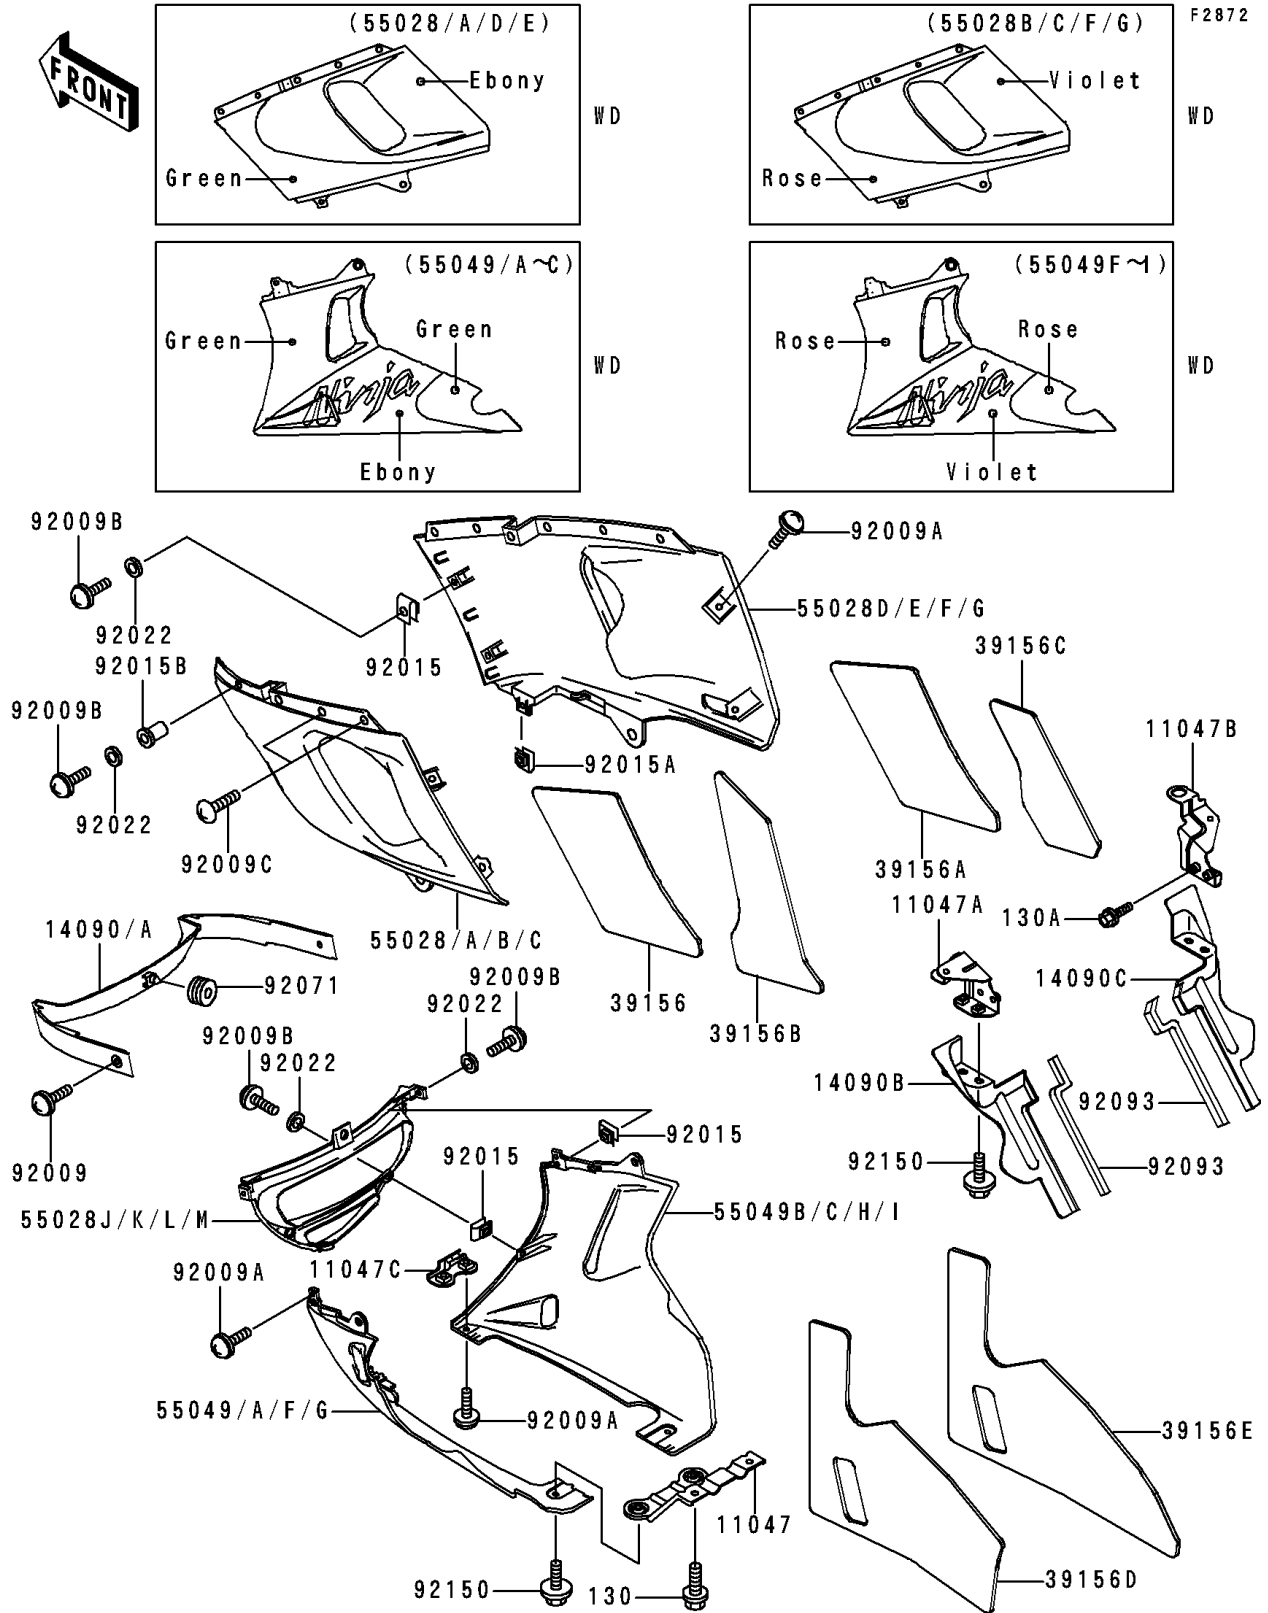

1993 NINJA® ZX™-6 PARTS DIAGRAM

Cowling Lowers(ZX600-E1)

1993 NINJA® ZX™-6 PARTS LIST

Cowling Lowers(ZX600-E1)

ITEM NAME	PART NUMBER	QUANTITY
BRACKET,LWR COWLING (Ref # 11047)	11047-1091	1
BRACKET,CNT COWLING,LH (Ref # 11047A)	11047-1936	1
BRACKET,CNT COWLING,RH (Ref # 11047B)	11047-1937	1
BRACKET,LWR COWLING,FR (Ref # 11047C)	11047-1938	1
COVER,HEAT GUARD,LH (Ref # 14090B)	14090-1292	1
COVER,HEAT GUARD,RH (Ref # 14090C)	14090-1293	1
PAD,CNT COWLING,LH,FR (Ref # 39156)	39156-1368	1
PAD,CNT COWLING,RH,FR (Ref # 39156A)	39156-1369	1
PAD,CNT COWLING,LH,RR (Ref # 39156B)	39156-1370	1
PAD,CNT COWLING,RH,RR (Ref # 39156C)	39156-1371	1
PAD,LWR COWLING,LH (Ref # 39156D)	39156-1372	1
PAD,LWR COWLING,RH (Ref # 39156E)	39156-1373	1
BOLT-FLANGED (Ref # 130)	130J0612	1
BOLT-FLANGED (Ref # 130A)	130J0620	1
SCREW,6X14,WHITE (Ref # 92009)	92009-1287	1
SCREW,6X16 (Ref # 92009A)	92009-1621	1
SCREW,5X16 (Ref # 92009B)	92009-1654	1
SCREW,5X20 (Ref # 92009C)	92009-1656	1
NUT,5MM (Ref # 92015)	92015-1573	1
NUT,6MM (Ref # 92015A)	92015-1602	1
NUT,WELL,5MM (Ref # 92015B)	92015-1757	1
WASHER,NYLON,5.3X11.5X1.5 (Ref # 92022)	92022-1521	1
GROMMET (Ref # 92071)	92071-056	1
SEAL (Ref # 92093)	92093-1351	1
BOLT,6X14 (Ref # 92150)	92150-1133	1
COVER,CNT,SILVER NO.35 (Ref # 14090)	14090-1263-TX	1
COVER,CNT,SILVER NO.35 (Ref # 14090A)	14090-1263-VZ	1
COWLING,CNT,LH,EBONY/GREEN (Ref # 55028)	55028-1293-TL	1
COWLING,CNT,LH,EBONY/GREEN (Ref # 55028A)	55028-1293-VS	1