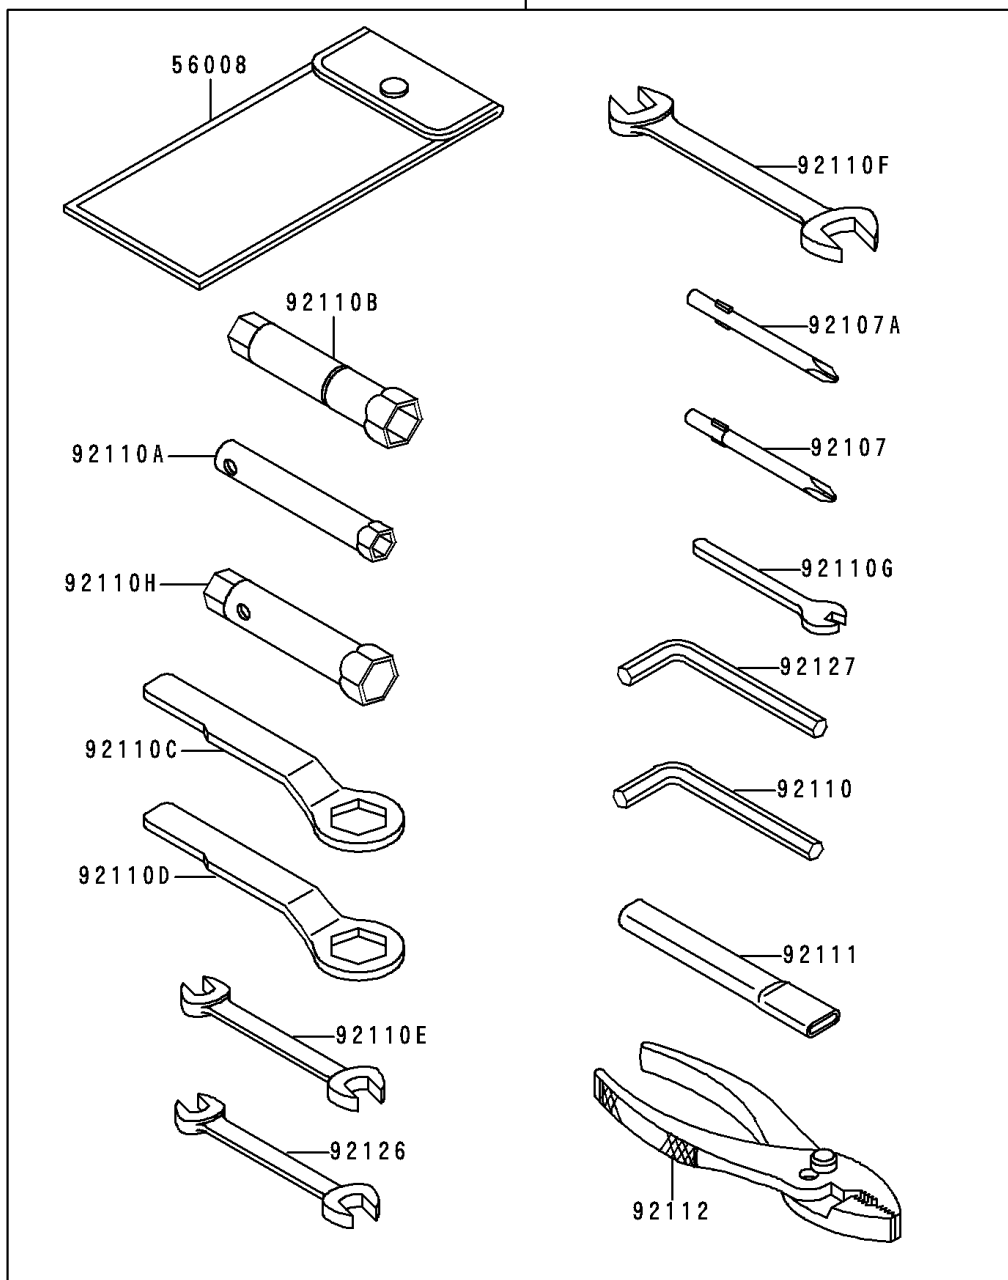

1993 NINJA® ZX™-6 PARTS DIAGRAM

Owner's Tools

56007

F2810

1993 NINJA® ZX™-6 PARTS LIST

Owner's Tools

ITEM NAME	PART NUMBER	QUANTITY
TOOL-KIT (Ref # 56007)	56007-1376	1
BAG,TOOL (Ref # 56008)	56008-1075	1
THREE BOND TB1211,HT/RS,WHITE (Ref # 56019A)	56019-120	1
GASKET-LIQUID,TUBE,100G,BLACK (Ref # 92104)	92104-1003	1
TOOL-DRIVER,#3PHILLIPS (Ref # 92107)	92107-005	1
TOOL-DRIVER,#2PHILLIPS (Ref # 92107A)	92107-1053	1
TOOL-WRENCH,ALLEN,5MM (Ref # 92110)	92110-1015	1
TOOL-WRENCH,BOX,8MM (Ref # 92110A)	92110-1139	1
TOOL-WRENCH,BOX,16MM (Ref # 92110B)	92110-1146	1
TOOL-WRENCH,BOX END,27MM (Ref # 92110C)	92110-1147	1
TOOL-WRENCH,BOX END,22MM (Ref # 92110D)	92110-1148	1
TOOL-WRENCH,OPEN END,10X12 (Ref # 92110E)	92110-1152	1
TOOL-WRENCH,OPEN END,14X17 (Ref # 92110F)	92110-1153	1
TOOL-WRENCH,OPEN END,6MM (Ref # 92110G)	92110-1157	1
TOOL-WRENCH,BOX,10X12 (Ref # 92110H)	92110-1171	1
TOOL-BAR,BOX END WRENCH (Ref # 92111)	92111-1051	1
TOOL-PLIERS (Ref # 92112)	92112-003	1
TOOL-WRENCH,OPEN END,8X10 (Ref # 92126)	92126-001	1
TOOL-WRENCH,ALLEN,6MM (Ref # 92127)	92127-003	1