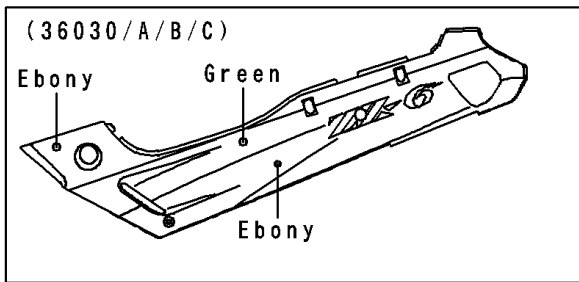

1993 NINJA® ZX™-6 PARTS DIAGRAM

Side Covers/Chain Cover(ZX600-E1)

F2610

WD

WD

1993 NINJA® ZX™-6 PARTS LIST

Side Covers/Chain Cover(ZX600-E1)

ITEM NAME	PART NUMBER	QUANTITY
CASE-CHAIN (Ref # 36014)	36014-1187	1
SCREW-CSK-CROS,6X20 (Ref # 221)	221E0620	1
HOOK-ASSY,TOOL BOX (Ref # 53045)	53045-1053	1
SCREW,6X20 (Ref # 92009)	92009-1298	1
SCREW,6X10 (Ref # 92009A)	92009-1402	1
SCREW,5X14 (Ref # 92009B)	92009-1653	1
SCREW,5X20 (Ref # 92009C)	92009-1656	1
WASHER,NYLON,5.3X11.5X1.5 (Ref # 92022)	92022-1521	1
WASHER,6.5X16X1.0 (Ref # 92022A)	92022-1654	1
GROMMET (Ref # 92071)	92071-056	1
DAMPER,ROPE HOOK (Ref # 92160)	92160-1042	1
COVER-SIDE,LH,EBONY/GREEN (Ref # 36030)	36030-5197-TL	1
COVER-SIDE,LH,EBONY/GREEN (Ref # 36030A)	36030-5197-VS	1
COVER-SIDE,RH,EBONY/GREEN (Ref # 36030B)	36030-5198-TL	1
COVER-SIDE,RH,EBONY/GREEN (Ref # 36030C)	36030-5198-VS	1
COVER-SIDE,LH,VIOLET/ROSE OPER (Ref # 36030F)	36030-5201-VX	1
COVER-SIDE,LH,VIOLET/ROSE OPER (Ref # 36030G)	36030-5201-13	1
COVER-SIDE,RH,VIOLET/ROSE OPER (Ref # 36030H)	36030-5202-VX	1
COVER-SIDE,RH,VIOLET/ROSE OPER (Ref # 36030I)	36030-5202-13	1