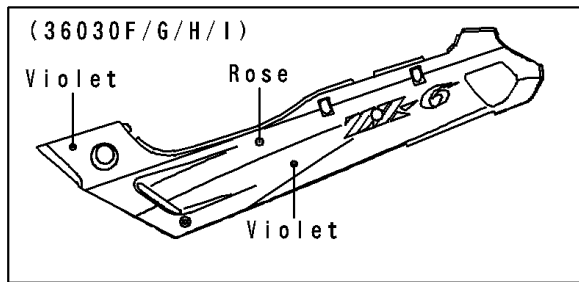

1993 NINJA® ZX™-6 PARTS DIAGRAM

Side Covers/Chain Cover(ZX600-E1)

F2610

WD

WD

1993 NINJA® ZX™-6 PARTS LIST

Side Covers/Chain Cover(ZX600-E1)

ITEM NAME	PART NUMBER	QUANTITY
CASE-CHAIN (Ref # 36014)	36014-1187	1
SCREW-CSK-CROS,6X20 (Ref # 221)	221E0620	1
HOOK-ASSY,TOOL BOX (Ref # 53045)	53045-1053	1
SCREW,6X20 (Ref # 92009)	92009-1298	1
SCREW,6X10 (Ref # 92009A)	92009-1402	1
SCREW,5X14 (Ref # 92009B)	92009-1653	1
SCREW,5X20 (Ref # 92009C)	92009-1656	1
WASHER,NYLON,5.3X11.5X1.5 (Ref # 92022)	92022-1521	1
WASHER,6.5X16X1.0 (Ref # 92022A)	92022-1654	1
GROMMET (Ref # 92071)	92071-056	1
DAMPER,ROPE HOOK (Ref # 92160)	92160-1042	1
COVER-SIDE,LH,EBONY/GREEN (Ref # 36030)	36030-5197-TL	1
COVER-SIDE,LH,EBONY/GREEN (Ref # 36030A)	36030-5197-VS	1
COVER-SIDE,RH,EBONY/GREEN (Ref # 36030B)	36030-5198-TL	1
COVER-SIDE,RH,EBONY/GREEN (Ref # 36030C)	36030-5198-VS	1
COVER-SIDE,LH,VIOLET/ROSE OPER (Ref # 36030F)	36030-5201-VX	1
COVER-SIDE,LH,VIOLET/ROSE OPER (Ref # 36030G)	36030-5201-13	1
COVER-SIDE,RH,VIOLET/ROSE OPER (Ref # 36030H)	36030-5202-VX	1
COVER-SIDE,RH,VIOLET/ROSE OPER (Ref # 36030I)	36030-5202-13	1