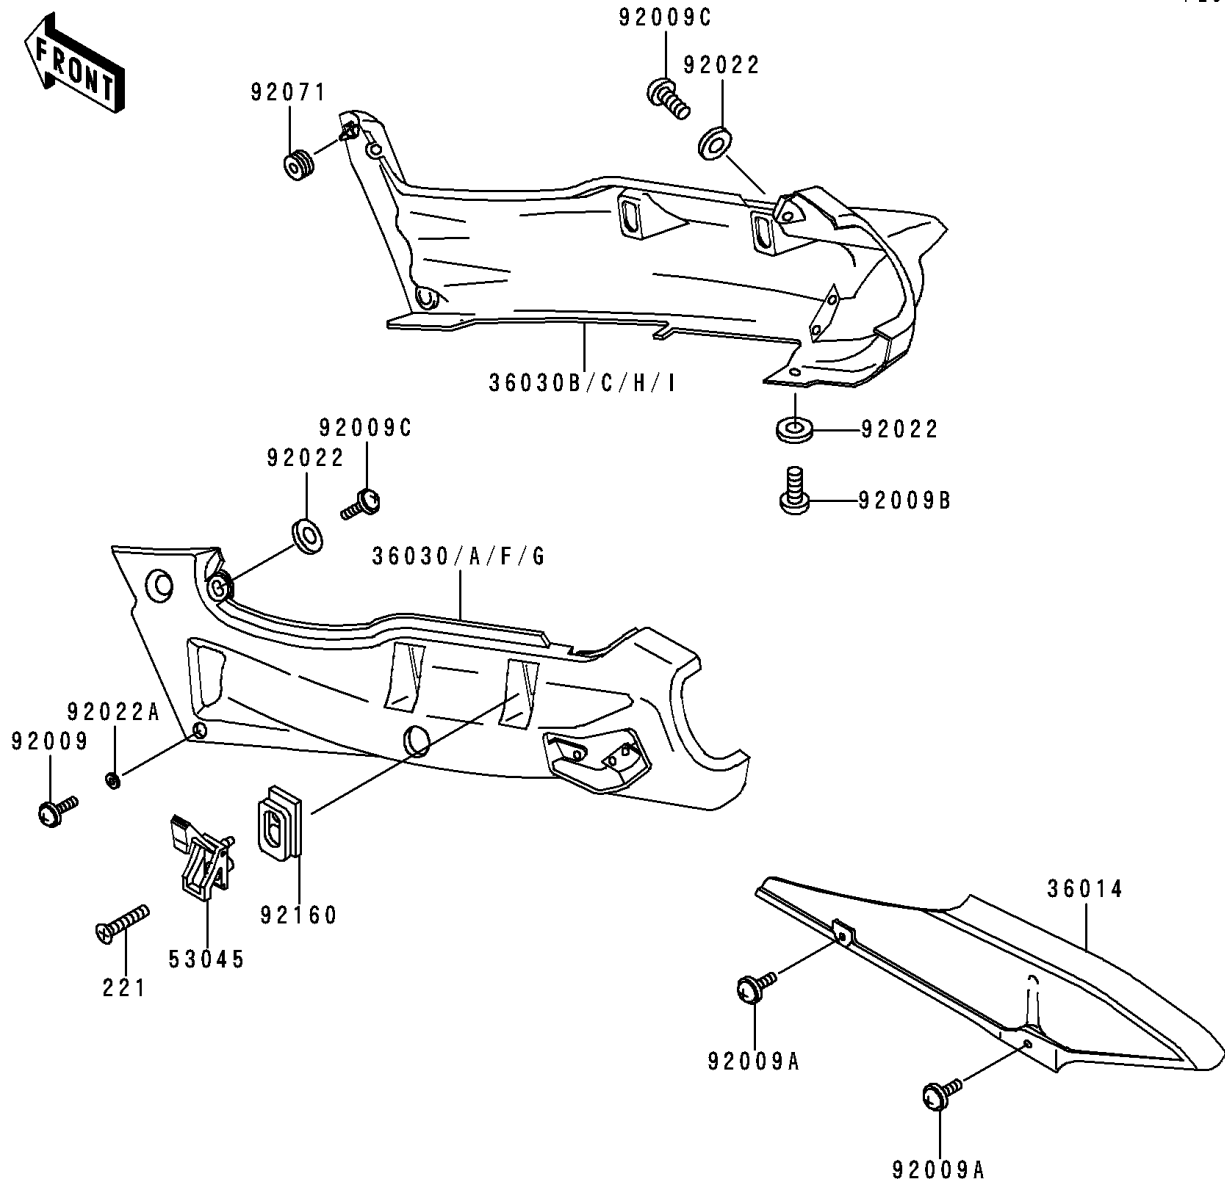

1993 NINJA® ZX™-6 PARTS DIAGRAM

Side Covers/Chain Cover(ZX600-E1)

F2610

WD

WD

1993 NINJA® ZX™-6 PARTS LIST

Side Covers/Chain Cover(ZX600-E1)

ITEM NAME	PART NUMBER	QUANTITY
CASE-CHAIN (Ref # 36014)	36014-1187	1
SCREW-CSK-CROS,6X20 (Ref # 221)	221E0620	1
HOOK-ASSY,TOOL BOX (Ref # 53045)	53045-1053	1
SCREW,6X20 (Ref # 92009)	92009-1298	1
SCREW,6X10 (Ref # 92009A)	92009-1402	1
SCREW,5X14 (Ref # 92009B)	92009-1653	1
SCREW,5X20 (Ref # 92009C)	92009-1656	1
WASHER,NYLON,5.3X11.5X1.5 (Ref # 92022)	92022-1521	1
WASHER,6.5X16X1.0 (Ref # 92022A)	92022-1654	1
GROMMET (Ref # 92071)	92071-056	1
DAMPER,ROPE HOOK (Ref # 92160)	92160-1042	1
COVER-SIDE,LH,EBONY/GREEN (Ref # 36030)	36030-5197-TL	1
COVER-SIDE,LH,EBONY/GREEN (Ref # 36030A)	36030-5197-VS	1
COVER-SIDE,RH,EBONY/GREEN (Ref # 36030B)	36030-5198-TL	1
COVER-SIDE,RH,EBONY/GREEN (Ref # 36030C)	36030-5198-VS	1
COVER-SIDE,LH,VIOLET/ROSE OPER (Ref # 36030F)	36030-5201-VX	1
COVER-SIDE,LH,VIOLET/ROSE OPER (Ref # 36030G)	36030-5201-13	1
COVER-SIDE,RH,VIOLET/ROSE OPER (Ref # 36030H)	36030-5202-VX	1
COVER-SIDE,RH,VIOLET/ROSE OPER (Ref # 36030I)	36030-5202-13	1