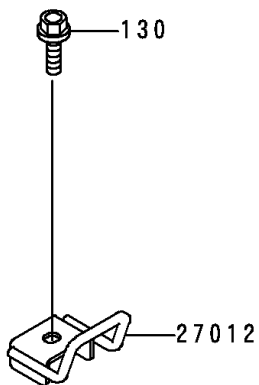

## 1993 NINJA® ZX™-6 PARTS DIAGRAM

Seat

F2510

## 1993 NINJA® ZX™-6 PARTS LIST

Seat

ITEM NAME	PART NUMBER	QUANTITY
BOLT-FLANGED (Ref # 130)	130J0612	1
COVER,TAIL,UPP,EBONY (Ref # 14090A)	14090-1254-H8	1
HOOK,SEAT (Ref # 27012)	27012-1468	1
SEAT-ASSY,DUAL,BLACK (Ref # 53001)	53001-1689-MA	1
LEATHER,SEAT,BLACK (Ref # 53003)	53003-1270-MA	1
DAMPER (Ref # 92075)	92075-1629	1
COVER,TAIL,UPP,M.B.VIOLET (Ref # 14090B)	14090-1254-SD	1
COVER,TAIL,UPP,M.B.VIOLET (Ref # 14090C)	14090-1254-16	1
COVER,TAIL,LWR,L.ROSE OPERA (Ref # 14090F)	14090-1255-HC	1
COVER,TAIL,LWR,P.T.GREEN (Ref # 14090H)	14090-1255-SM	1
COVER,TAIL,LWR,P.T.GREEN (Ref # 14090I)	14090-1255-TZ	1
COVER,TAIL,LWR,L.ROSE OPERA (Ref # 14090J)	14090-1255-17	1