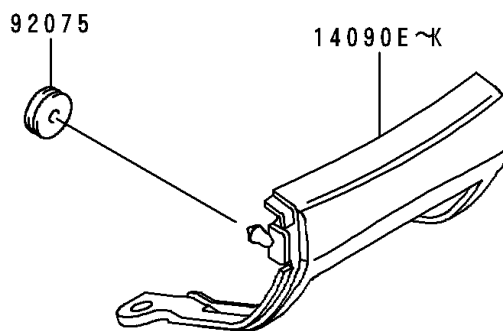

## 1993 NINJA® ZX™-6 PARTS DIAGRAM

Seat

F2510

## 1993 NINJA® ZX™-6 PARTS LIST

Seat

ITEM NAME	PART NUMBER	QUANTITY
BOLT-FLANGED (Ref # 130)	130J0612	1
COVER,TAIL,UPP,EBONY (Ref # 14090A)	14090-1254-H8	1
HOOK,SEAT (Ref # 27012)	27012-1468	1
SEAT-ASSY,DUAL,BLACK (Ref # 53001)	53001-1689-MA	1
LEATHER,SEAT,BLACK (Ref # 53003)	53003-1270-MA	1
DAMPER (Ref # 92075)	92075-1629	1
COVER,TAIL,UPP,M.B.VIOLET (Ref # 14090B)	14090-1254-SD	1
COVER,TAIL,UPP,M.B.VIOLET (Ref # 14090C)	14090-1254-16	1
COVER,TAIL,LWR,L.ROSE OPERA (Ref # 14090F)	14090-1255-HC	1
COVER,TAIL,LWR,P.T.GREEN (Ref # 14090H)	14090-1255-SM	1
COVER,TAIL,LWR,P.T.GREEN (Ref # 14090I)	14090-1255-TZ	1
COVER,TAIL,LWR,L.ROSE OPERA (Ref # 14090J)	14090-1255-17	1