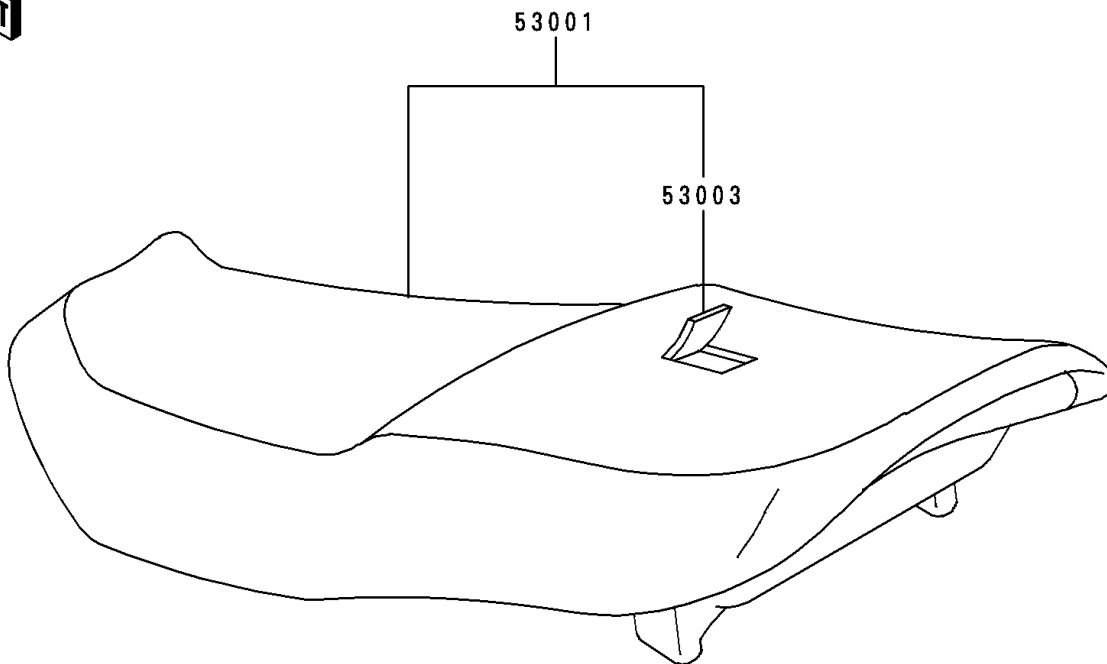

## 1993 NINJA® ZX™-6 PARTS DIAGRAM

Seat

F2510

## 1993 NINJA® ZX™-6 PARTS LIST

Seat

ITEM NAME	PART NUMBER	QUANTITY
BOLT-FLANGED (Ref # 130)	130J0612	1
COVER,TAIL,UPP,EBONY (Ref # 14090A)	14090-1254-H8	1
HOOK,SEAT (Ref # 27012)	27012-1468	1
SEAT-ASSY,DUAL,BLACK (Ref # 53001)	53001-1689-MA	1
LEATHER,SEAT,BLACK (Ref # 53003)	53003-1270-MA	1
DAMPER (Ref # 92075)	92075-1629	1
COVER,TAIL,UPP,M.B.VIOLET (Ref # 14090B)	14090-1254-SD	1
COVER,TAIL,UPP,M.B.VIOLET (Ref # 14090C)	14090-1254-16	1
COVER,TAIL,LWR,L.ROSE OPERA (Ref # 14090F)	14090-1255-HC	1
COVER,TAIL,LWR,P.T.GREEN (Ref # 14090H)	14090-1255-SM	1
COVER,TAIL,LWR,P.T.GREEN (Ref # 14090I)	14090-1255-TZ	1
COVER,TAIL,LWR,L.ROSE OPERA (Ref # 14090J)	14090-1255-17	1