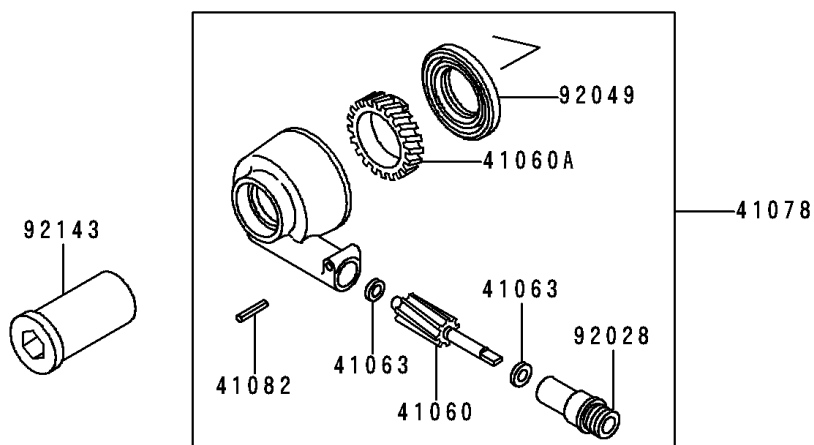

1993 NINJA® ZX™-6 PARTS DIAGRAM

Front Wheel

F2230

1993 NINJA® ZX™-6 PARTS LIST

Front Wheel

ITEM NAME	PART NUMBER	QUANTITY
BEARING-BALL,#6004UUC3 (Ref # 601)	601B6004UU	1
GEAR-METER SCREW,9T (Ref # 41060)	41060-1123	1
GEAR-METER SCREW,23T (Ref # 41060A)	41060-1138	1
WASHER,5.1X9X0.4 (Ref # 41063)	41063-001	1
RECEIVER-SPEEDOMETER (Ref # 41064)	41064-1006	1
AXLE,FR (Ref # 41068)	41068-1311	1
WHEEL-ASSY,FR,G.GRAY (Ref # 41073A)	41073-1518-GE	1
CASE-ASSY-METER GEAR (Ref # 41078)	41078-1076	1
PIN,SPRING (Ref # 41082)	41082-001	1
BUSHING,SPEEDOMETER (Ref # 92028)	92028-1066	1
RING-SNAP,42MM (Ref # 92033)	92033-1041	1
SEAL-OIL,BJN30427-C3 (Ref # 92049)	92049-1057	1
COLLAR,FR AXLE,L=43.5 (Ref # 92143)	92143-1301	1
COLLAR,FR AXLE,L=25.5 (Ref # 92143A)	92143-1359	1
COLLAR,FR HUB,L=86.5 (Ref # 92143B)	92143-1479	1