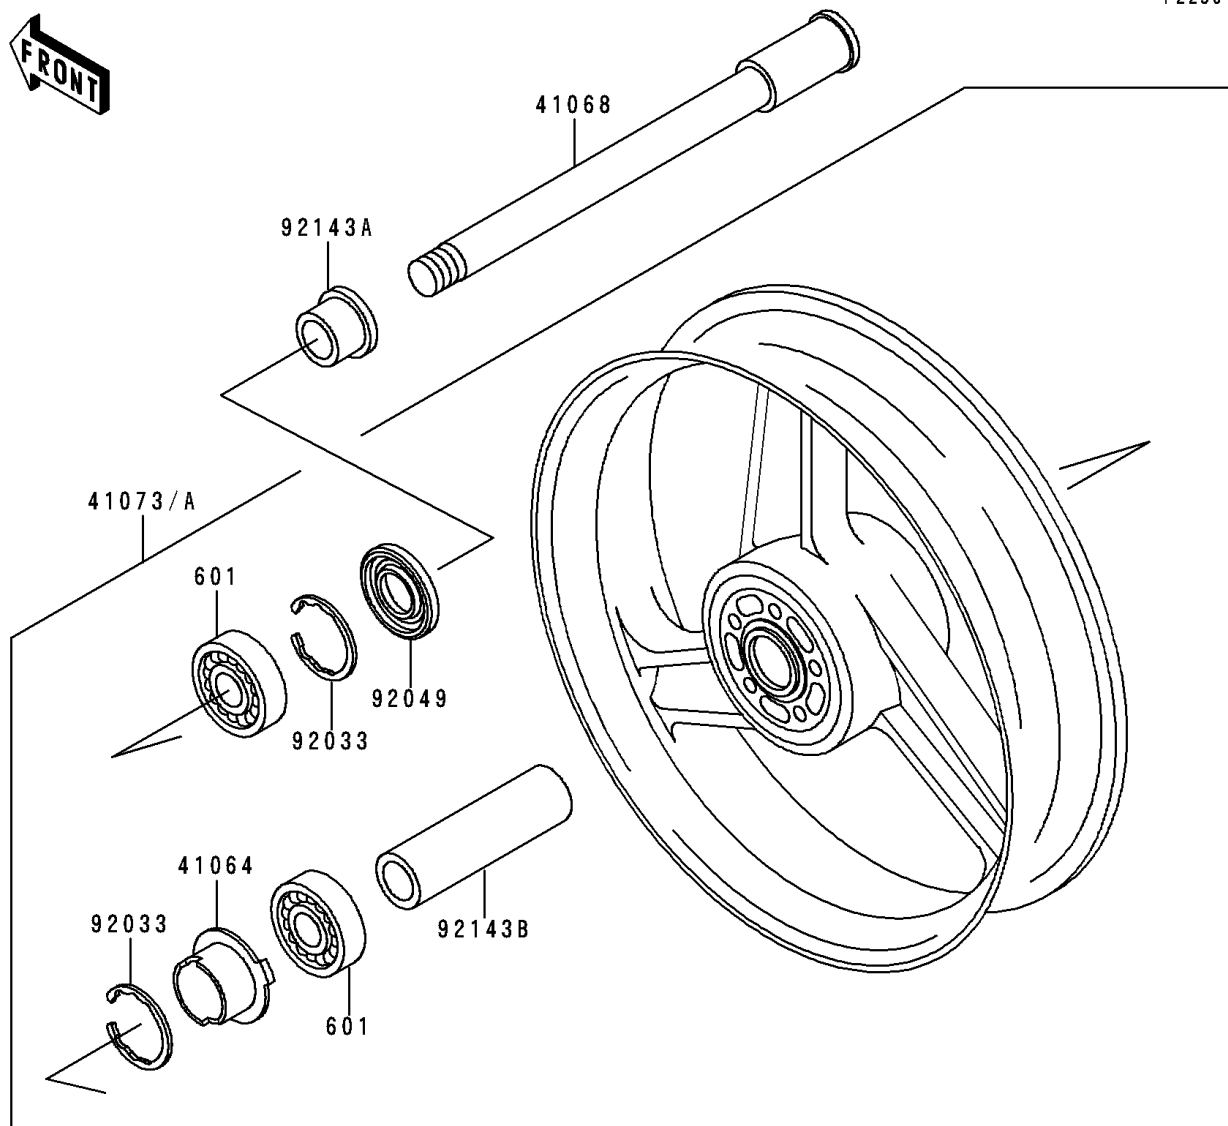

1993 NINJA® ZX™-6 PARTS DIAGRAM

Front Wheel

F2230

1993 NINJA® ZX™-6 PARTS LIST

Front Wheel

ITEM NAME	PART NUMBER	QUANTITY
BEARING-BALL,#6004UUC3 (Ref # 601)	601B6004UU	1
GEAR-METER SCREW,9T (Ref # 41060)	41060-1123	1
GEAR-METER SCREW,23T (Ref # 41060A)	41060-1138	1
WASHER,5.1X9X0.4 (Ref # 41063)	41063-001	1
RECEIVER-SPEEDOMETER (Ref # 41064)	41064-1006	1
AXLE,FR (Ref # 41068)	41068-1311	1
WHEEL-ASSY,FR,G.GRAY (Ref # 41073A)	41073-1518-GE	1
CASE-ASSY-METER GEAR (Ref # 41078)	41078-1076	1
PIN,SPRING (Ref # 41082)	41082-001	1
BUSHING,SPEEDOMETER (Ref # 92028)	92028-1066	1
RING-SNAP,42MM (Ref # 92033)	92033-1041	1
SEAL-OIL,BJN30427-C3 (Ref # 92049)	92049-1057	1
COLLAR,FR AXLE,L=43.5 (Ref # 92143)	92143-1301	1
COLLAR,FR AXLE,L=25.5 (Ref # 92143A)	92143-1359	1
COLLAR,FR HUB,L=86.5 (Ref # 92143B)	92143-1479	1