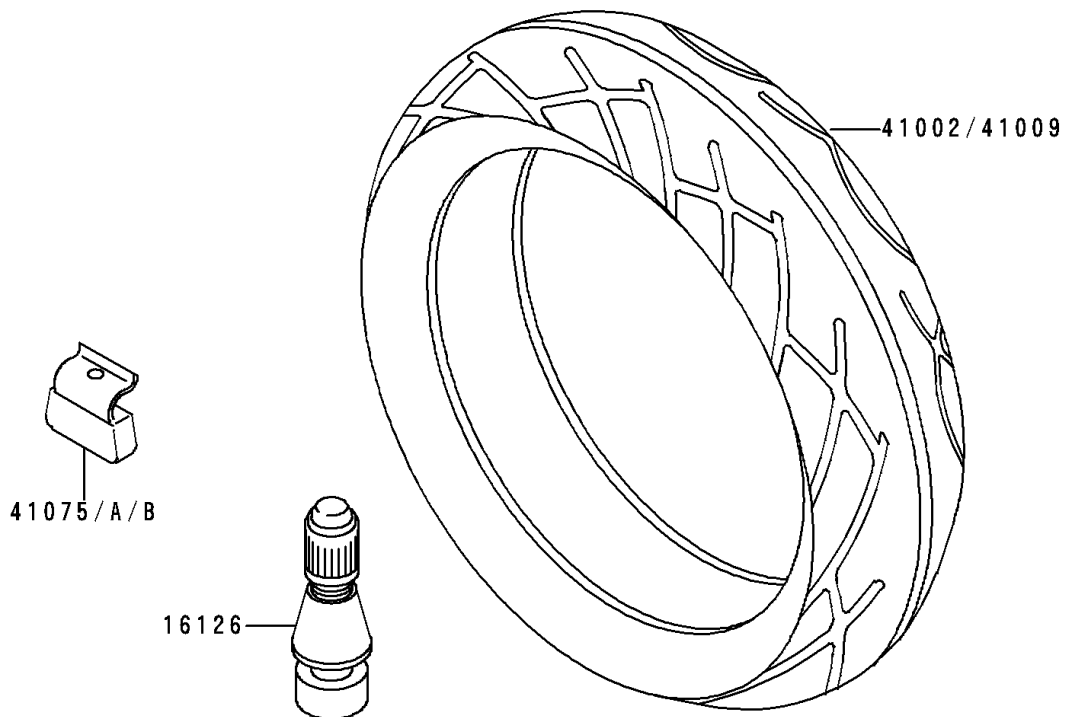

1993 NINJA® ZX™-6 PARTS DIAGRAM

Tires

F2210

1993 NINJA® ZX™-6 PARTS LIST

Tires

ITEM NAME	PART NUMBER	QUANTITY
VALVE,TIRE (Ref # 16126)	16126-1140	1
TIRE,FR,120/60ZR17,A59X(MICHEL (Ref # 41002)	41002-1930	1
TIRE,RR,160/60ZR17,M59X(MICHEL (Ref # 41002A)	41002-1931	1
BALANCER-WHEEL,10G,SILVER (Ref # 41075)	41075-1056	1
BALANCER-WHEEL,20G,SILVER (Ref # 41075A)	41075-1057	1
BALANCER-WHEEL,30G,SILVER (Ref # 41075B)	41075-1058	1