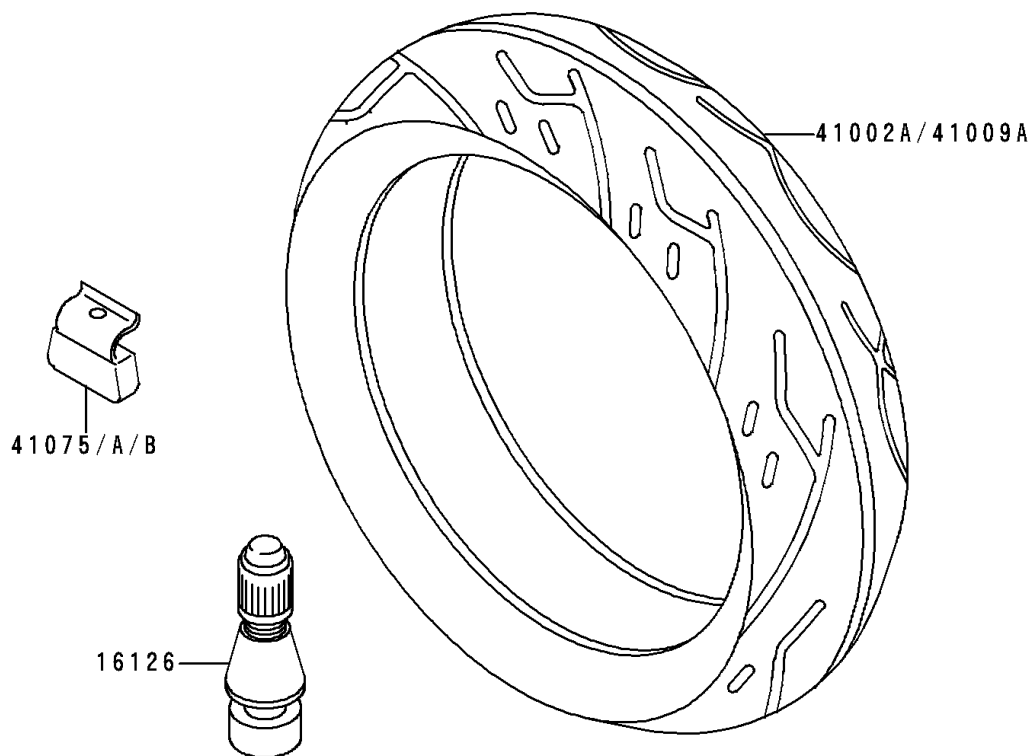

1993 NINJA® ZX™-6 PARTS DIAGRAM

Tires

F2210

1993 NINJA® ZX™-6 PARTS LIST

Tires

ITEM NAME	PART NUMBER	QUANTITY
VALVE,TIRE (Ref # 16126)	16126-1140	1
TIRE,FR,120/60ZR17,A59X(MICHEL (Ref # 41002)	41002-1930	1
TIRE,RR,160/60ZR17,M59X(MICHEL (Ref # 41002A)	41002-1931	1
BALANCER-WHEEL,10G,SILVER (Ref # 41075)	41075-1056	1
BALANCER-WHEEL,20G,SILVER (Ref # 41075A)	41075-1057	1
BALANCER-WHEEL,30G,SILVER (Ref # 41075B)	41075-1058	1