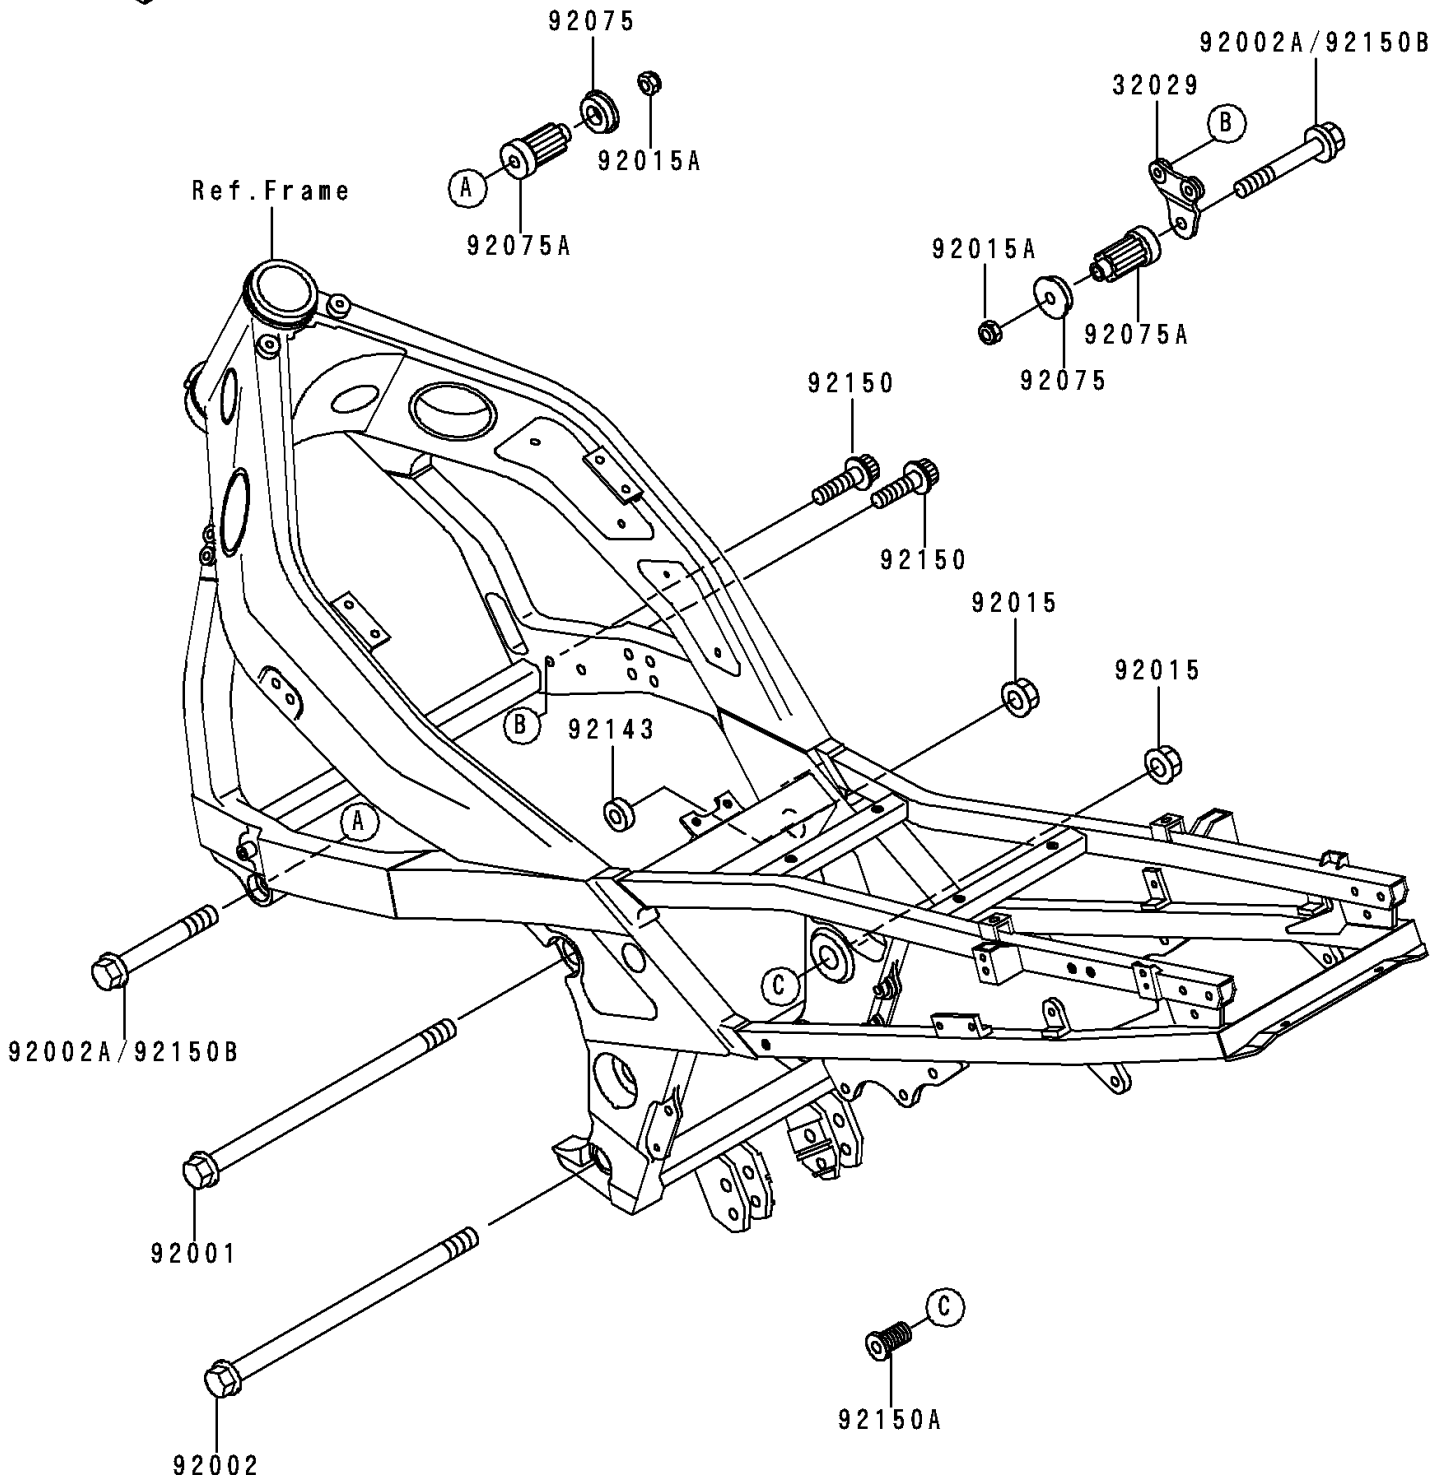

## 1993 NINJA® ZX™-6 PARTS DIAGRAM

Frame Fittings

F 2131

## 1993 NINJA® ZX™-6 PARTS LIST

### Frame Fittings

ITEM NAME	PART NUMBER	QUANTITY
BRACKET-ENGINE,FR,RH (Ref # 32029)	32029-1888	1
BOLT,FLANGED,10X145 (Ref # 92001)	92001-1835	1
BOLT,FLANGED,10X220 (Ref # 92002)	92002-1197	1
BOLT,FLANGED,10X87 (Ref # 92002A)	92002-1298	1
NUT,FLANGED,10MM (Ref # 92015)	92015-1180	1
NUT,LOCK,10MM,BLACK (Ref # 92015A)	92015-1189	1
DAMPER,ENGINE MOUNT,SIDE (Ref # 92075)	92075-1274	1
DAMPER,ENGINE MOUNT,MAIN (Ref # 92075A)	92075-1739	1
COLLAR,ENGINE MOUNT (Ref # 92143)	92143-1664	1
BOLT,SOCKET,8X20 (Ref # 92150)	92150-1155	1
BOLT,20X30 (Ref # 92150A)	92150-1264	1