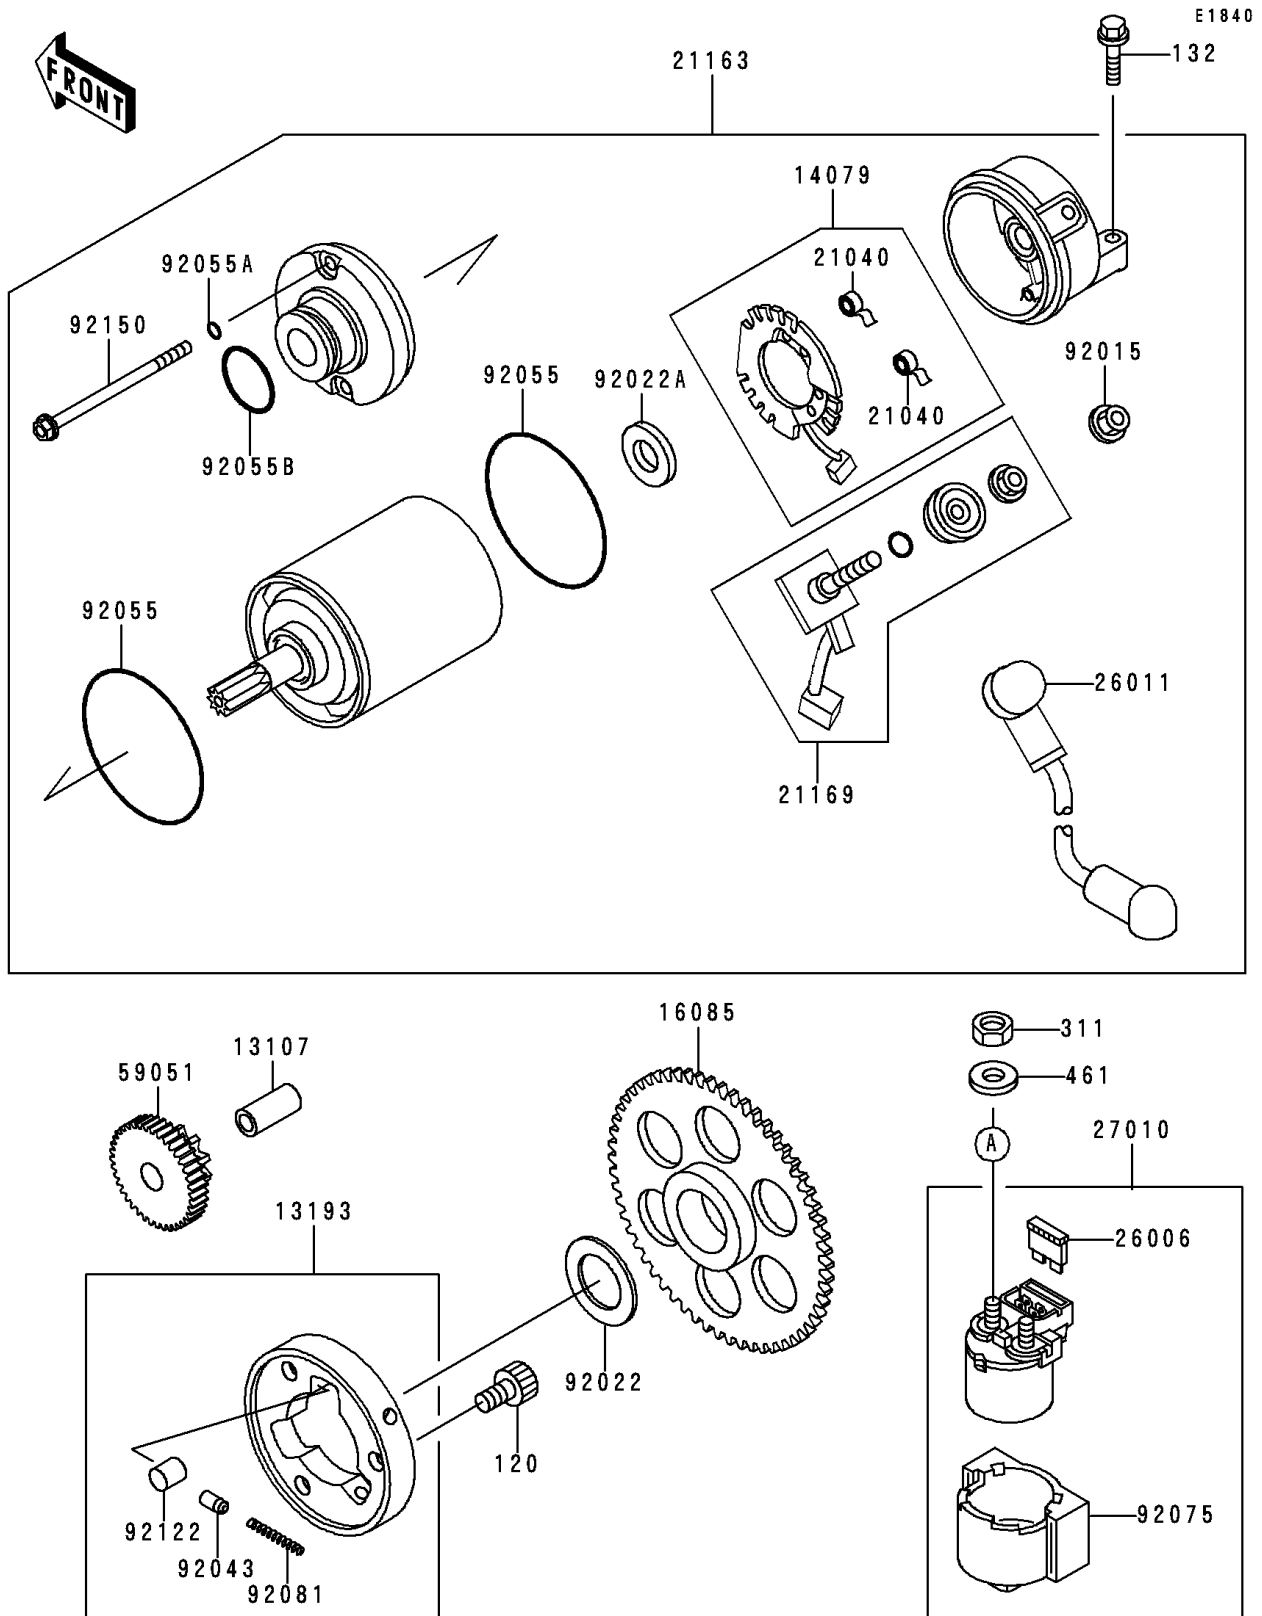

1993 NINJA® ZX™-6 PARTS DIAGRAM

Starter Motor

1993 NINJA® ZX™-6 PARTS LIST

Starter Motor

ITEM NAME	PART NUMBER	QUANTITY
BOLT-SOCKET,8X14 (Ref # 120)	120P0814	1
BOLT-FLANGED-SMALL,6X25 (Ref # 132)	132H0625	1
NUT-HEX (Ref # 311)	311H0600	1
WASHER-SPRING (Ref # 461)	461L0600	1
SHAFT,7.8X12X26.5 (Ref # 13107)	13107-1176	1
CLUTCH-ASSY-ONEWAY (Ref # 13193)	13193-1002	1
HOLDER-ASSY,CARBON BRUSH (Ref # 14079)	14079-1082	1
GEAR,ONEWAY CLUTCH (Ref # 16085)	16085-1224	1
SPRING-BRUSH (Ref # 21040)	21040-1051	1
STARTER-ELECTRIC (Ref # 21163)	21163-1211	1
TERMINAL,STARTER (Ref # 21169)	21169-1058	1
FUSE,30A-G (Ref # 26006)	26006-1006	1
WIRE-LEAD,STARTER MOTOR (Ref # 26011)	26011-1576	1
SWITCH,MAGNETIC (Ref # 27010)	27010-1213	1
GEAR-SPUR,IDLE (Ref # 59051)	59051-1232	1
NUT (Ref # 92015)	92015-1623	1
WASHER,25.5X38X1 (Ref # 92022)	92022-145	1
WASHER (Ref # 92022A)	92022-2200	1
PIN (Ref # 92043)	92043-132	1
RING-O,62MM (Ref # 92055)	92055-1260	1
RING-O,4.5MM (Ref # 92055A)	92055-1261	1
RING-O,24.4MM (Ref # 92055B)	92055-1262	1
DAMPER,MAGNETIC SWITCH (Ref # 92075)	92075-1863	1
SPRING,COIL (Ref # 92081)	92081-159	1
ROLLER (Ref # 92122)	92122-006	1
BOLT (Ref # 92150)	92150-1237	1