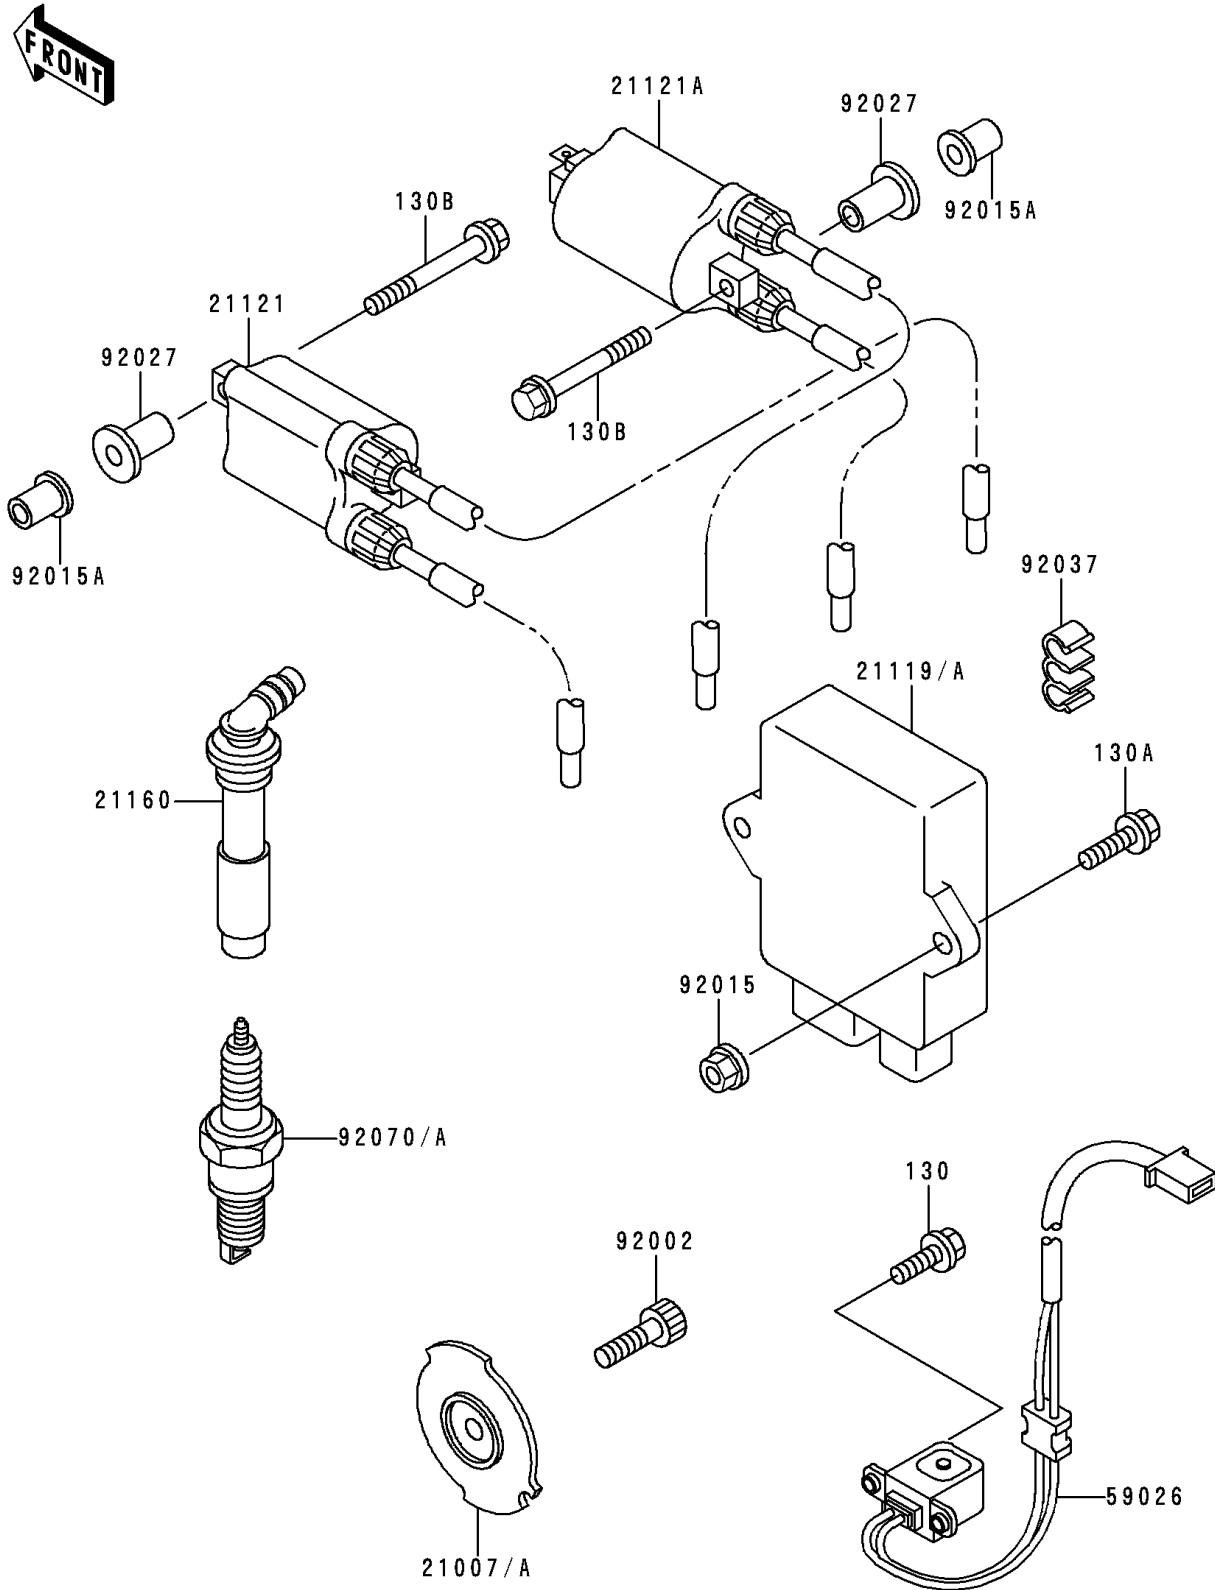

1993 NINJA® ZX™-6 PARTS DIAGRAM

Ignition System

E1830

1993 NINJA® ZX™-6 PARTS LIST

Ignition System

ITEM NAME	PART NUMBER	QUANTITY
BOLT-FLANGED (Ref # 130)	130G0512	1
BOLT-FLANGED (Ref # 130A)	130J0620	1
BOLT-FLANGED,6X45,BLACK (Ref # 130B)	130J0645	1
COIL-IGNITION,#1 (Ref # 21121)	21121-1227	1
COIL-IGNITION,#2 (Ref # 21121A)	21121-1228	1
CAP-ASSY-PLUG (Ref # 21160)	21160-1081	1
COIL-PULSING (Ref # 59026)	59026-1100	1
BOLT,SOCKET,8X25 (Ref # 92002)	92002-1442	1
NUT,6MM (Ref # 92015)	92015-1094	1
NUT (Ref # 92015A)	92015-1700	1
COLLAR,L=21 (Ref # 92027)	92027-195	1
CLAMP,CABLE (Ref # 92037)	92037-1697	1
PLUG-SPARK,CR9E(NGK) (Ref # 92070)	92070-1143	1
PLUG-SPARK,U27ESR-N(ND) (Ref # 92070A)		1
ROTOR,PULSING (Ref # 21007)	21007-1205	1
ROTOR,PULSING (Ref # 21007A)	21007-1258	1
IGNITER (Ref # 21119)	21119-1364	1
IGNITER (Ref # 21119A)	21119-1387	1