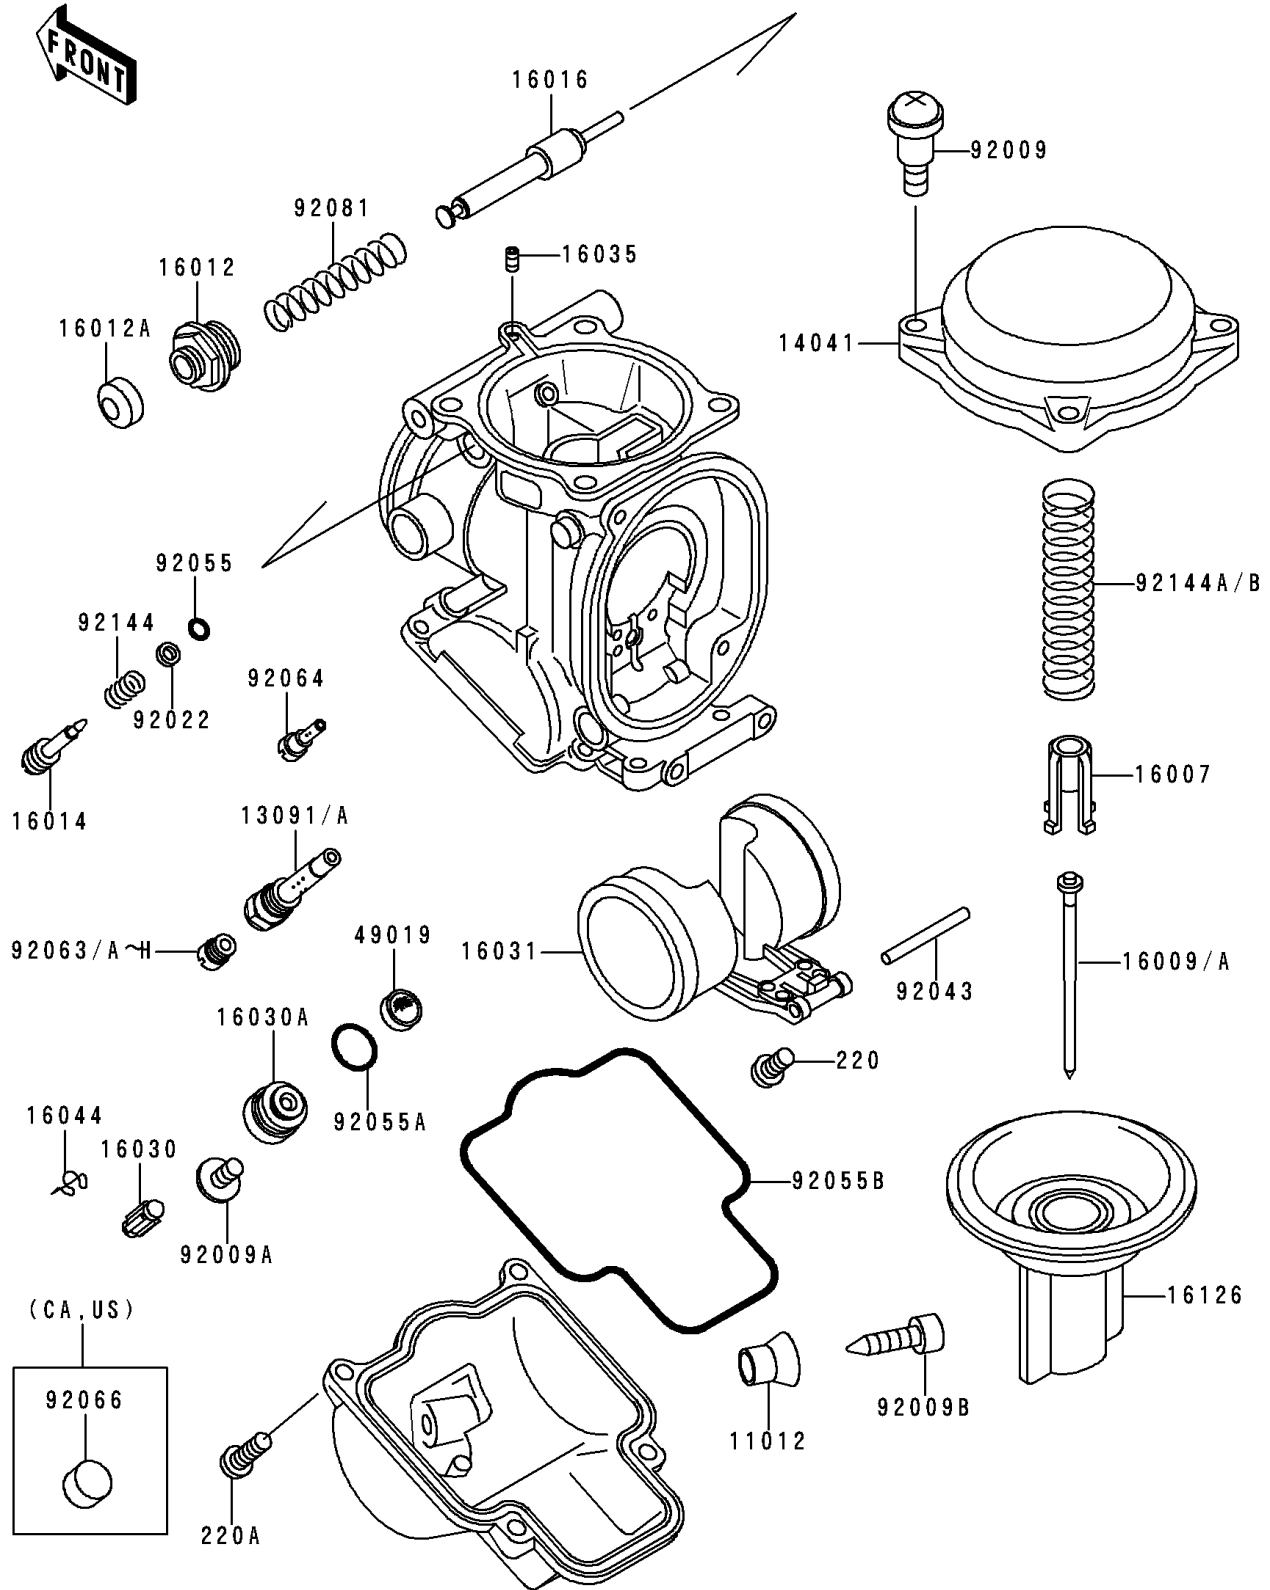

1993 NINJA® ZX™-6 PARTS DIAGRAM

Carburetor Parts

E1612

1993 NINJA® ZX™-6 PARTS LIST

Carburetor Parts

ITEM NAME	PART NUMBER	QUANTITY
CAP,DRAIN SCREW (Ref # 11012)	11012-1675	1
CAP-CHAMBER,MIXING (Ref # 14041)	14041-1091	1
SEAT-SPRING,VALVE (Ref # 16007)	16007-1117	1
CAP-STARTER PLUNGER (Ref # 16012)	16012-1051	1
CAP-STARTER PLUNGER (Ref # 16012A)	16012-1052	1
SCREW-PILOT AIR (Ref # 16014)	16014-1064	1
PLUNGER,STARTER (Ref # 16016)	16016-1061	1
VALVE-FLOAT (Ref # 16030)	16030-1007	1
SEAT-VALVE,FLOAT (Ref # 16030A)	16030-1072	1
FLOAT (Ref # 16031)	16031-1070	1
JET-AIR,LEAK (Ref # 16035)	16035-1055	1
CLAMP,FLOAT VALVE (Ref # 16044)	16044-007	1
VALVE,VACUUM (Ref # 16126)	16126-1253	1
FILTER-FUEL,STRAINER (Ref # 49019)	49019-3707	1
SCREW,4X4.4 (Ref # 92009)	92009-1549	1
SCREW,4X8 (Ref # 92009A)	92009-1550	1
SCREW,DRAIN,M6X0.75 (Ref # 92009B)	92009-1551	1
WASHER,PLAIN (Ref # 92022)	92022-1003	1
PIN,FLOAT (Ref # 92043)	92043-1207	1
RING-O,PILOT ADJUST (Ref # 92055)	92055-1002	1
RING-O,VALVE SEAT (Ref # 92055A)	92055-1425	1
RING-O,FLOAT CHAMBER (Ref # 92055B)	92055-1426	1
JET-MAIN,#140 (Ref # 92063A)	92063-1013	2
JET-MAIN,#135 (Ref # 92063C)	92063-1014	2
JET-MAIN,#138 (Ref # 92063D)	92063-1015	1
SCREW-PAN-CROS (Ref # 220)	220D0408	1
SCREW-PAN-CROS (Ref # 220A)	220D0414	1
JET-PILOT,#35 (Ref # 92064)	92064-1101	1
SPRING,STARTER PLUNGER (Ref # 92081)	92081-1761	1