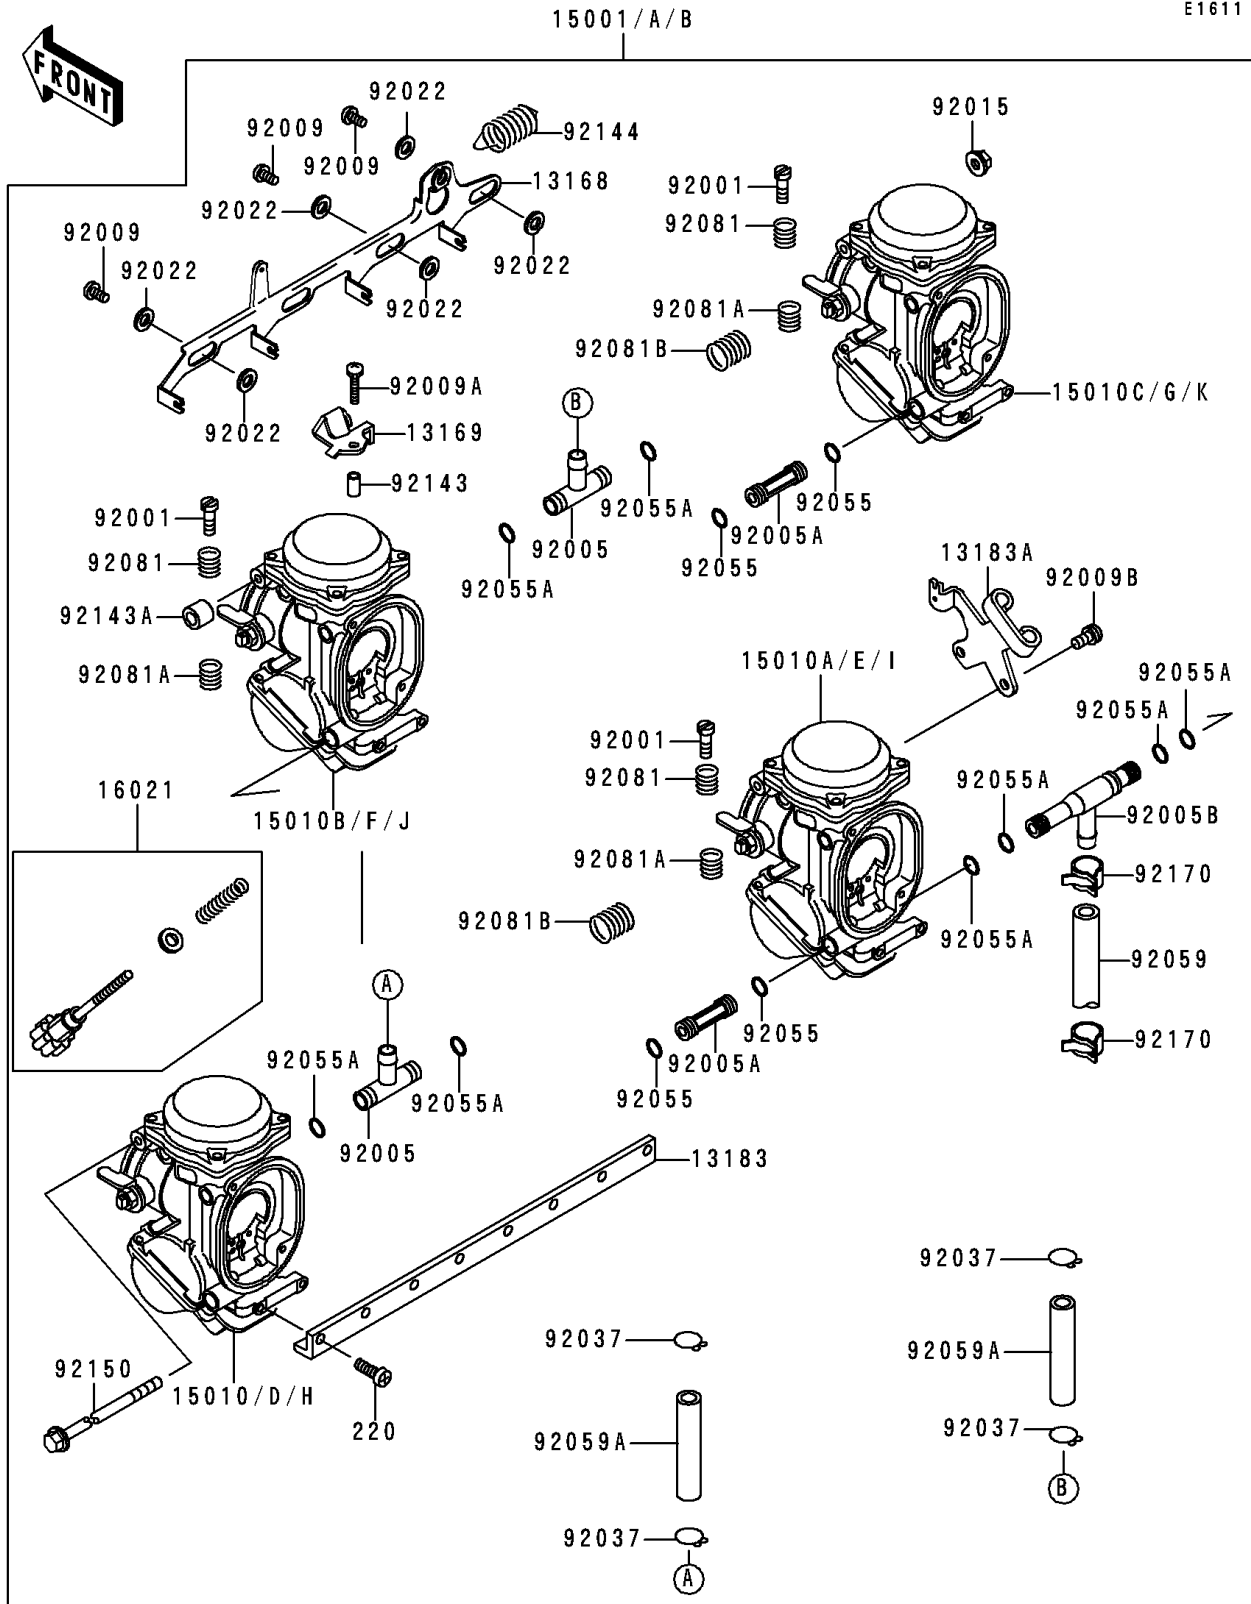

1993 NINJA® ZX™-6 PARTS DIAGRAM

Carburetor

E1611

1993 NINJA® ZX™-6 PARTS LIST

Carburetor

ITEM NAME	PART NUMBER	QUANTITY
LEVER,STARTER (Ref # 13168)	13168-1462	1
PLATE,STARTER CABLE (Ref # 13169)	13169-1965	1
PLATE,CARBURETOR STAY (Ref # 13183)	13183-1608	1
PLATE,THROTTLE CABLE (Ref # 13183A)	13183-1610	1
SCREW-THROTTLE STOP (Ref # 16021)	16021-1160	1
BOLT,THROTTLE ADJUST (Ref # 92001)	92001-1998	1
FITTING,T-TYPE (Ref # 92005)	92005-1125	1
FITTING (Ref # 92005A)	92005-1157	1
FITTING,T-TYPE (Ref # 92005B)	92005-1214	1
SCREW (Ref # 92009)	92009-1262	1
SCREW,4X18 (Ref # 92009A)	92009-1446	1
SCREW (Ref # 92009B)	92009-1597	1
SCREW-PAN-CROS,5X14 (Ref # 220)	220D0514	1
NUT,FLANGED,5MM (Ref # 92015)	92015-1259	1
WASHER,6.1X11X0.8,POLYACETAL (Ref # 92022)	92022-1199	1
CLAMP,TUBE (Ref # 92037)	92037-1531	1
RING-O (Ref # 92055)	92055-1004	1
RING-O,FUEL FITTING (Ref # 92055A)	92055-1223	1
TUBE,7.3X12.5X240 (Ref # 92059)	92059-1487	1
TUBE,7X11X45 (Ref # 92059A)	92059-1738	1
SPRING,THROTTLE ADJUST UPP (Ref # 92081)	92081-1620	1
SPRING,THROTTLE ADJUST LWR (Ref # 92081A)	92081-1621	1
SPRING,THROTTLE ADJUST CNT (Ref # 92081B)	92081-1622	1
COLLAR,4X5.2X9.6 (Ref # 92143)	92143-1265	1
COLLAR (Ref # 92143A)	92143-1438	1
SPRING,STATER LEVER (Ref # 92144)	92144-1540	1
BOLT (Ref # 92150)	92150-1416	1
CLAMP,TUBE (Ref # 92170)	92170-1051	1
CARBURETOR-ASSY (Ref # 15001)	15001-1797	1