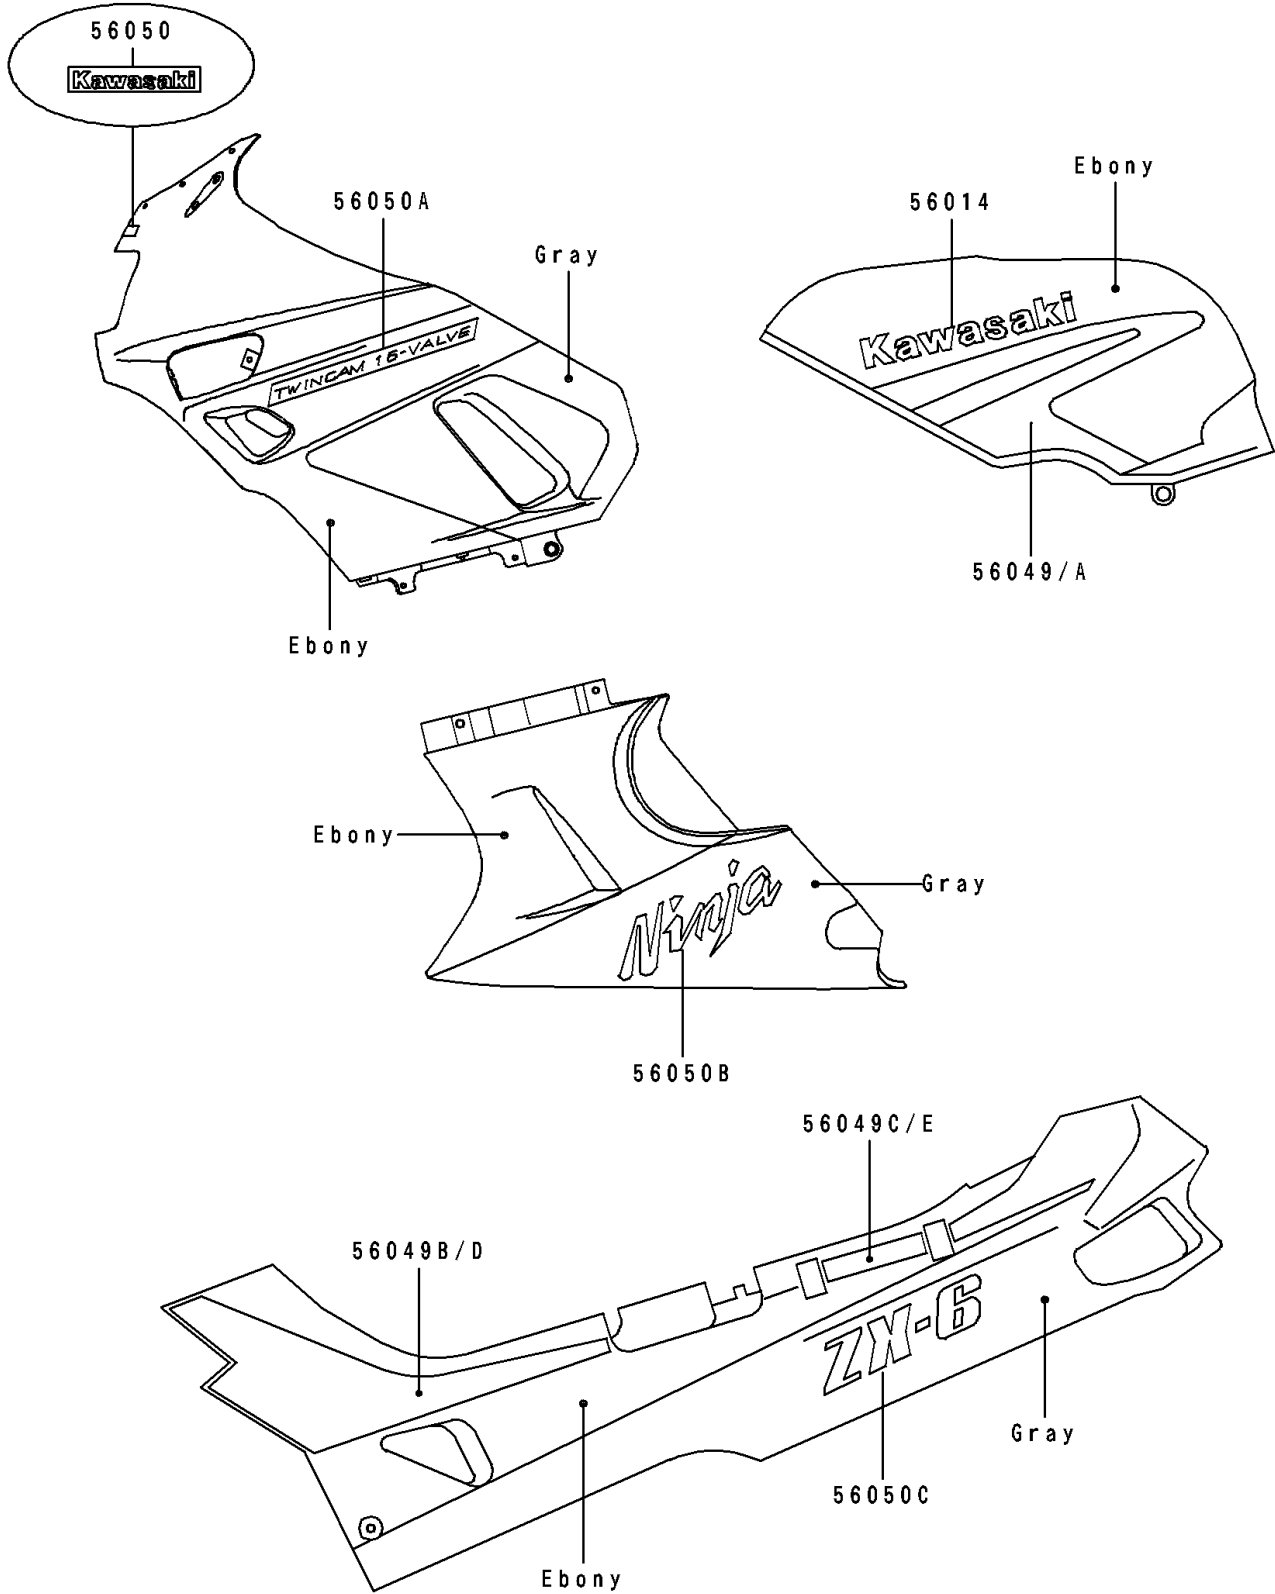

1991 NINJA® ZX™-6 PARTS DIAGRAM

Decal(Ebony/Gray)(ZX600-D2)

F2861A

1991 NINJA® ZX™-6 PARTS LIST

Decal(Ebony/Gray)(ZX600-D2)

ITEM NAME	PART NUMBER	QUANTITY
EMBLEM,FUEL TANK,KAWASAKI (Ref # 56014)	56014-1253	1
PATTERN,FUEL TANK,LH (Ref # 56049)	56049-1643	1
PATTERN,FUEL TANK,RH (Ref # 56049A)	56049-1644	1
PATTERN,SIDE COVER,FR,LH (Ref # 56049B)	56049-1645	1
PATTERN,SIDE COVER,RR,LH (Ref # 56049C)	56049-1646	1
PATTERN,SIDE COVER,FR,RH (Ref # 56049D)	56049-1647	1
PATTERN,SIDE COVER,RR,RH (Ref # 56049E)	56049-1648	1
MARK,KAWASAKI (Ref # 56050)	56050-1503	1
MARK,TWIN CAM 16-VALVE (Ref # 56050A)	56050-1506	1
MARK,NINJA (Ref # 56050B)	56050-1587	1
MARK,ZX-6 (Ref # 56050C)	56050-1588	1