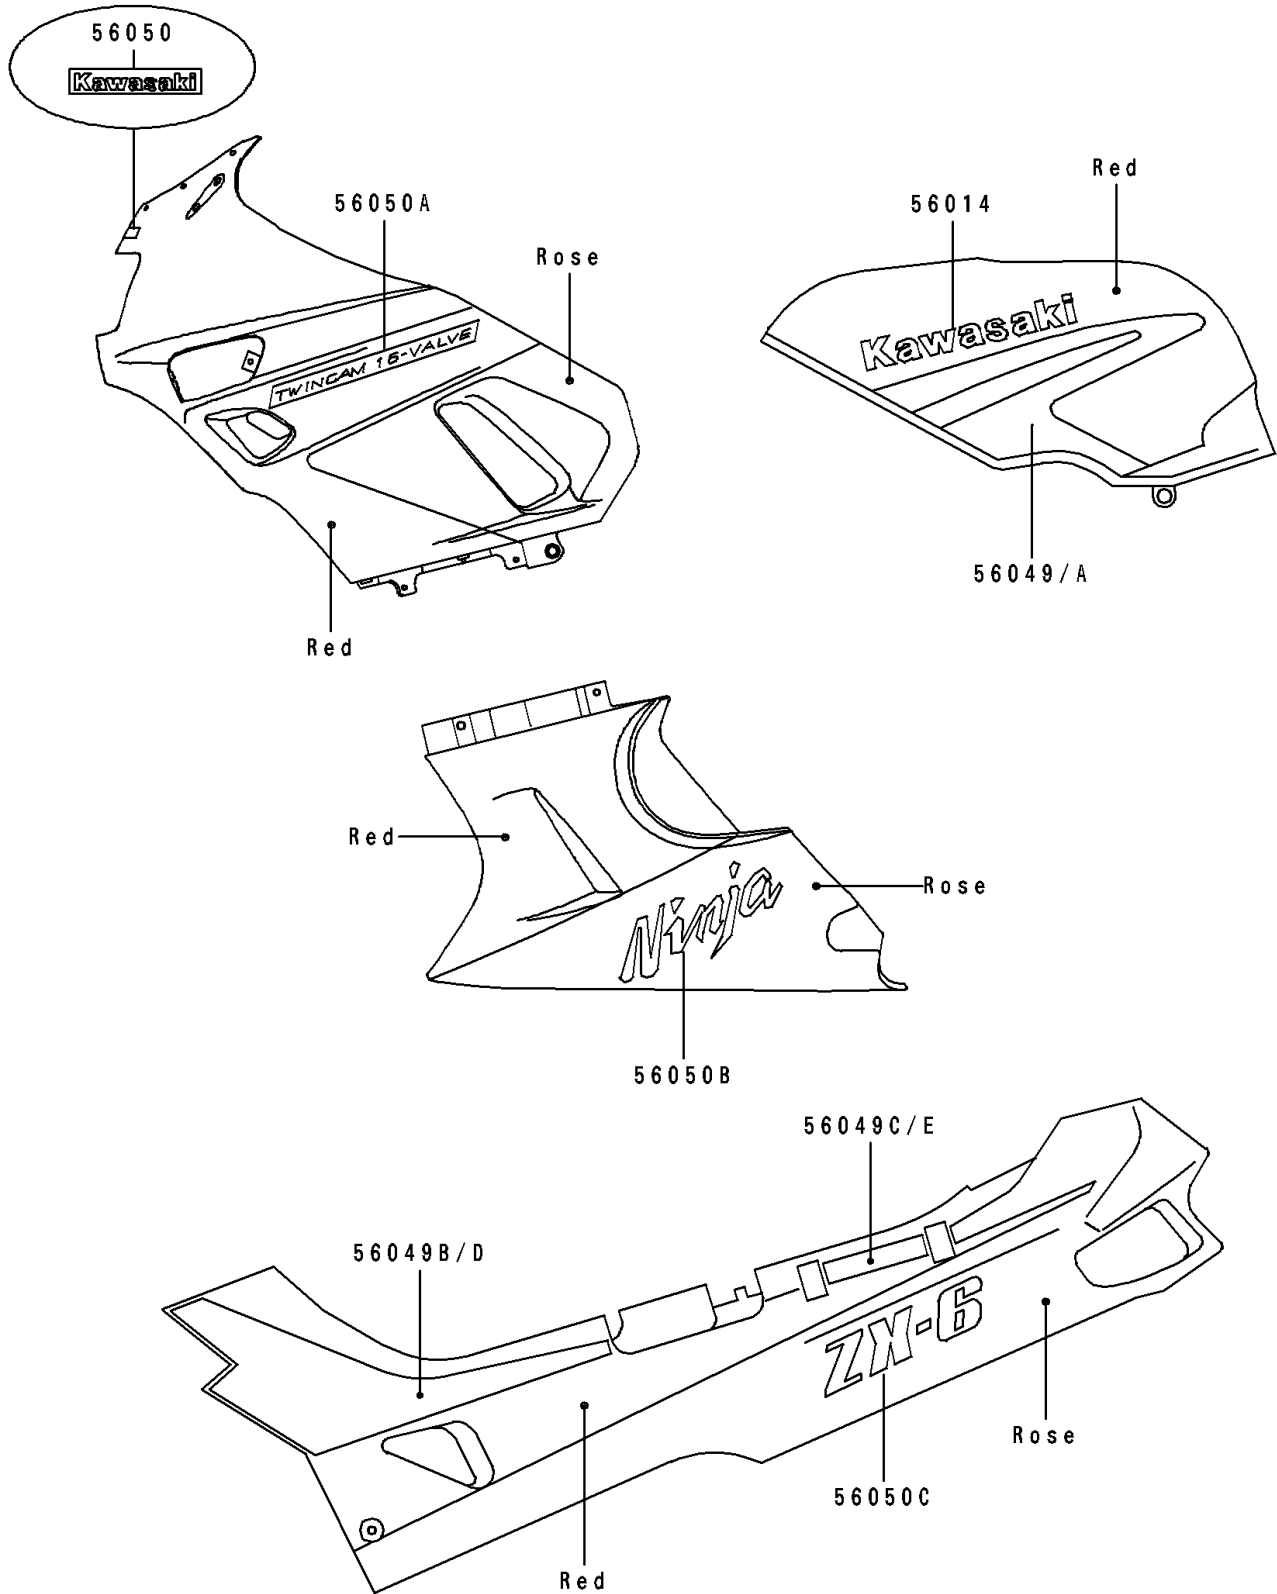

1991 NINJA® ZX™-6 PARTS DIAGRAM

Decal(Resd/Rose)(ZX600-D2)

F2861

1991 NINJA® ZX™-6 PARTS LIST

Decal(Resd/Rose)(ZX600-D2)

ITEM NAME	PART NUMBER	QUANTITY
EMBLEM,FUEL TANK,KAWASAKI (Ref # 56014)	56014-1257	1
PATTERN,FUEL TANK,LH (Ref # 56049)	56049-1584	1
PATTERN,FUEL TANK,RH (Ref # 56049A)	56049-1585	1
PATTERN,SIDE COVER,FR,LH (Ref # 56049B)	56049-1586	1
PATTERN,SIDE COVER,RR,LH (Ref # 56049C)	56049-1587	1
PATTERN,SIDE COVER,FR,RH (Ref # 56049D)	56049-1588	1
PATTERN,SIDE COVER,RR,RH (Ref # 56049E)	56049-1589	1
MARK,KAWASAKI (Ref # 56050)	56050-1514	1
MARK,TWIN CAM 16-VALVE (Ref # 56050A)	56050-1516	1
MARK,NINJA (Ref # 56050B)	56050-1518	1
MARK,ZX-6 (Ref # 56050C)	56050-1522	1