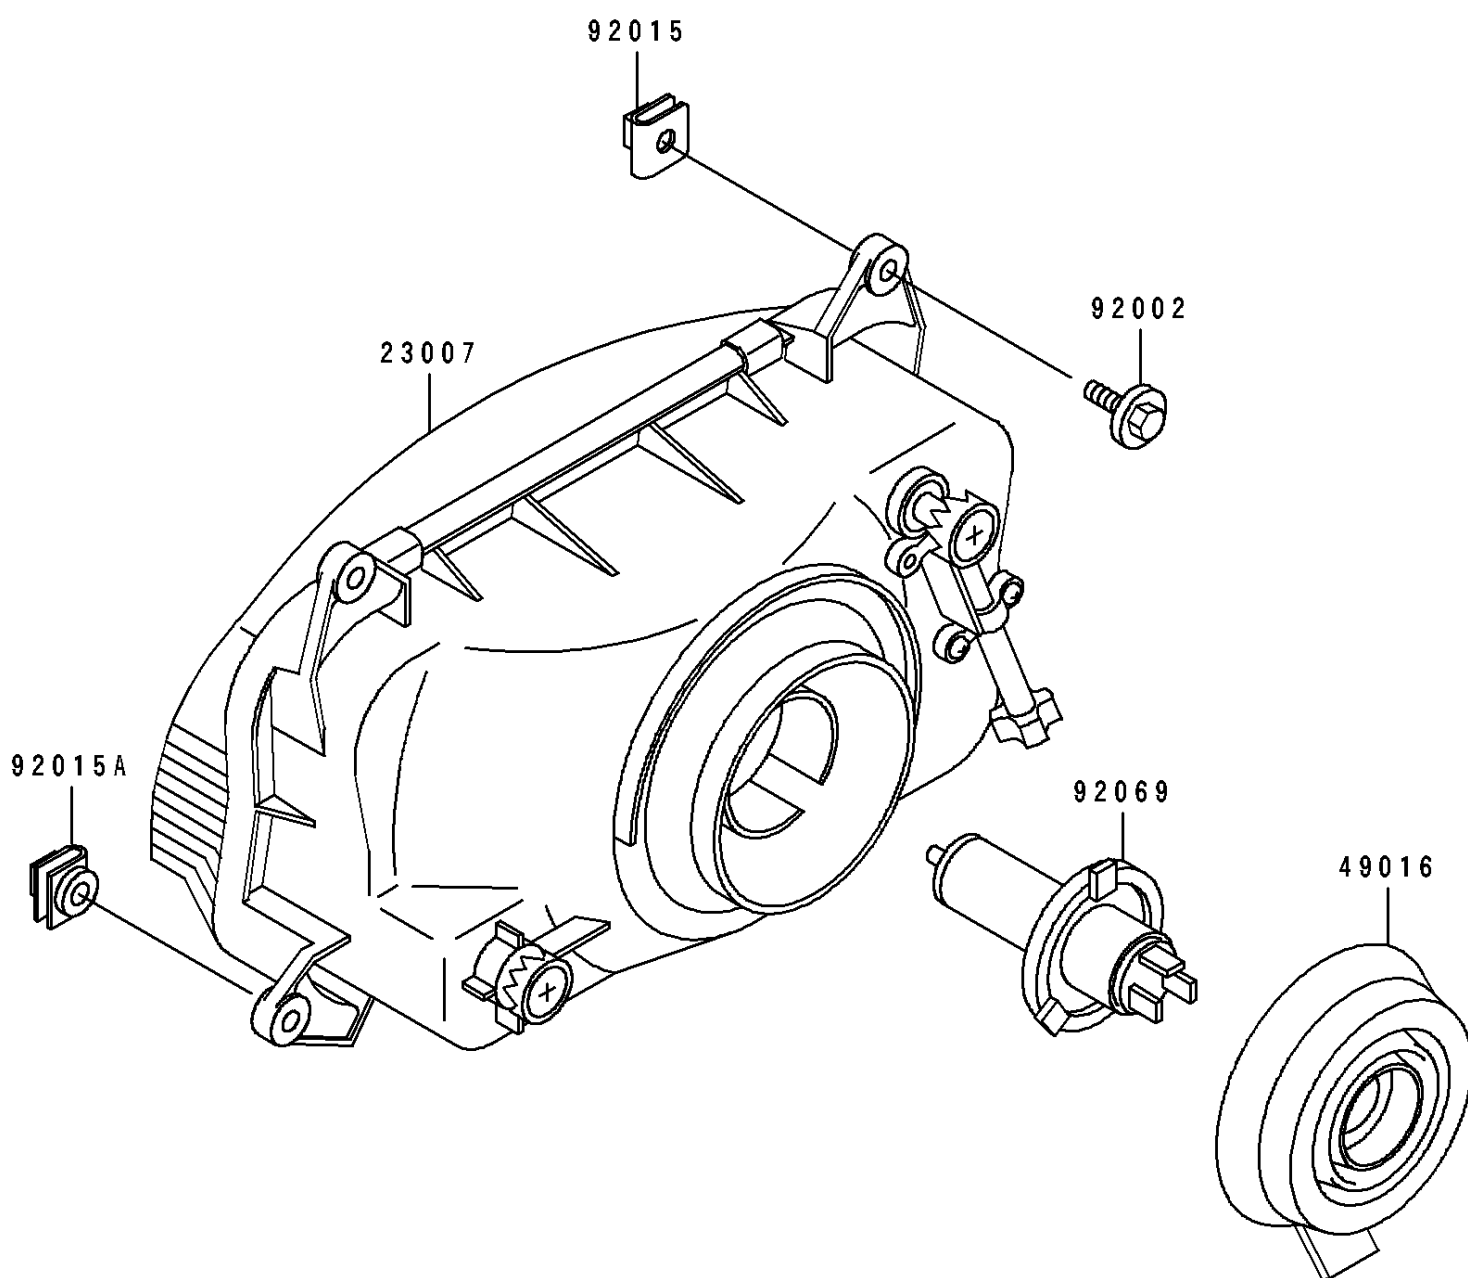

1991 NINJA® ZX™-6 PARTS DIAGRAM

Head Lamp

F2710

1991 NINJA® ZX™-6 PARTS LIST

Head Lamp

ITEM NAME	PART NUMBER	QUANTITY
LENS-COMP,HEAD LAMP (Ref # 23007)	23007-1228	1
COVER-SEAL,HEAD LAMP SOCKET (Ref # 49016)	49016-1137	1
BOLT,6X25 (Ref # 92002)	92002-1320	1
NUT,6MM (Ref # 92015)	92015-1094	1
NUT (Ref # 92015A)	92015-1788	1
BULB,12V 60/55W,H4 (Ref # 92069)	92069-1002	1