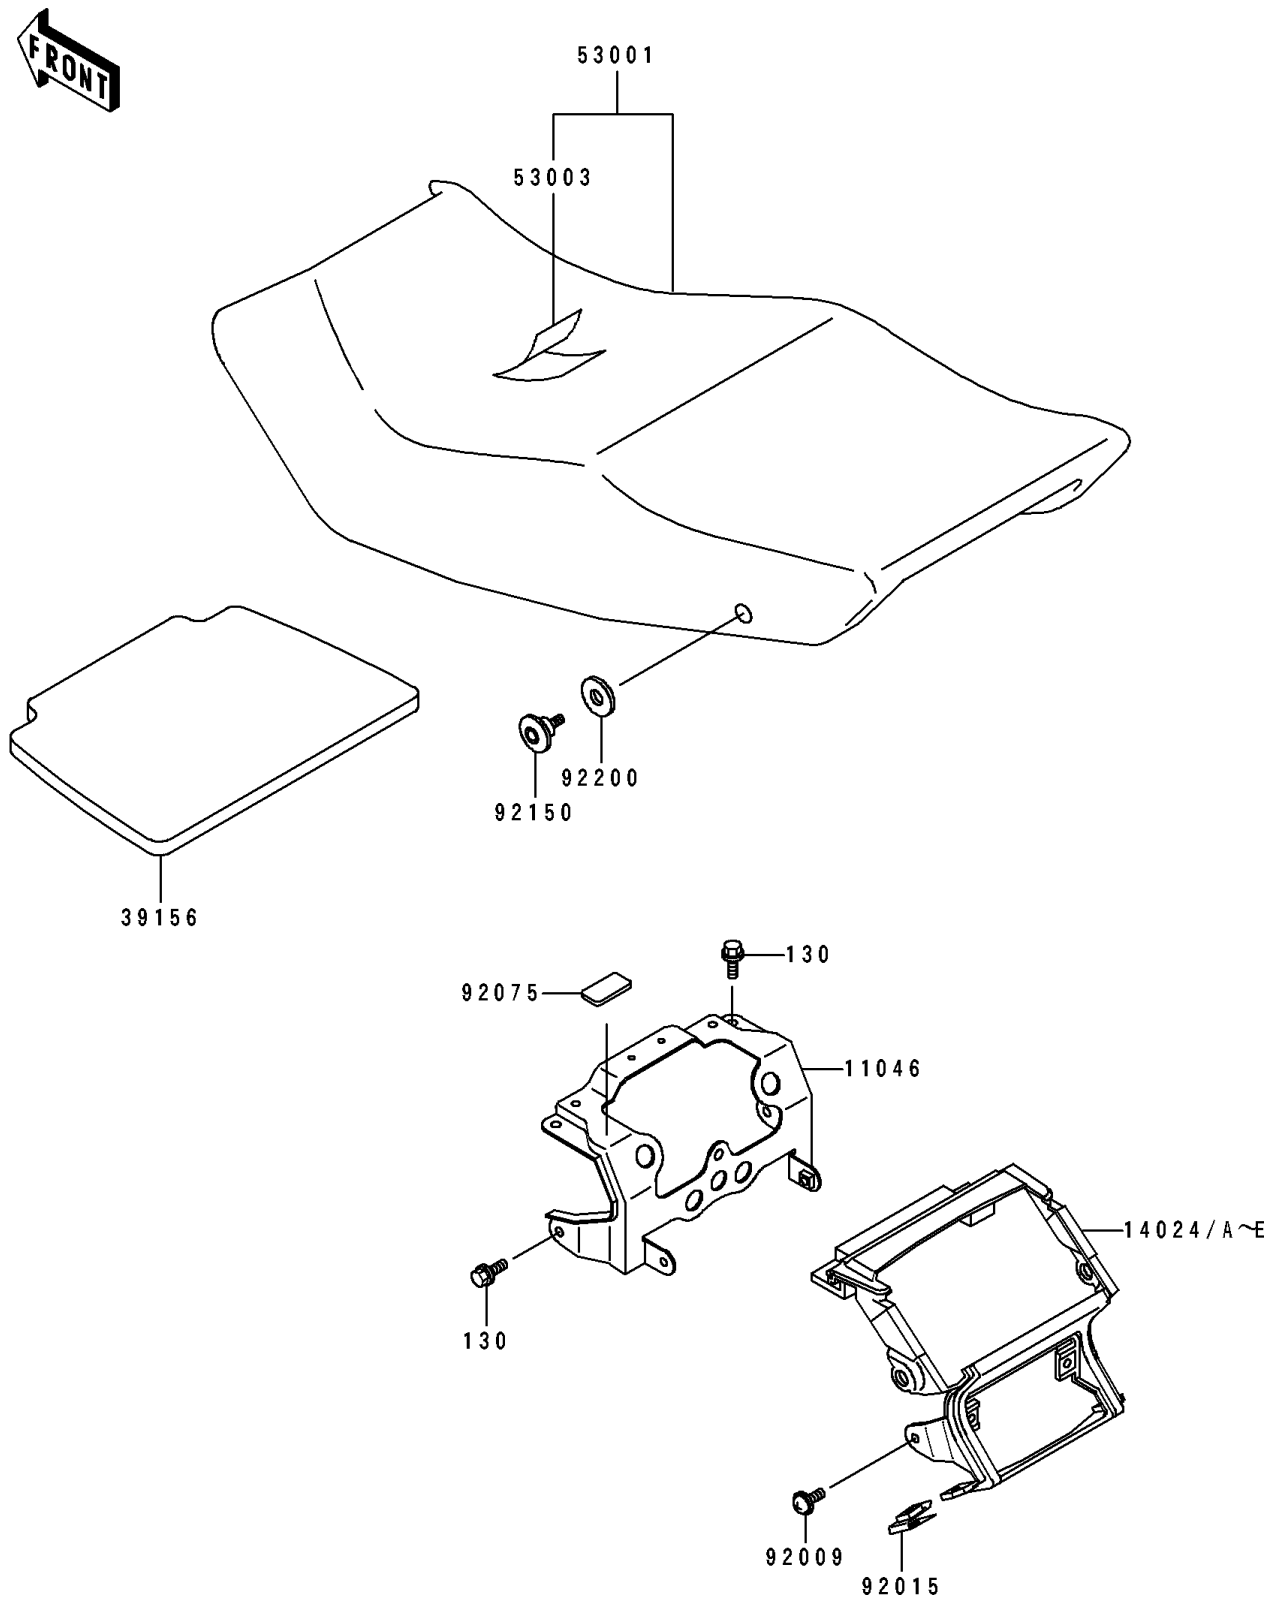

1991 NINJA® ZX™-6 PARTS DIAGRAM

Seat

F2510

1991 NINJA® ZX™-6 PARTS LIST

Seat

ITEM NAME	PART NUMBER	QUANTITY
BRACKET,TAIL (Ref # 11046)	11046-1950	1
COVER,TAIL,ROSE OPERA (Ref # 14024)	14024-1897-HC	1
COVER,TAIL,ROSE OPERA (Ref # 14024A)	14024-1897-HS	1
COVER,TAIL,P.C.GRAY (Ref # 14024B)	14024-1897-JR	1
COVER,TAIL,P.C.GRAY (Ref # 14024E)	14024-1897-T2	1
PAD,SEAT (Ref # 39156)	39156-1214	1
SEAT-ASSY,DUAL,BLACK (Ref # 53001)	53001-1601-MA	1
LEATHER,SEAT,BLACK (Ref # 53003)	53003-1237-MA	1
SCREW,6X14 (Ref # 92009)	92009-1288	1
NUT,5MM (Ref # 92015)	92015-1798	1
DAMPER (Ref # 92075)	92075-1883	1
BOLT,SOCKET,6MM (Ref # 92150)	92150-1154	1
WASHER (Ref # 92200)	92200-1013	1
BOLT-FLANGED (Ref # 130)	130J0612	1