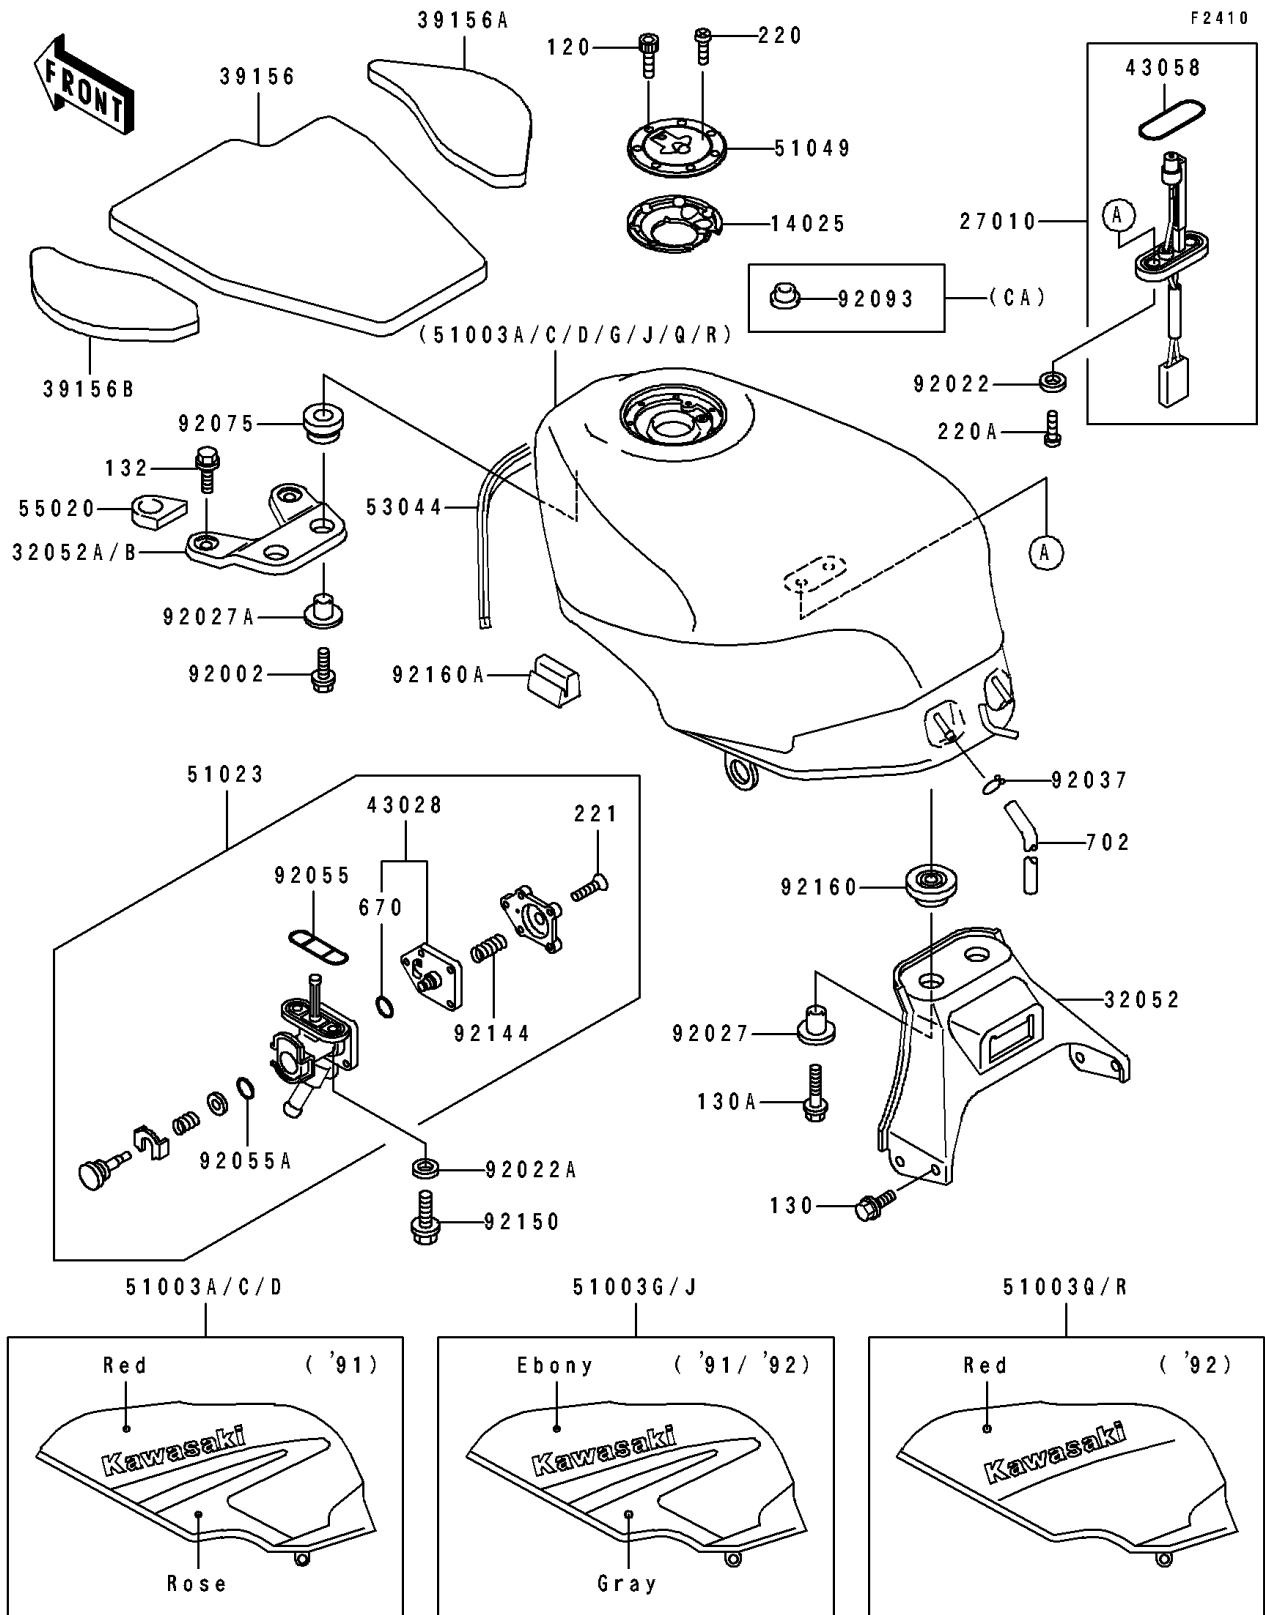

1991 NINJA® ZX™-6 PARTS DIAGRAM

Fuel Tank (ZX600-D2/D3)